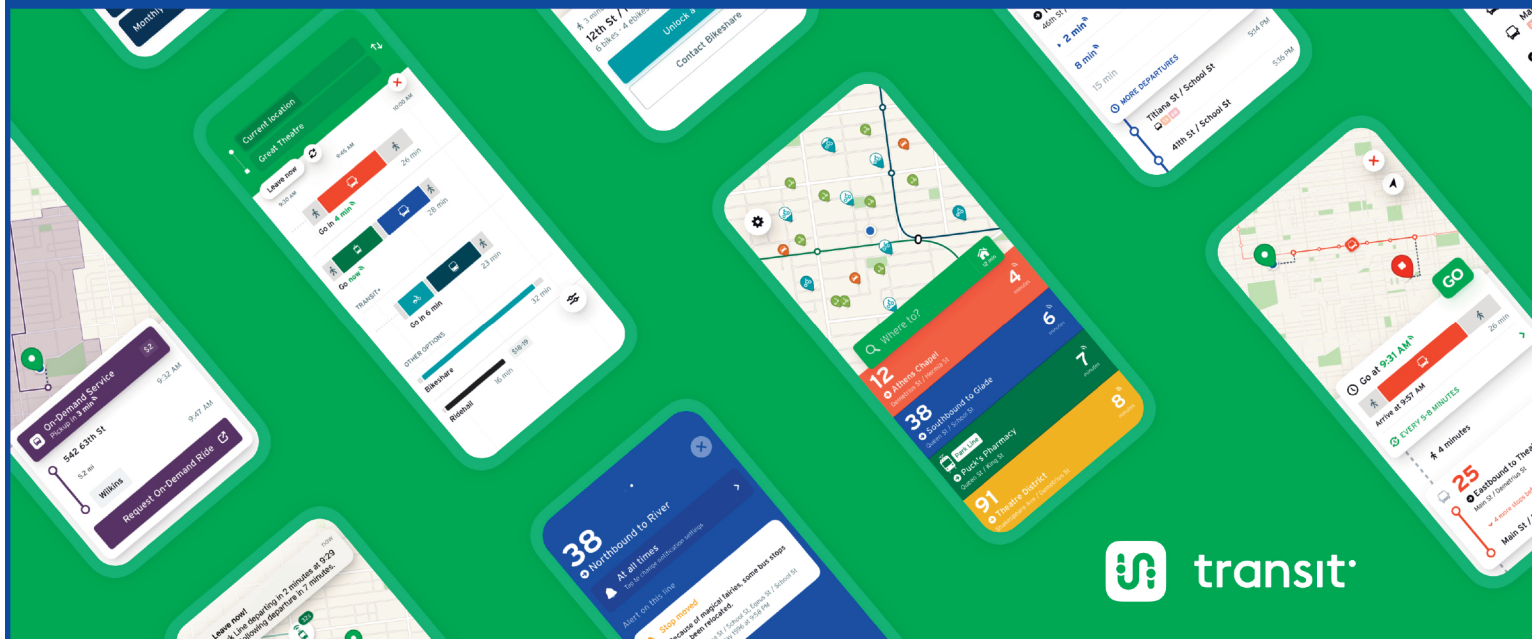

PRESENTING LRTA BUS TRACKER

A Great New Benefit for LRTA Riders!

EFFECTIVE MONDAY, JULY 15, 2024

2 Ways to Get Real-Time Bus Information

**VIEW INTERACTIVE
GPS BUS ROUTE MAPS
ON YOUR COMPUTER**

Visit LRTA.com and Click on the
LRTA Bus Tracker Link

Track Buses on All 20 LRTA Bus Routes
in Real-Time on Our Regional Map

Select a Bus Stop to Get
Live Departure Times

**GET REAL-TIME LRTA BUS STOP
ARRIVAL & DEPARTURE TIMES
ON YOUR SMART PHONE**

Download the Free Smart Phone App

Find Times by Your Location,
Address or LRTA Bus Route

**FOR MORE DETAILS ABOUT
LRTA BUS TRACKER VISIT
www.LRTA.com**