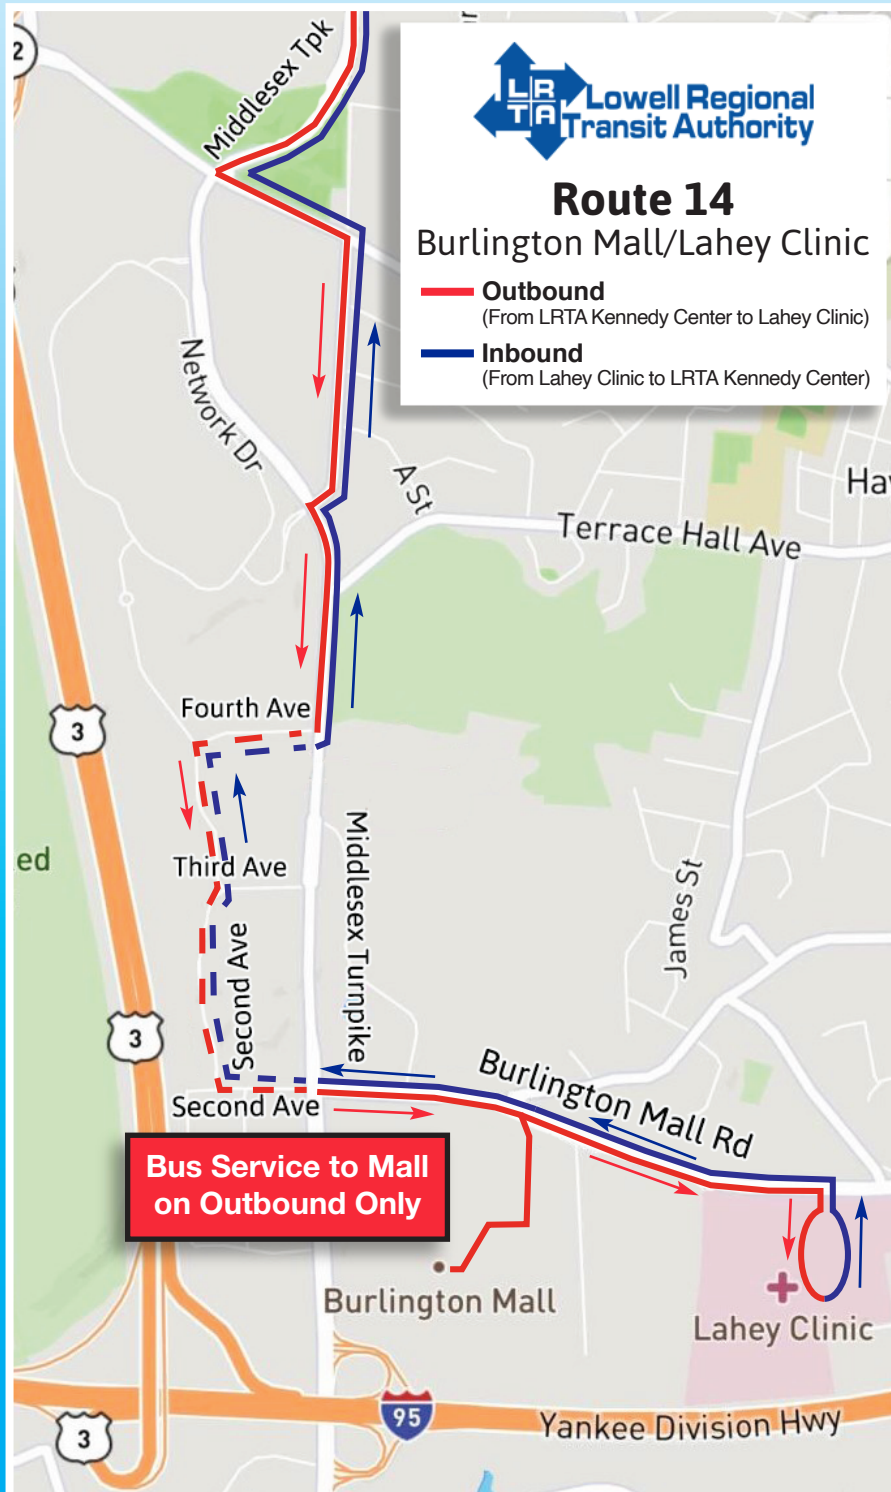

Effective Monday, August 15, 2022

Route 14 Burlington Mall/Lahey Clinic Will Now Service the Third Avenue Area in Burlington.

To improve on-time performance, Route 14 will no longer service Federal Street, Crosby Drive and Network Drive. These changes will improve service to a majority of our customers.

Monday to Saturday • Hourly Service

Visit LRTA.com or call 978-452-6161 ext. 0