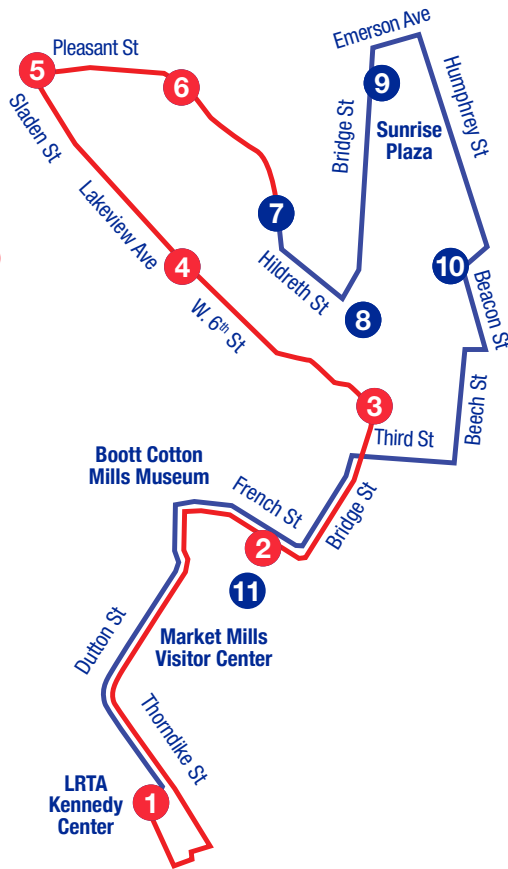

1 Starts at Andover St./Ends at River Rd.  
 2 Starts at High St./Ends at Wentworth Ave.  
 3 Starts at Stevens St./Ends at Technology Drive Lowell  
 4 Starts at Chelmsford St. & Westford St./Ends at Stevens St.  
 5 Starts at Woodward Ave./Ends at G Lowell Vokes  
 6 Starts at University Ave./Ends at McAvinue School  
 B Starts at Princeton Blvd. & Baldwin St.  
 C Starts/Terminates at the Radisson (Does Not Service Meadow Brook Center)  
 D Drop Students at Washington Savings Bank  
 E Starts/Terminates at Lowell Line  
 I Service on Innovation Academy School Days Only  
 P On School Days Leaves from Paige & Kirk  
 R No Service to Research Place  
 S Supplemental Service on School Days Only (Does Not Service Kennedy Center)  
 W Service Wednesday School Days Only  
 UM Service on UMass Lowell School Days Only

★ **ROUTES 1 & 8 COMBINED**  
**CHRISTIAN HILL & CENTRALVILLE**

**OUTBOUND**  
**DEPARTS FROM**  
**LRTA KENNEDY CENTER**

- 1 LRTA Kennedy Center
- 2 French & John Streets
- 3 Bridge & West 6<sup>th</sup> Streets
- 4 Lowell Provision (Aiken Ave)
- 5 Sladen & Pleasant Streets
- 6 Shop & Save

**INBOUND**  
**RETURNS TO**  
**LRTA KENNEDY CENTER**

- 7 Hildreth Street & Lily Ave
- 8 Hildreth & Bridge Streets
- 9 Sunrise Plaza
- 10 Beacon & Methuen Streets
- 11 Merrimack & John Streets

★★ **ROUTES 3 & 4 COMBINED**  
**SOUTH LOWELL & HIGHLANDS VIA STEVENS**

- 1 LRTA Kennedy Center
- 2 Towers Motor Parts Central Plaza
- 3 John & Merrimack Streets
- 4 Tsongas Arena
- 5 UMass Lowell Fox Hall
- 6 University Crossing Transit Hub
- 7 Mt. Vernon & Bowers Streets