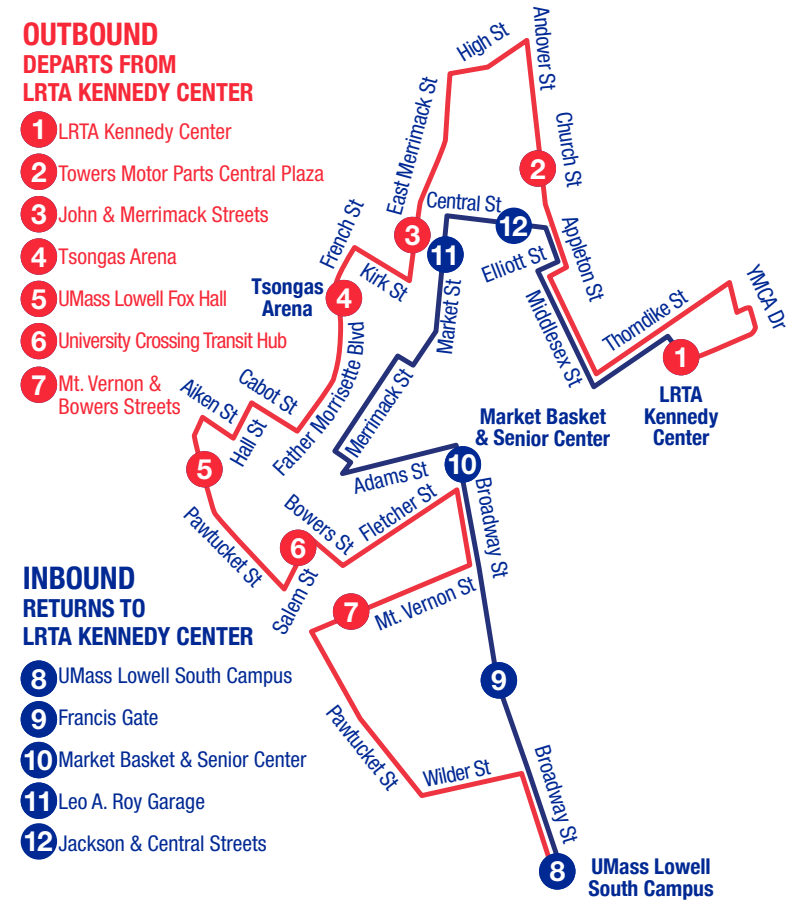

**INBOUND**  
**RETURNS TO**  
**LRTA KENNEDY CENTER**

- 7 Hildreth Street & Lily Ave
- 8 Hildreth & Bridge Streets
- 9 Sunrise Plaza
- 10 Beacon & Methuen Streets
- 11 Merrimack & John Streets

★★ **ROUTES 3 & 4 COMBINED**  
**SOUTH LOWELL & HIGHLANDS VIA STEVENS**

**OUTBOUND**  
**DEPARTS FROM**  
**LRTA KENNEDY CENTER**

- 1 LRTA Kennedy Center
- 2 Lowell Superior Court
- 3 Church & Lawrence Streets
- 4 Riverside School
- 5 Riverview Commerce Center
- 6 Billerica Business Center

**INBOUND**  
**RETURNS TO**  
**LRTA KENNEDY CENTER**

- 7 North Billerica Train Station
- 8 Cross Point
- 9 The Boy's Club

★★★ **ROUTES 6 & 9 COMBINED**  
**BROADWAY/UMASS SOUTH & LOWELL CIRCULATOR**

**OUTBOUND**  
**DEPARTS FROM**  
**LRTA KENNEDY CENTER**

- 1 LRTA Kennedy Center
- 2 Towers Motor Parts Central Plaza
- 3 John & Merrimack Streets
- 4 Tsongas Arena
- 5 UMass Lowell Fox Hall
- 6 University Crossing Transit Hub
- 7 Mt. Vernon & Bowers Streets