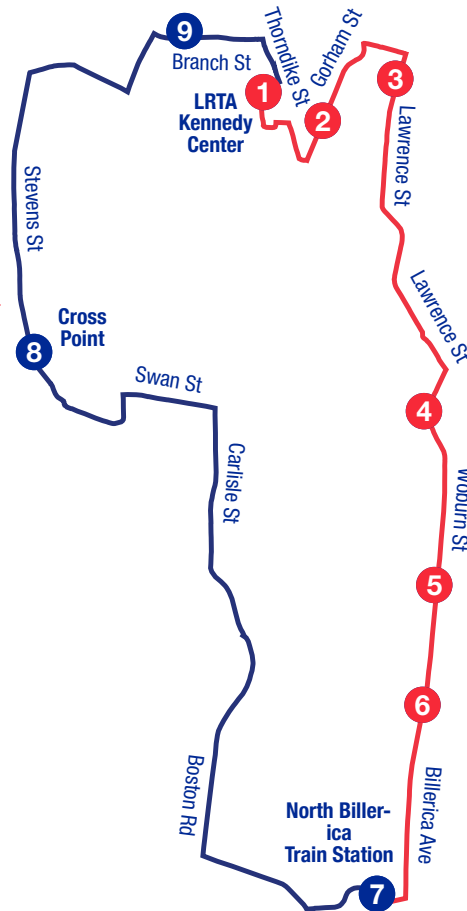

★ **ROUTES 1 & 8 COMBINED**  
**CHRISTIAN HILL & CENTRALVILLE**

**OUTBOUND**  
**DEPARTS FROM**  
**LRTA KENNEDY CENTER**

- 1 LRTA Kennedy Center
- 2 French & John Streets
- 3 Bridge & West 6<sup>th</sup> Streets
- 4 Lowell Provision (Aiken Ave)
- 5 Sladen & Pleasant Streets
- 6 Shop & Save

**INBOUND**  
**RETURNS TO**  
**LRTA KENNEDY CENTER**

- 7 Hildreth Street & Lily Ave
- 8 Hildreth & Bridge Streets
- 9 Sunrise Plaza
- 10 Beacon & Methuen Streets
- 11 Merrimack & John Streets

★★ **ROUTES 3 & 4 COMBINED**  
**SOUTH LOWELL & HIGHLANDS VIA STEVENS**

**OUTBOUND**  
**DEPARTS FROM**  
**LRTA KENNEDY CENTER**

- 1 LRTA Kennedy Center
- 2 Lowell Superior Court
- 3 Church & Lawrence Streets
- 4 Riverside School
- 5 Riverview Commerce Center
- 6 Billerica Business Center

- 1 LRTA Kennedy Center
- 2 Towers Motor Parts Central Plaza
- 3 John & Merrimack Streets
- 4 Tsongas Arena
- 5 UMass Lowell Fox Hall
- 6 University Crossing Transit Hub
- 7 Mt. Vernon & Bowers Streets