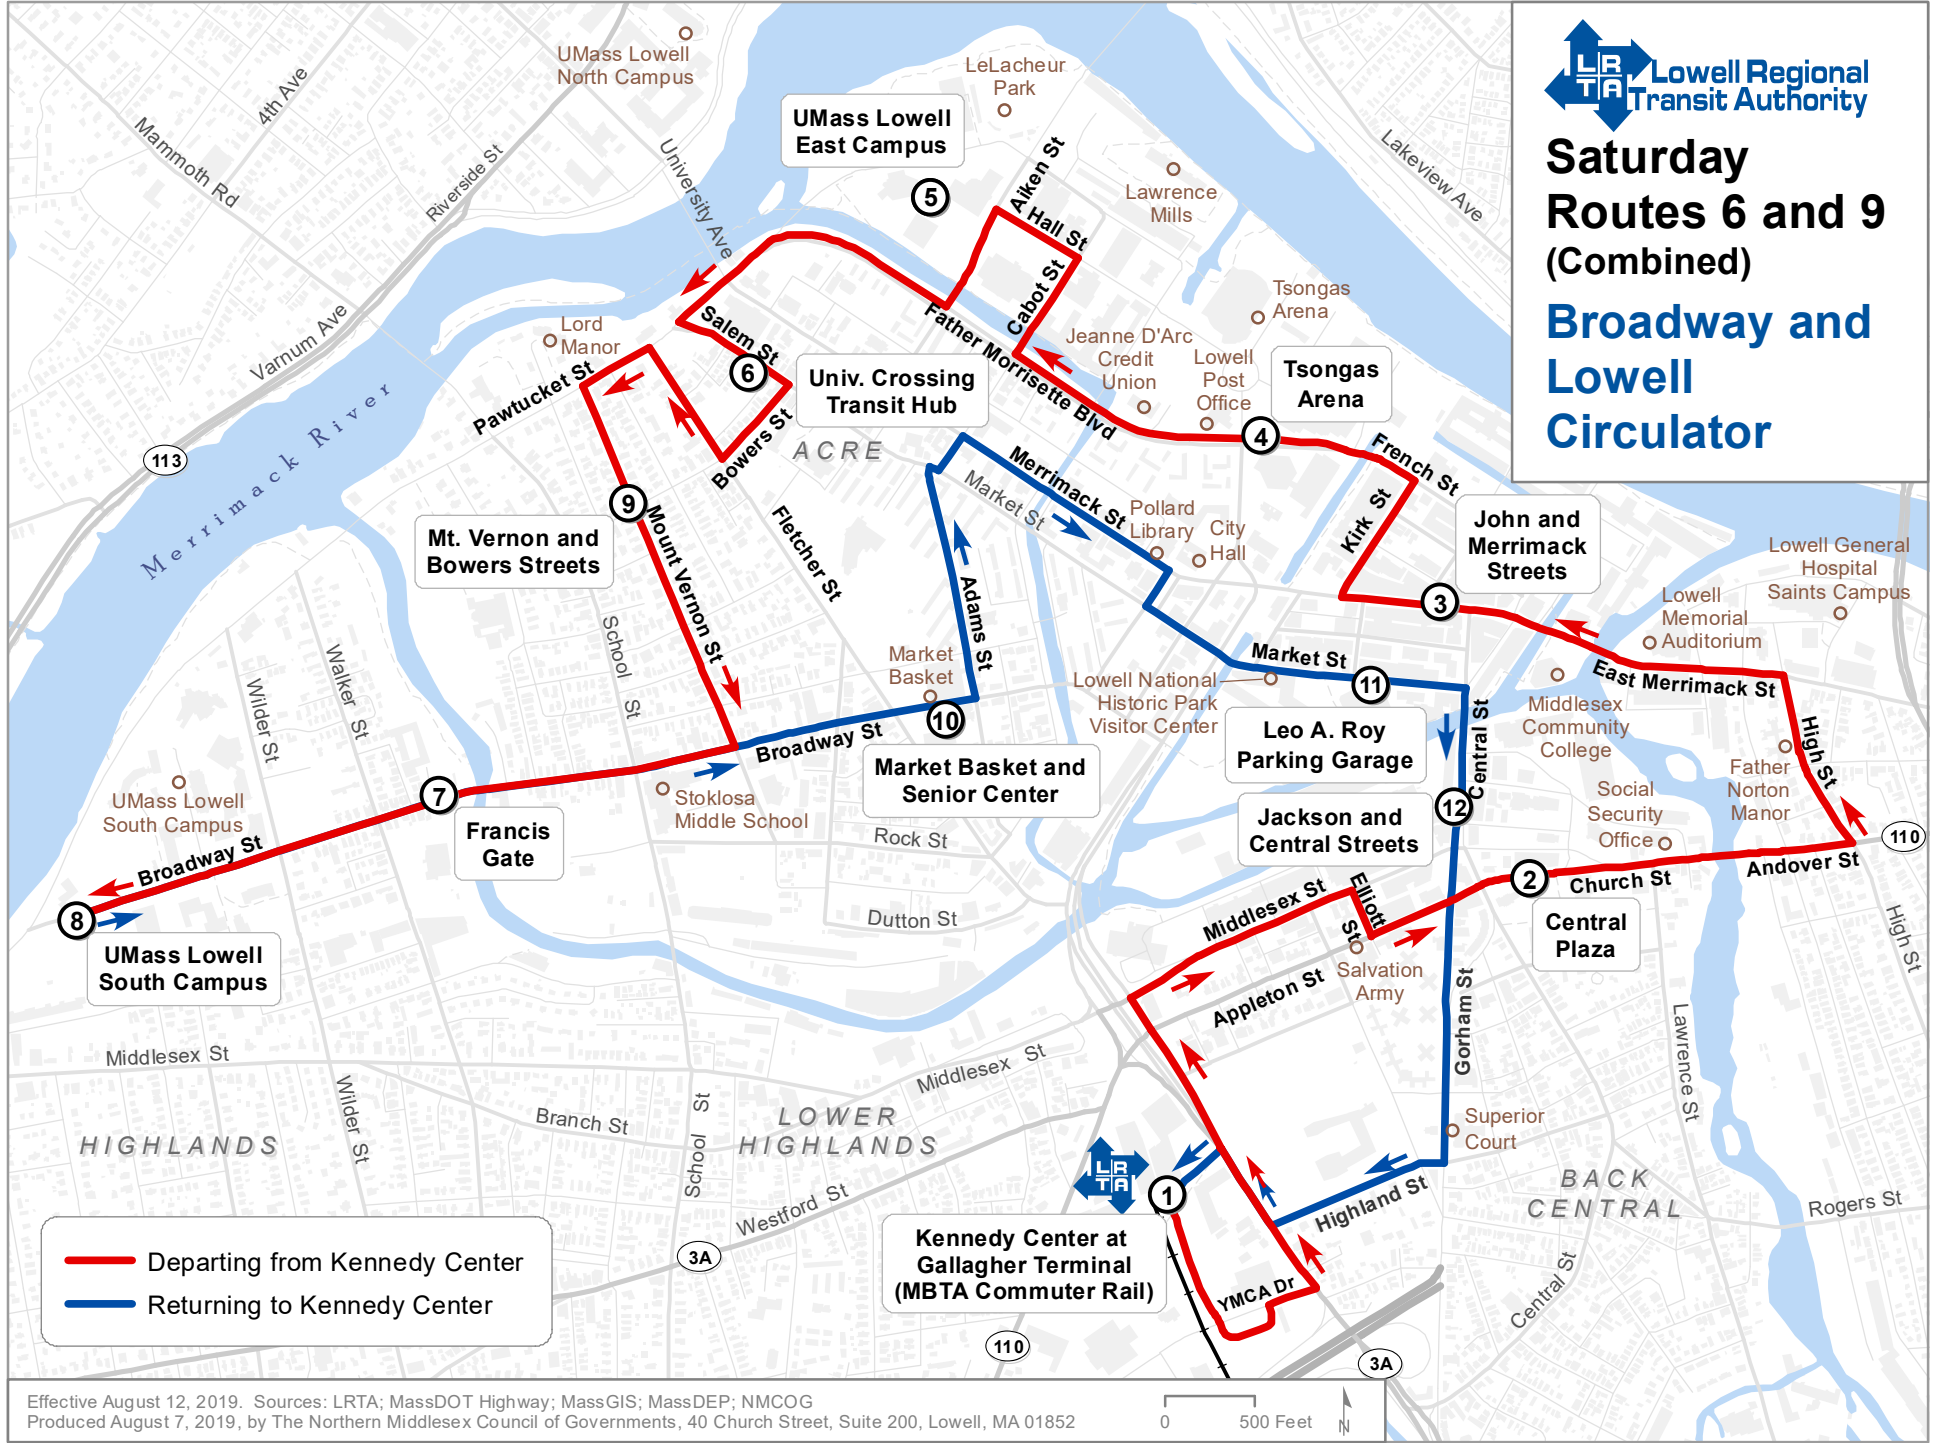

Saturday Routes 6 and 9 (Combined) Broadway and Lowell Circulator

Effective August 12, 2019. Sources: LRTA; MassDOT Highway; MassGIS; MassDEP; NMCOG
Produced August 7, 2019, by The Northern Middlesex Council of Governments, 40 Church Street, Suite 200, Lowell, MA 01852