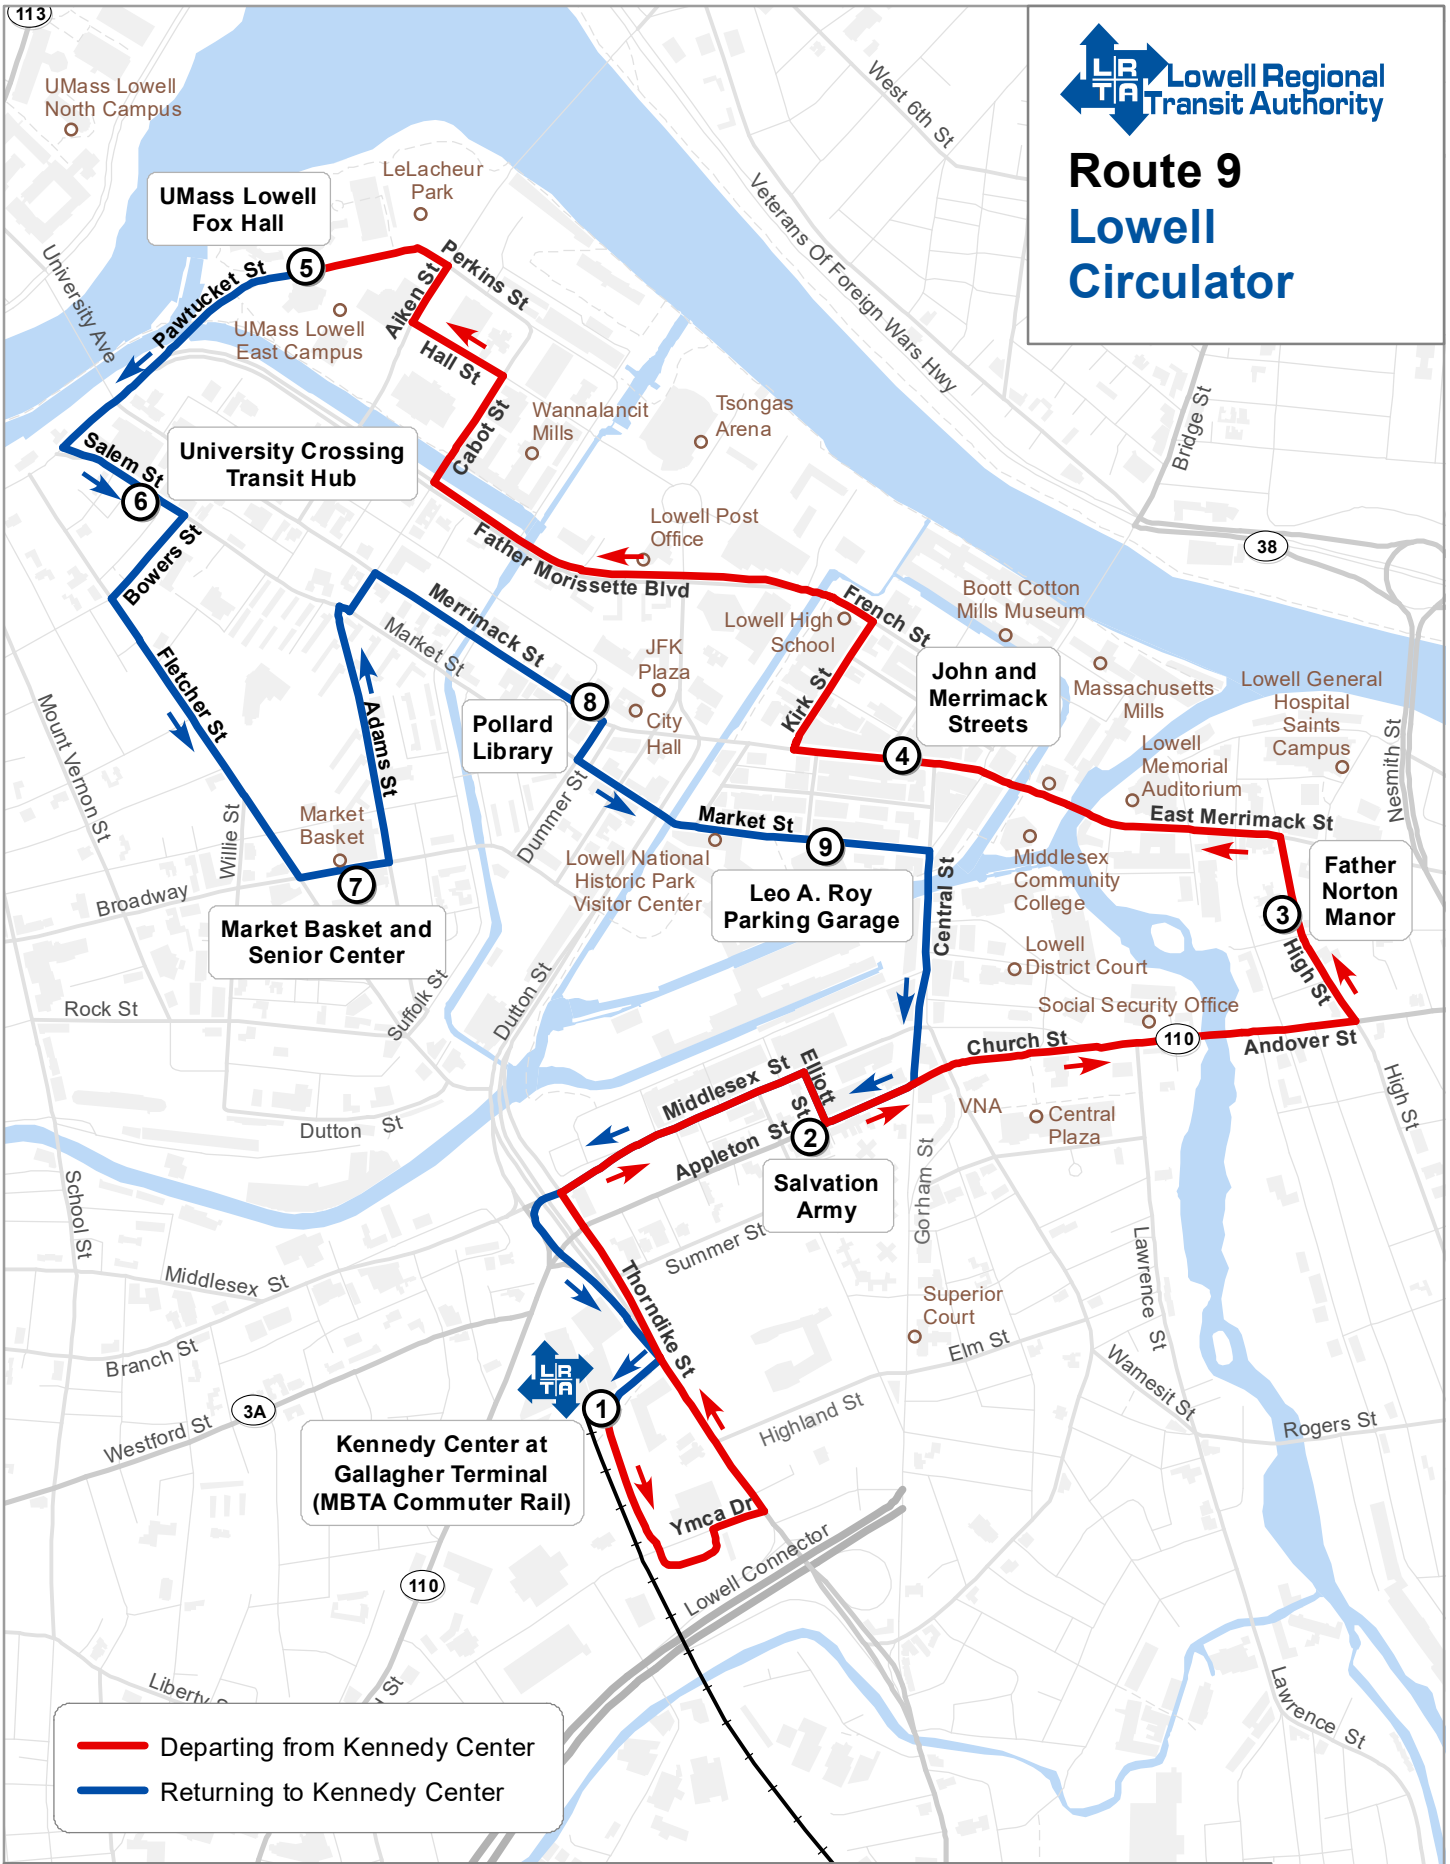

Route 9 Lowell Circulator

— Departing from Kennedy Center
— Returning to Kennedy Center