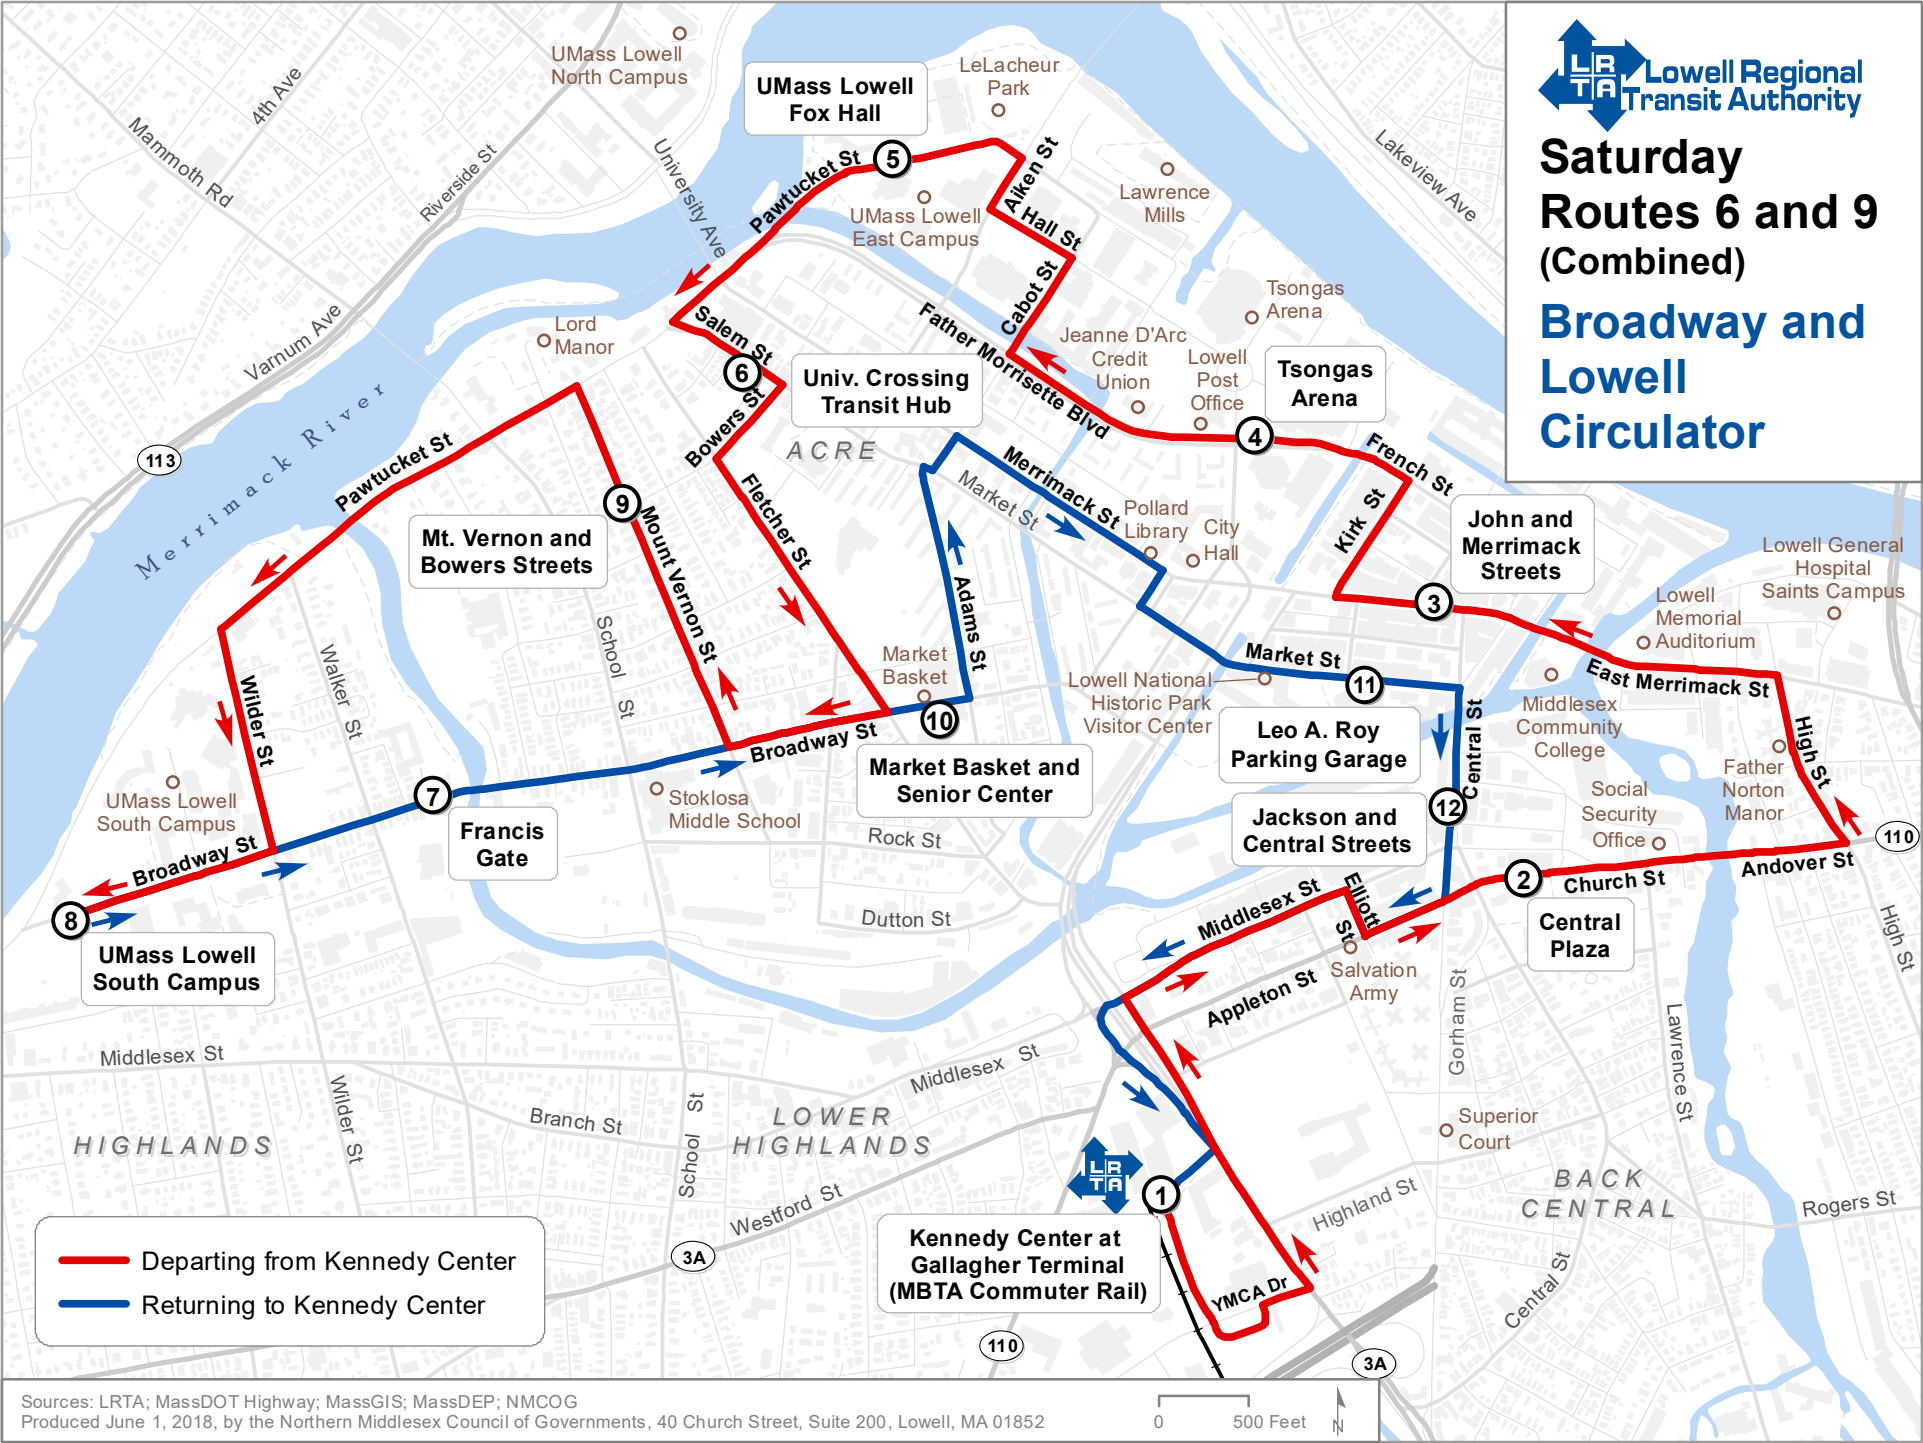

Saturday Routes 6 and 9 (Combined) Broadway and Lowell Circulator

Sources: LRTA; MassDOT Highway; MassGIS; MassDEP; NMCOG
Produced June 1, 2018, by the Northern Middlesex Council of Governments, 40 Church Street, Suite 200, Lowell, MA 01852