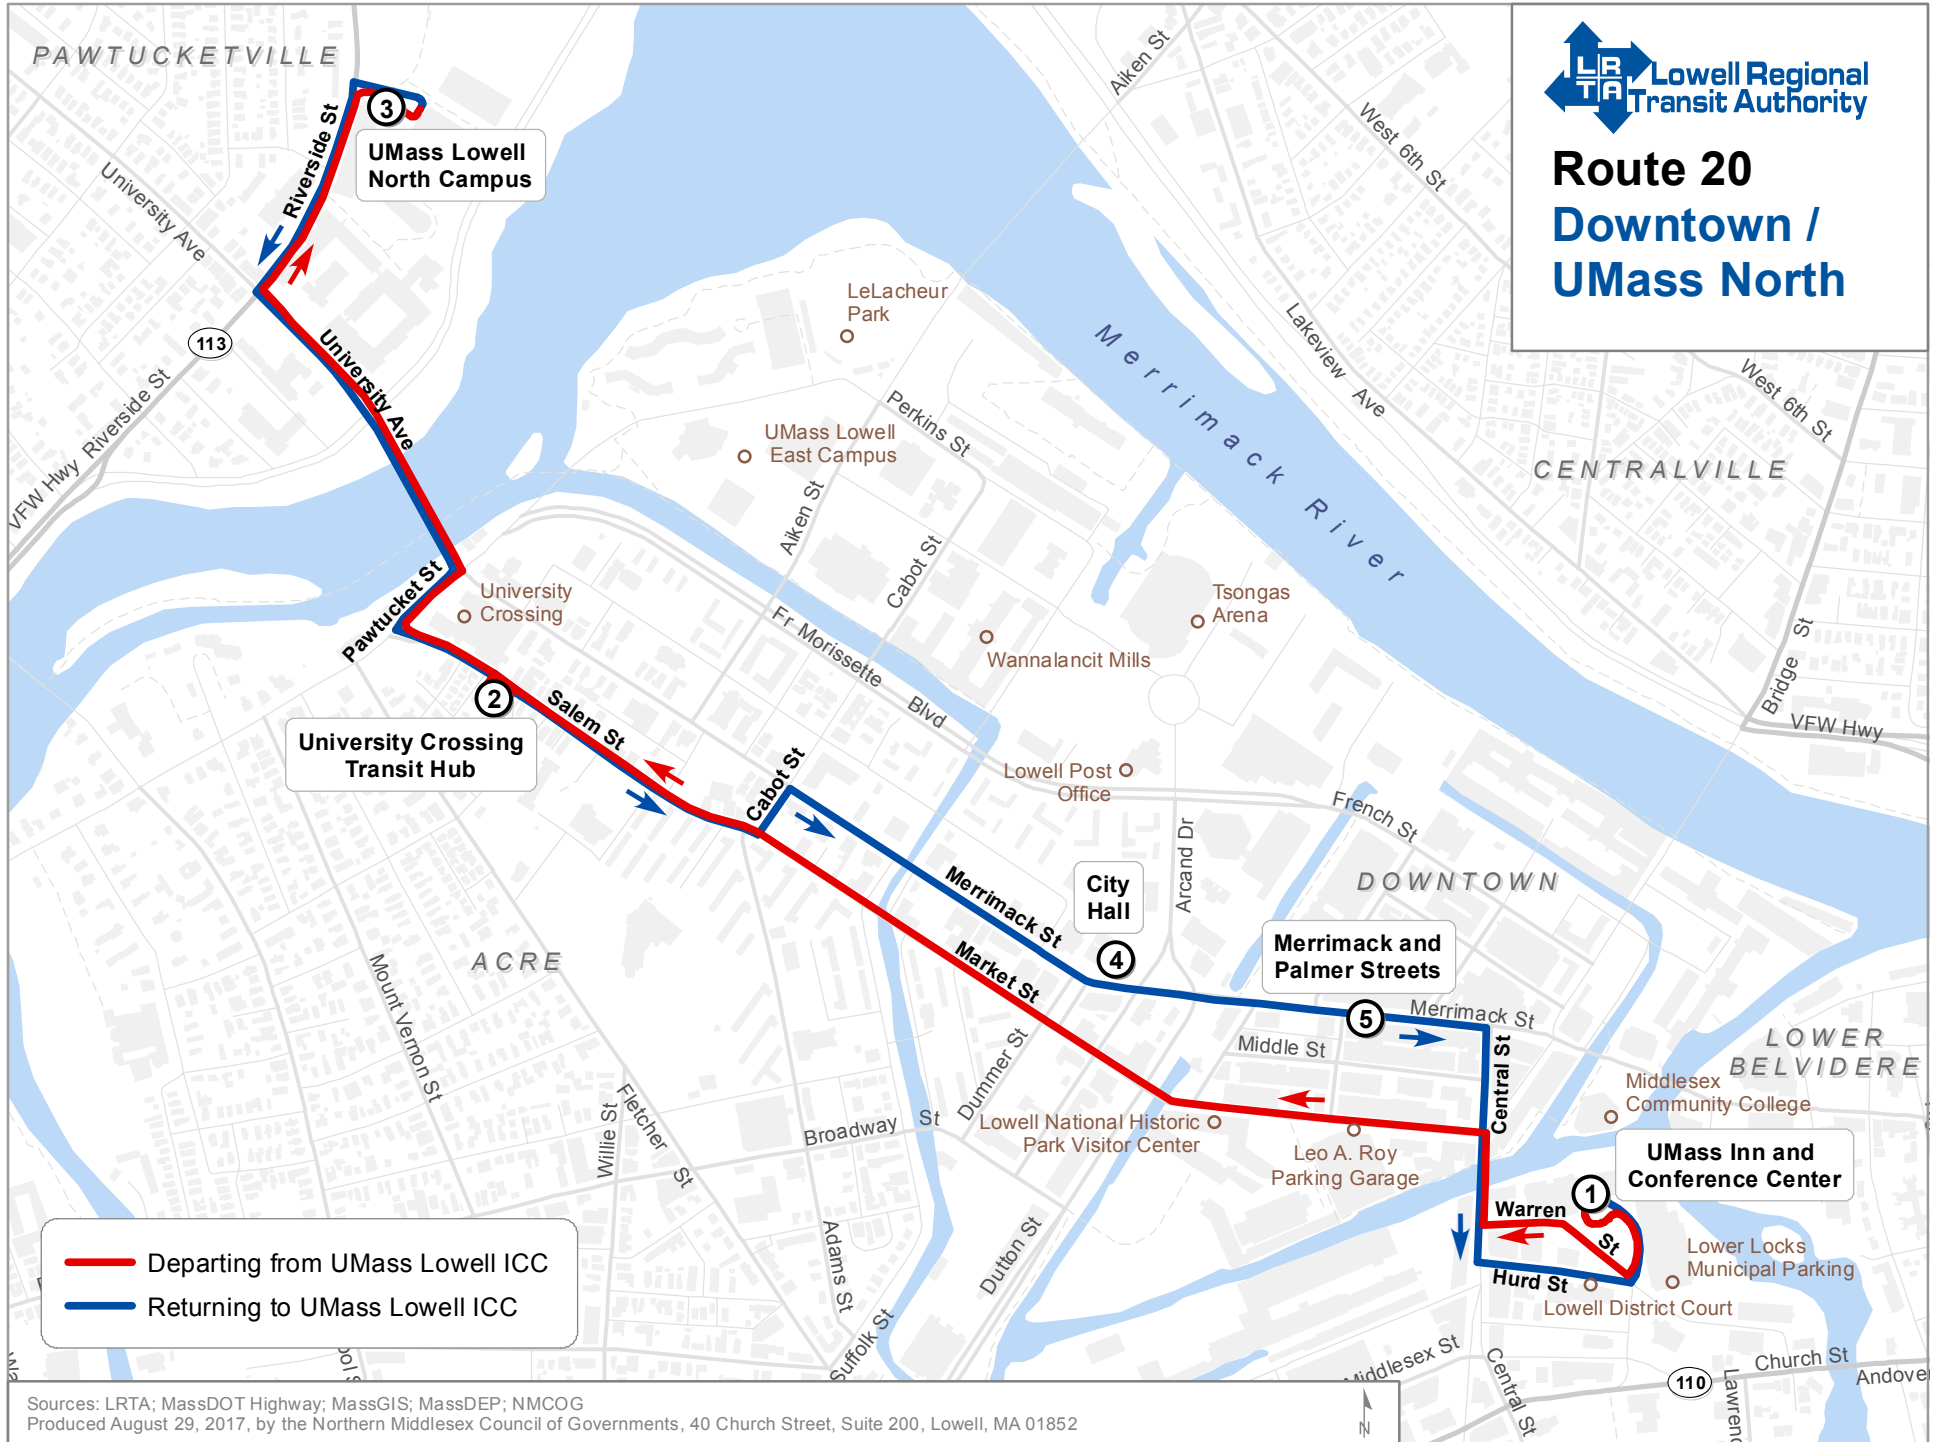

Route 20 Downtown / UMass North

Sources: LRTA; MassDOT Highway; MassGIS; MassDEP; NMCOG
Produced August 29, 2017, by the Northern Middlesex Council of Governments, 40 Church Street, Suite 200, Lowell, MA 01852