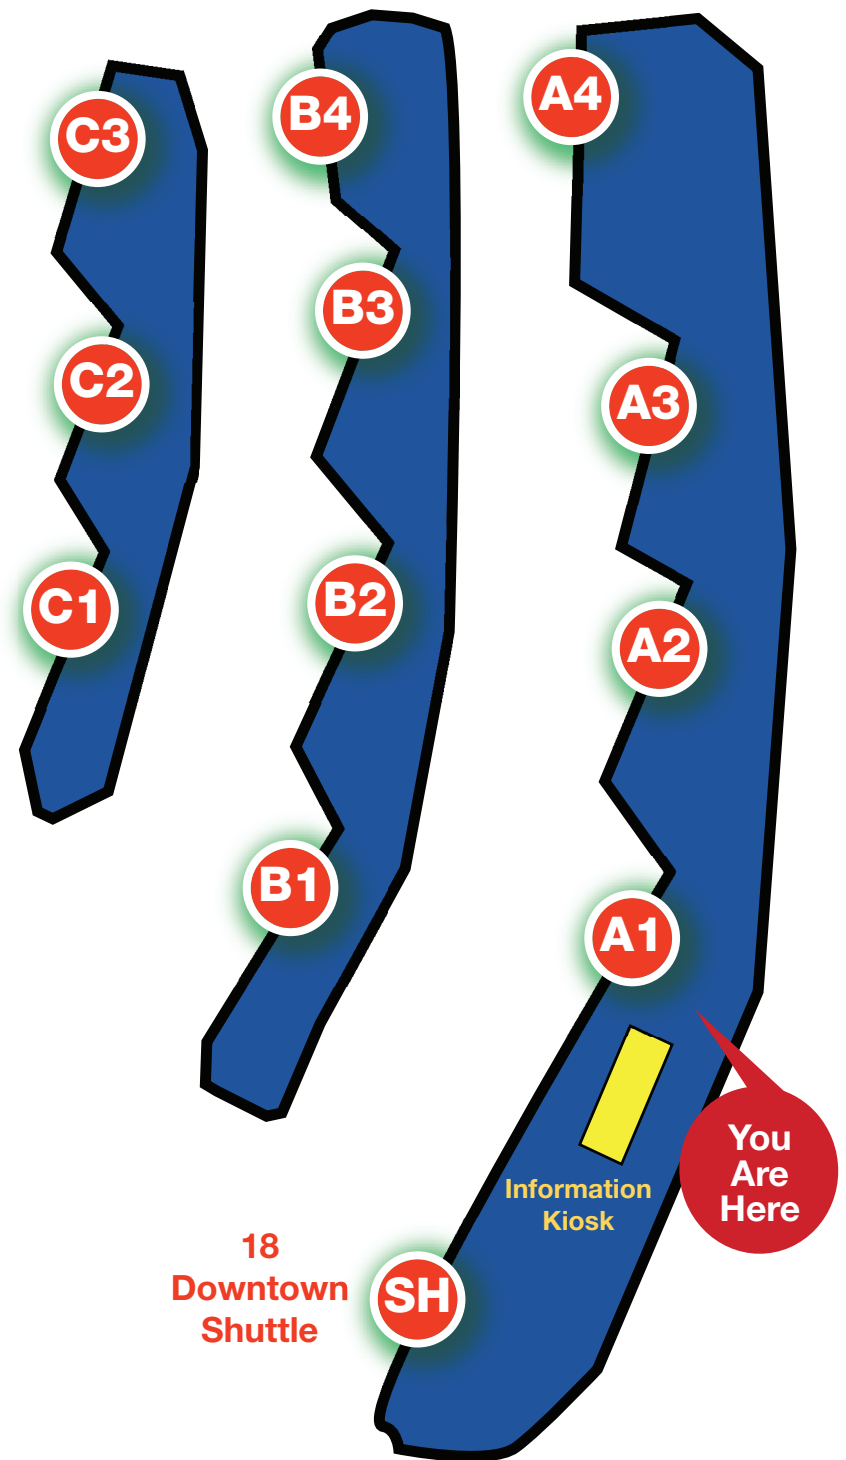

PASSENGER BOARDING LOCATIONS

Rte	Name	Mon - Fri	Saturday
01	Christian Hill	B2	A1 (1&8)*
02	Belvidere	A1	A1
03	South Lowell	B2	A2 (3&4)*
04	Highlands via Stevens	A2	A2 (3&4)*
05	Westford Street/ Drum Hill	C2	C2
06	Broadway/UMass	C1	B1 (6&9)*
07	Pawtucketville/ UMass Lowell North	A2	A2
08	Centralville	A3	A1 (1&8)*
09	Lowell Circulator	B1	B1 (6&9)*
10	Dracut/Tyngsboro	B3	B3
11	IRS/Raytheon via Rte. 133	B1	NS**
12	Tewksbury via Rte. 38	B3	B3
13	Billerica via Edson	B4	B4
14	Burlington Mall/ Lahey Clinic	B4	B4
15	Chelmsford/Westford via Rtes.129/110	A4	C2
16	Chelmsford Center via Chelmsford Street	A4	A4
17	North Chelmsford via Middlesex Street	A1	B2
18	Downtown Shuttle	SH	SH
MV	MVRTA to Lawrence	C3	C3

* These routes are combined into one route on Saturday
 ** NS: No Saturday Service

FOR MORE INFO VISIT:
WWW.LRTA.COM