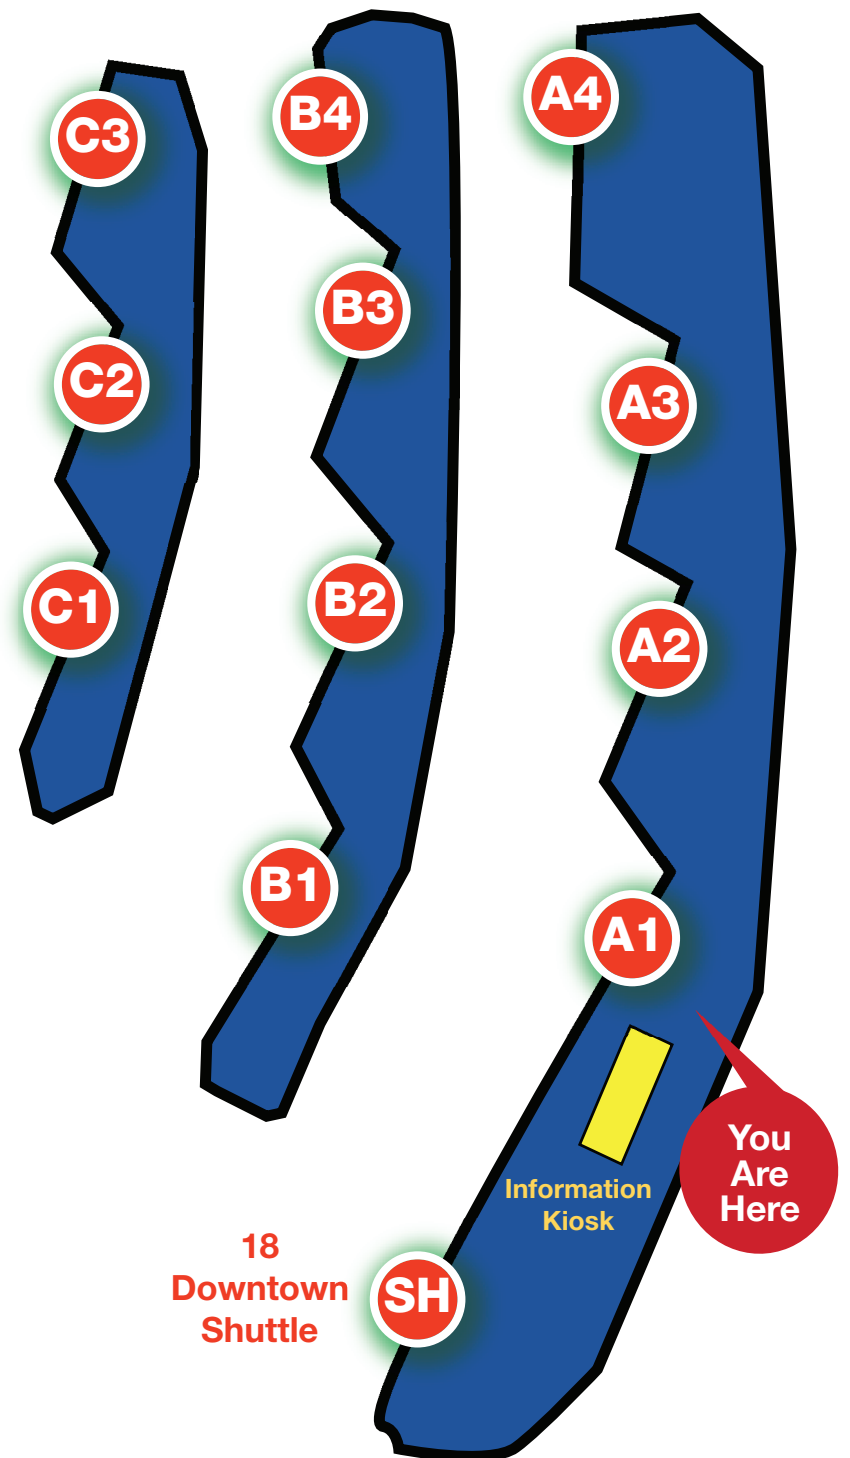

# PASSENGER BOARDING LOCATIONS

Rte	Name	Mon - Fri	Saturday
01	Christian Hill	B2	A1 (1&8)*
02	Belvidere	A1	A1
03	South Lowell	B2	A2 (3&4)*
04	Highlands via Stevens	A2	A2 (3&4)*
05	Westford Street/ Drum Hill	C2	C2
06	Broadway/UMass	C1	B1 (6&9)*
07	Pawtucketville/ UMass Lowell North	A2	A2
08	Centralville	A3	A1 (1&8)*
09	Lowell Circulator	B1	B1 (6&9)*
10	Dracut/Tyngsboro	B3	B3
11	IRS/Raytheon via Rte. 133	B1	NS**
12	Tewksbury via Rte. 38	B3	B3
13	Billerica via Edson	B4	B4
14	Burlington Mall/ Lahey Clinic	B4	B4
15	Chelmsford/Westford via Rtes.129/110	A4	C2
16	Chelmsford Center via Chelmsford Street	A4	A4
17	North Chelmsford via Middlesex Street	A1	B2
18	Downtown Shuttle	SH	SH
MV	MVRTA to Lawrence	C3	C3

\* These routes are combined into one route on Saturday  
 \*\* NS: No Saturday Service

FOR MORE INFO VISIT:  
[WWW.LRTA.COM](http://WWW.LRTA.COM)