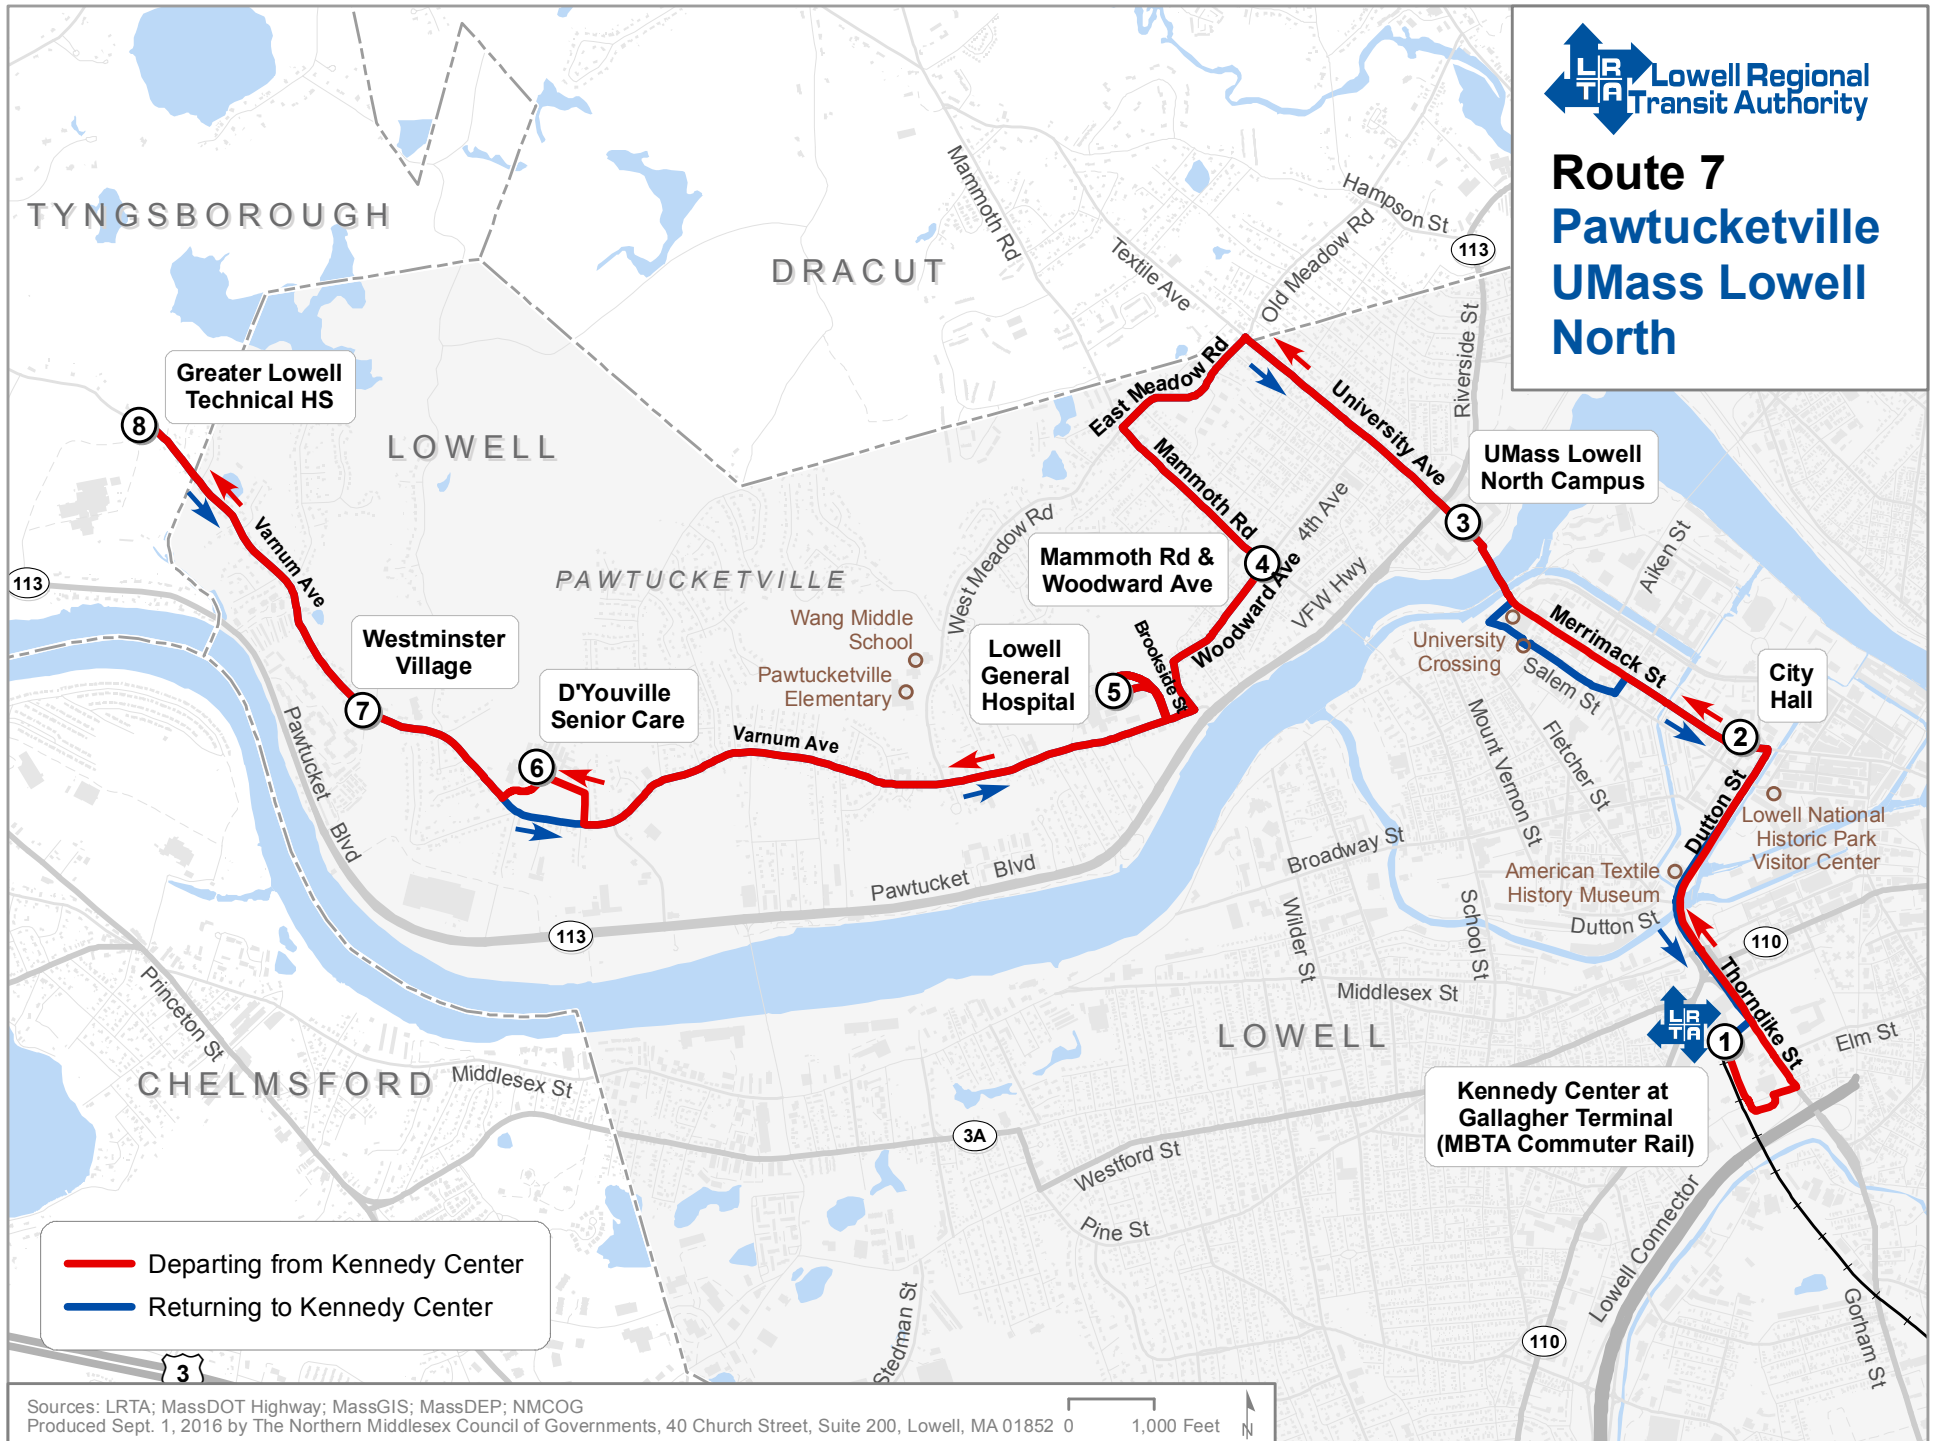

Route 7 Pawtucketville UMass Lowell North

— Departing from Kennedy Center
— Returning to Kennedy Center