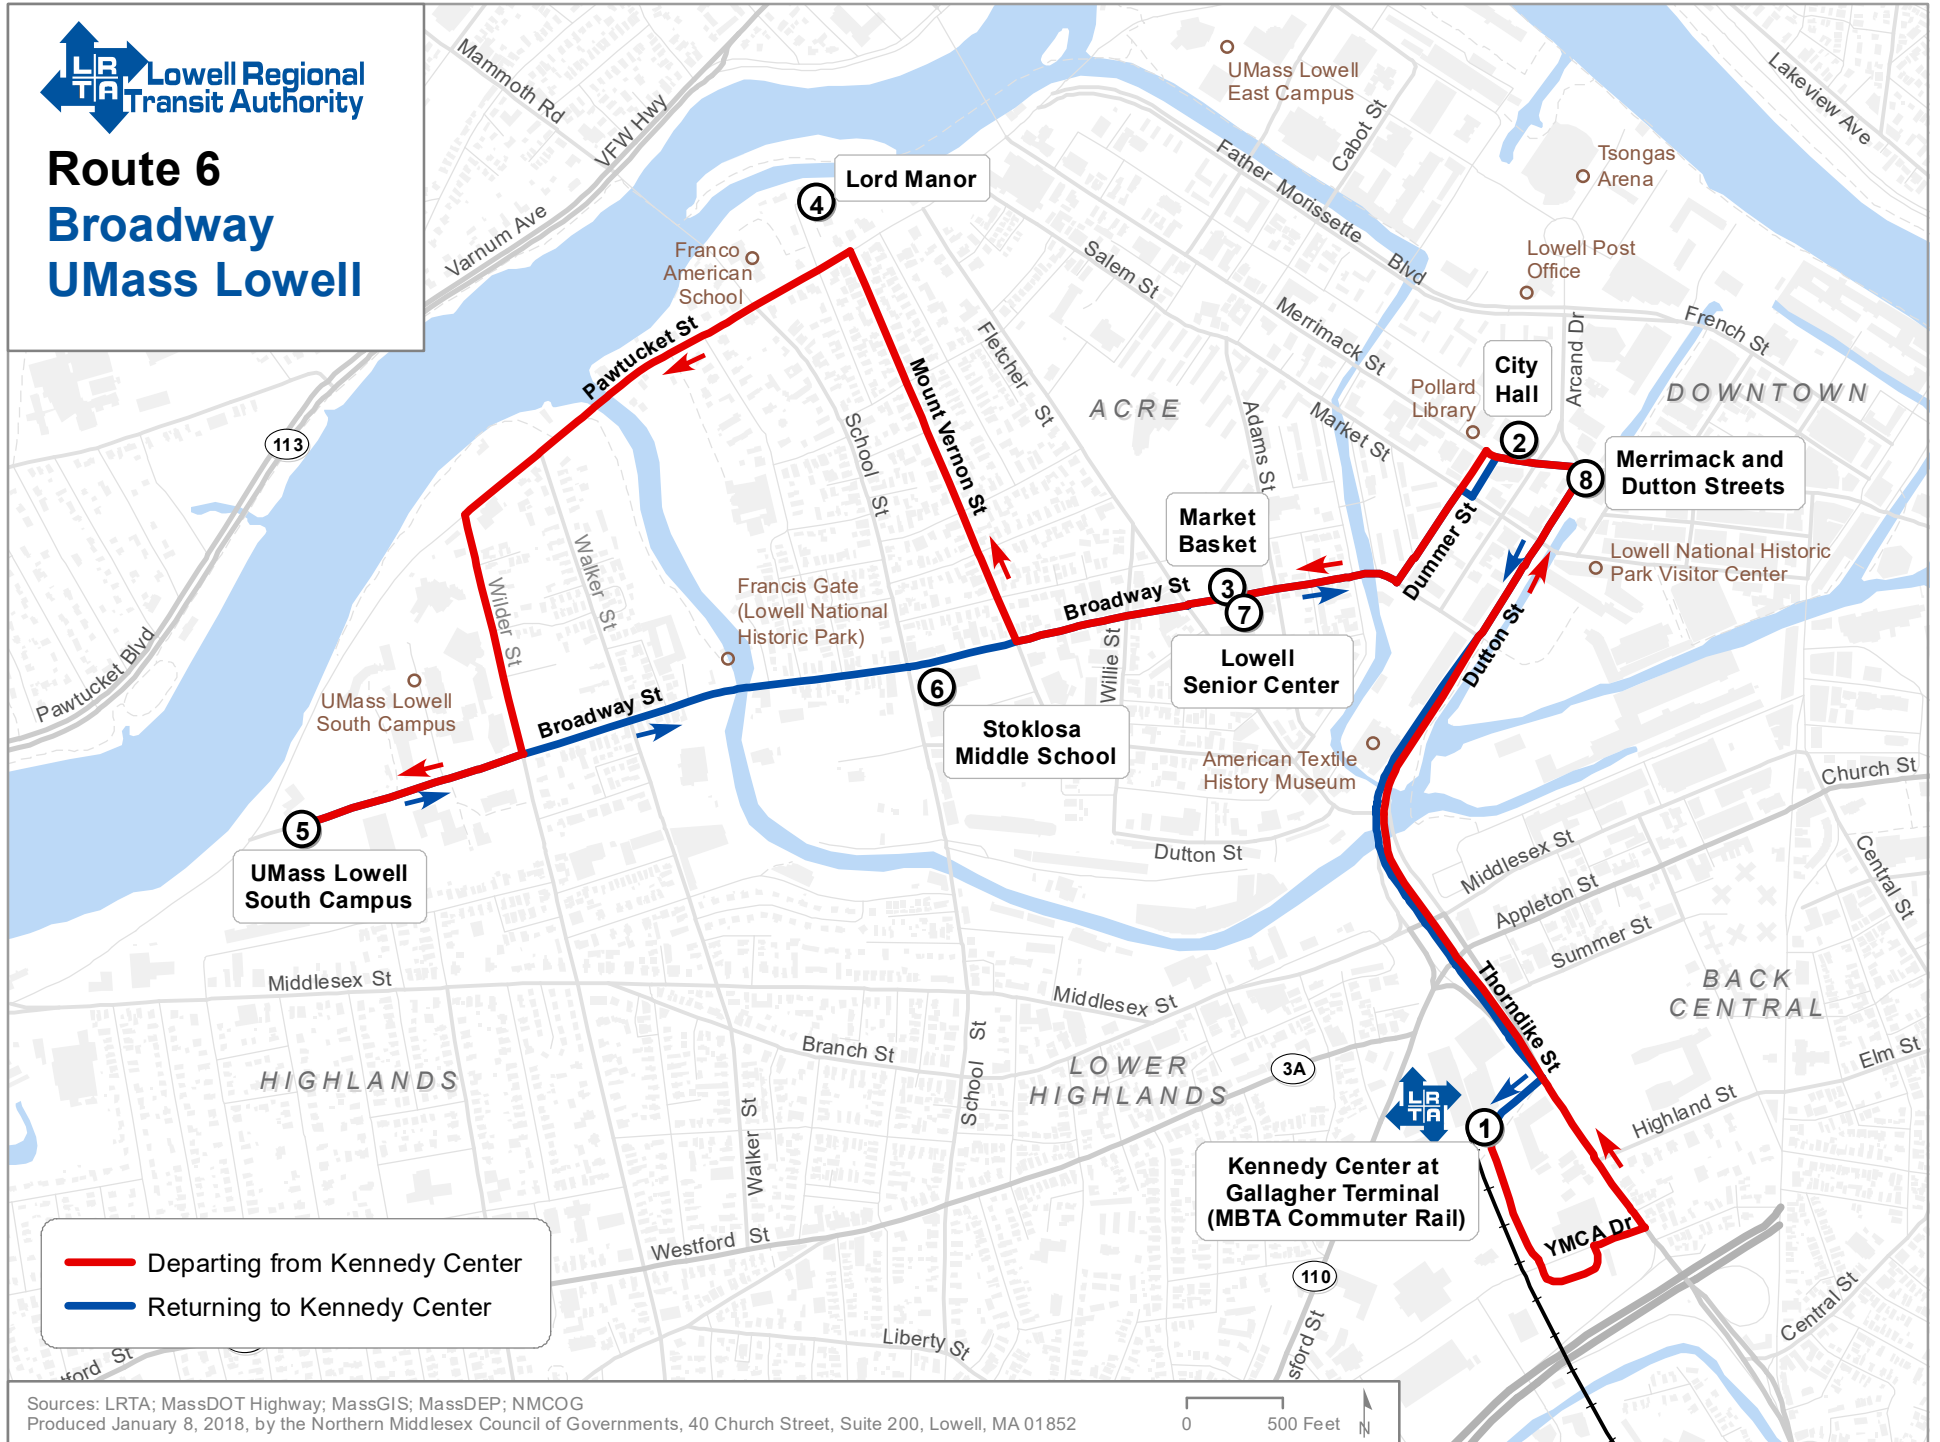

Route 6 Broadway UMass Lowell

Sources: LRTA; MassDOT Highway; MassGIS; MassDEP; NMCOG
Produced January 8, 2018, by the Northern Middlesex Council of Governments, 40 Church Street, Suite 200, Lowell, MA 01852

0 500 Feet