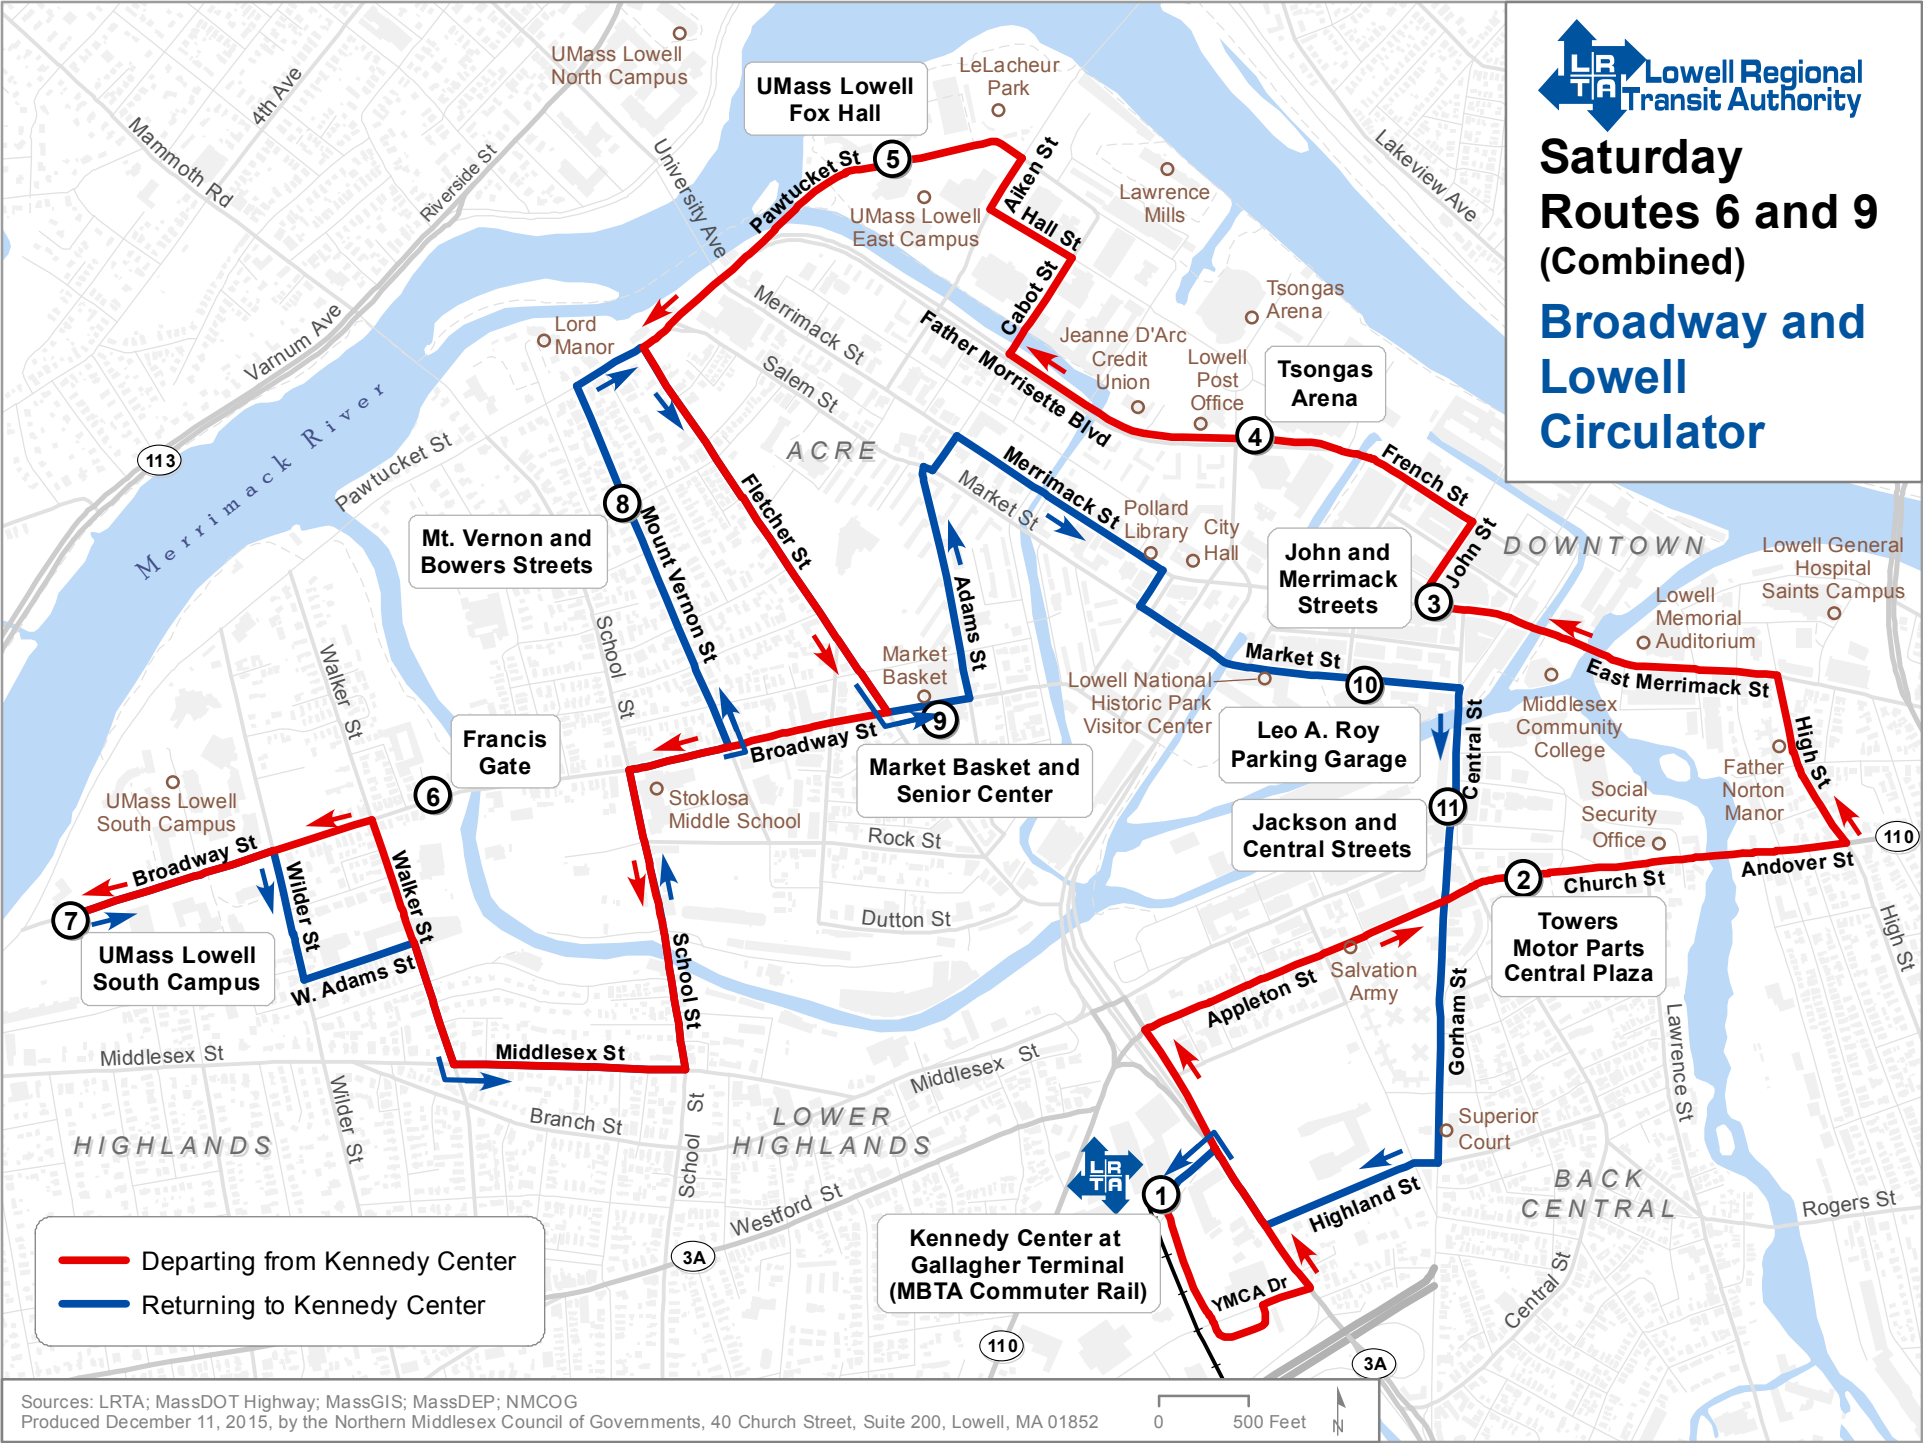

Saturday Routes 6 and 9 (Combined) Broadway and Lowell Circulator

— Departing from Kennedy Center
— Returning to Kennedy Center

Sources: LRTA; MassDOT Highway; MassGIS; MassDEP; NMCOG
Produced December 11, 2015, by the Northern Middlesex Council of Governments, 40 Church Street, Suite 200, Lowell, MA 01852