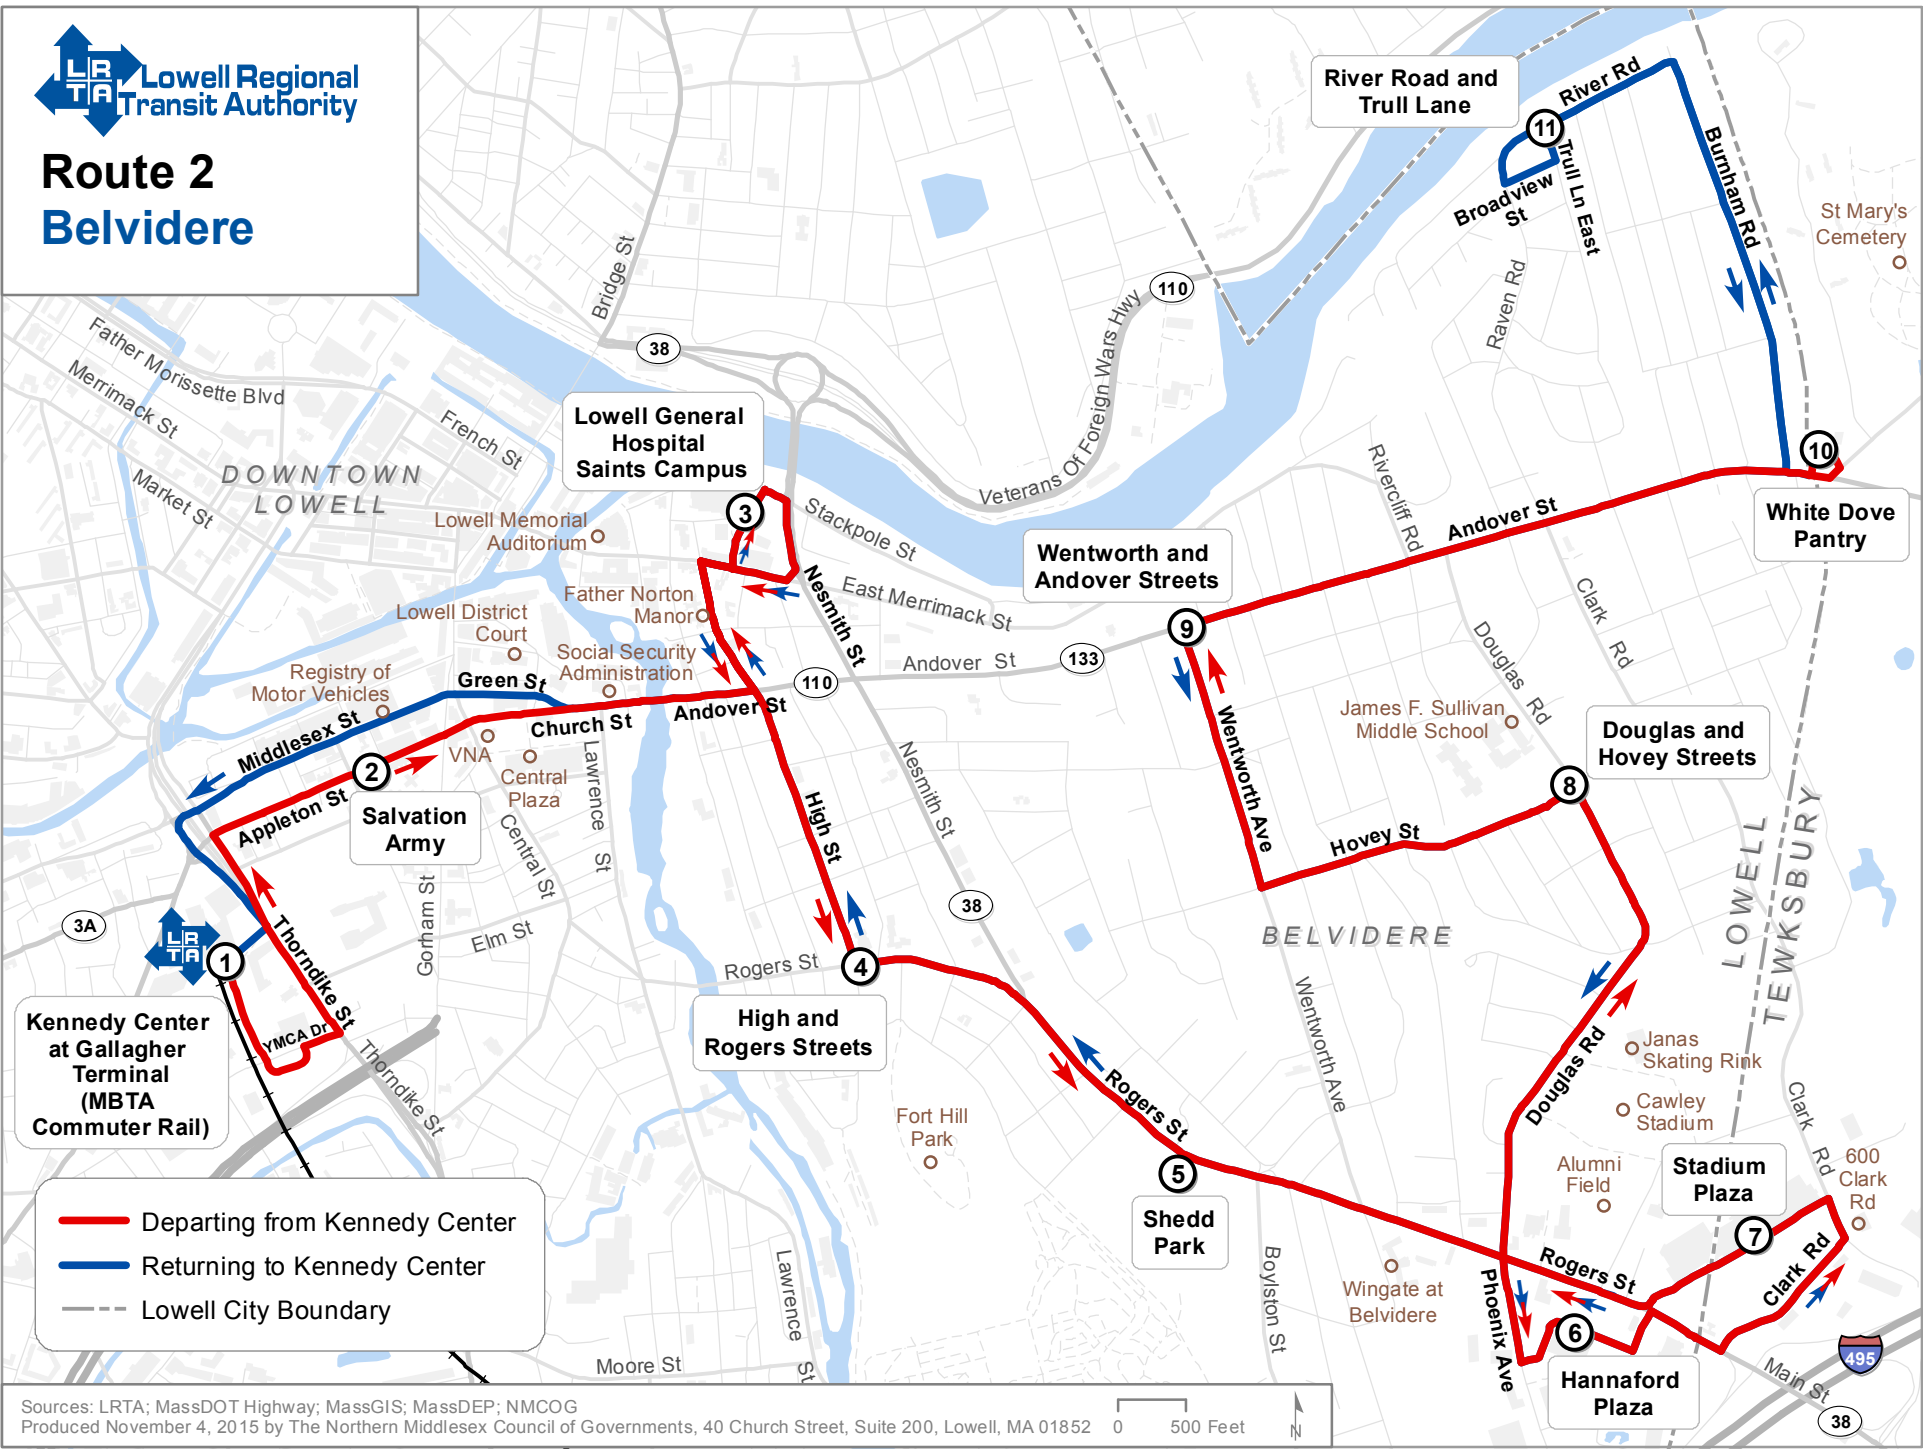

# Route 2 Belvidere

**Kennedy Center at Gallagher Terminal (MBTA Commuter Rail)**

- Departing from Kennedy Center
- Returning to Kennedy Center
- - - Lowell City Boundary