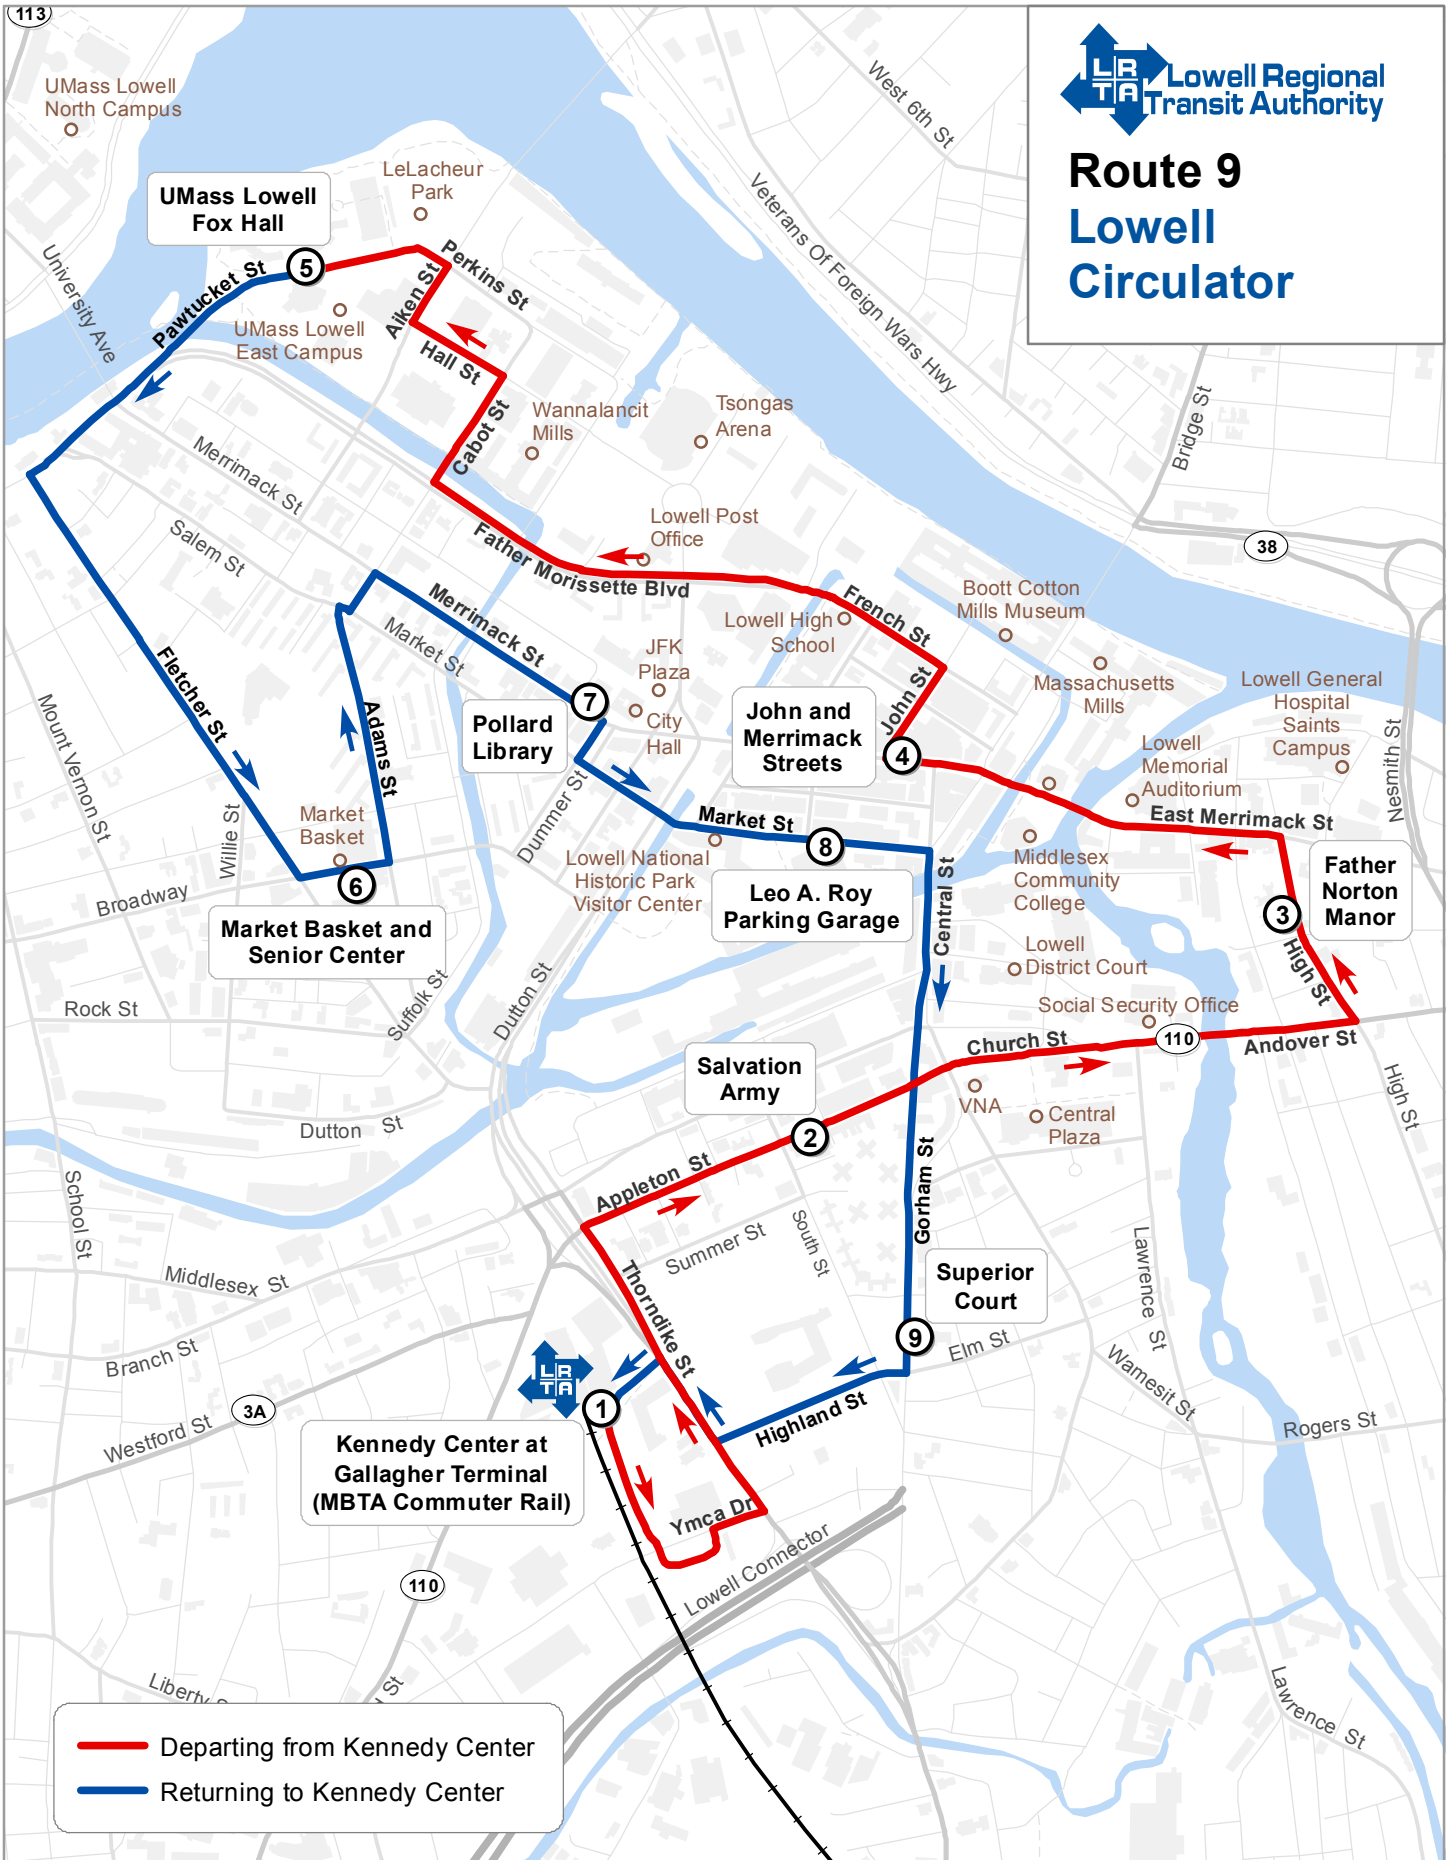

Route 9 Lowell Circulator

— Departing from Kennedy Center
— Returning to Kennedy Center