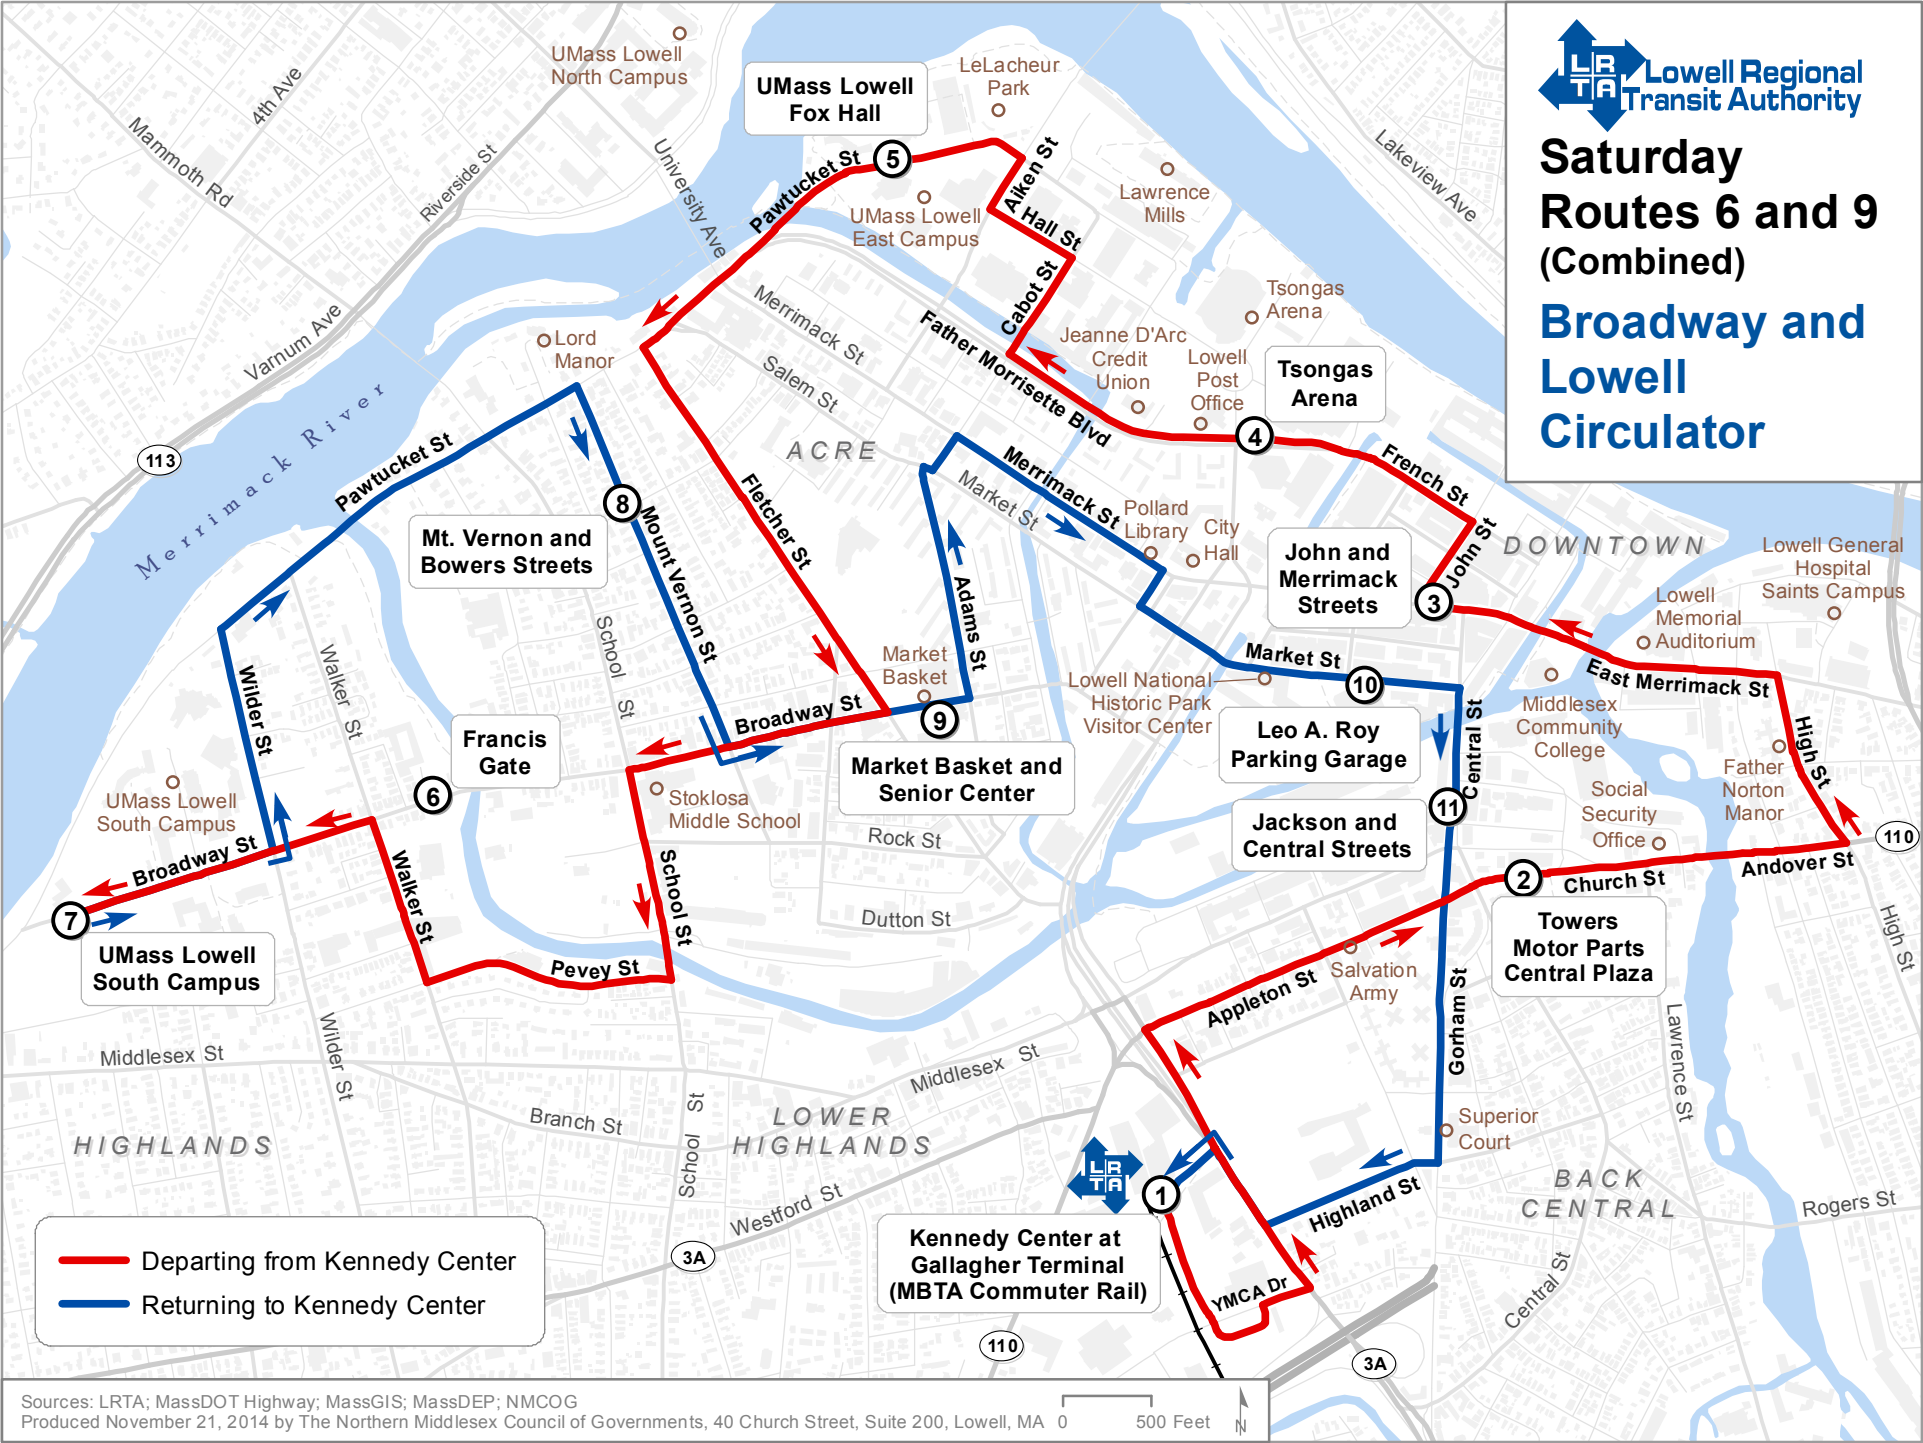

# Saturday Routes 6 and 9 (Combined) Broadway and Lowell Circulator

— Departing from Kennedy Center  
— Returning to Kennedy Center