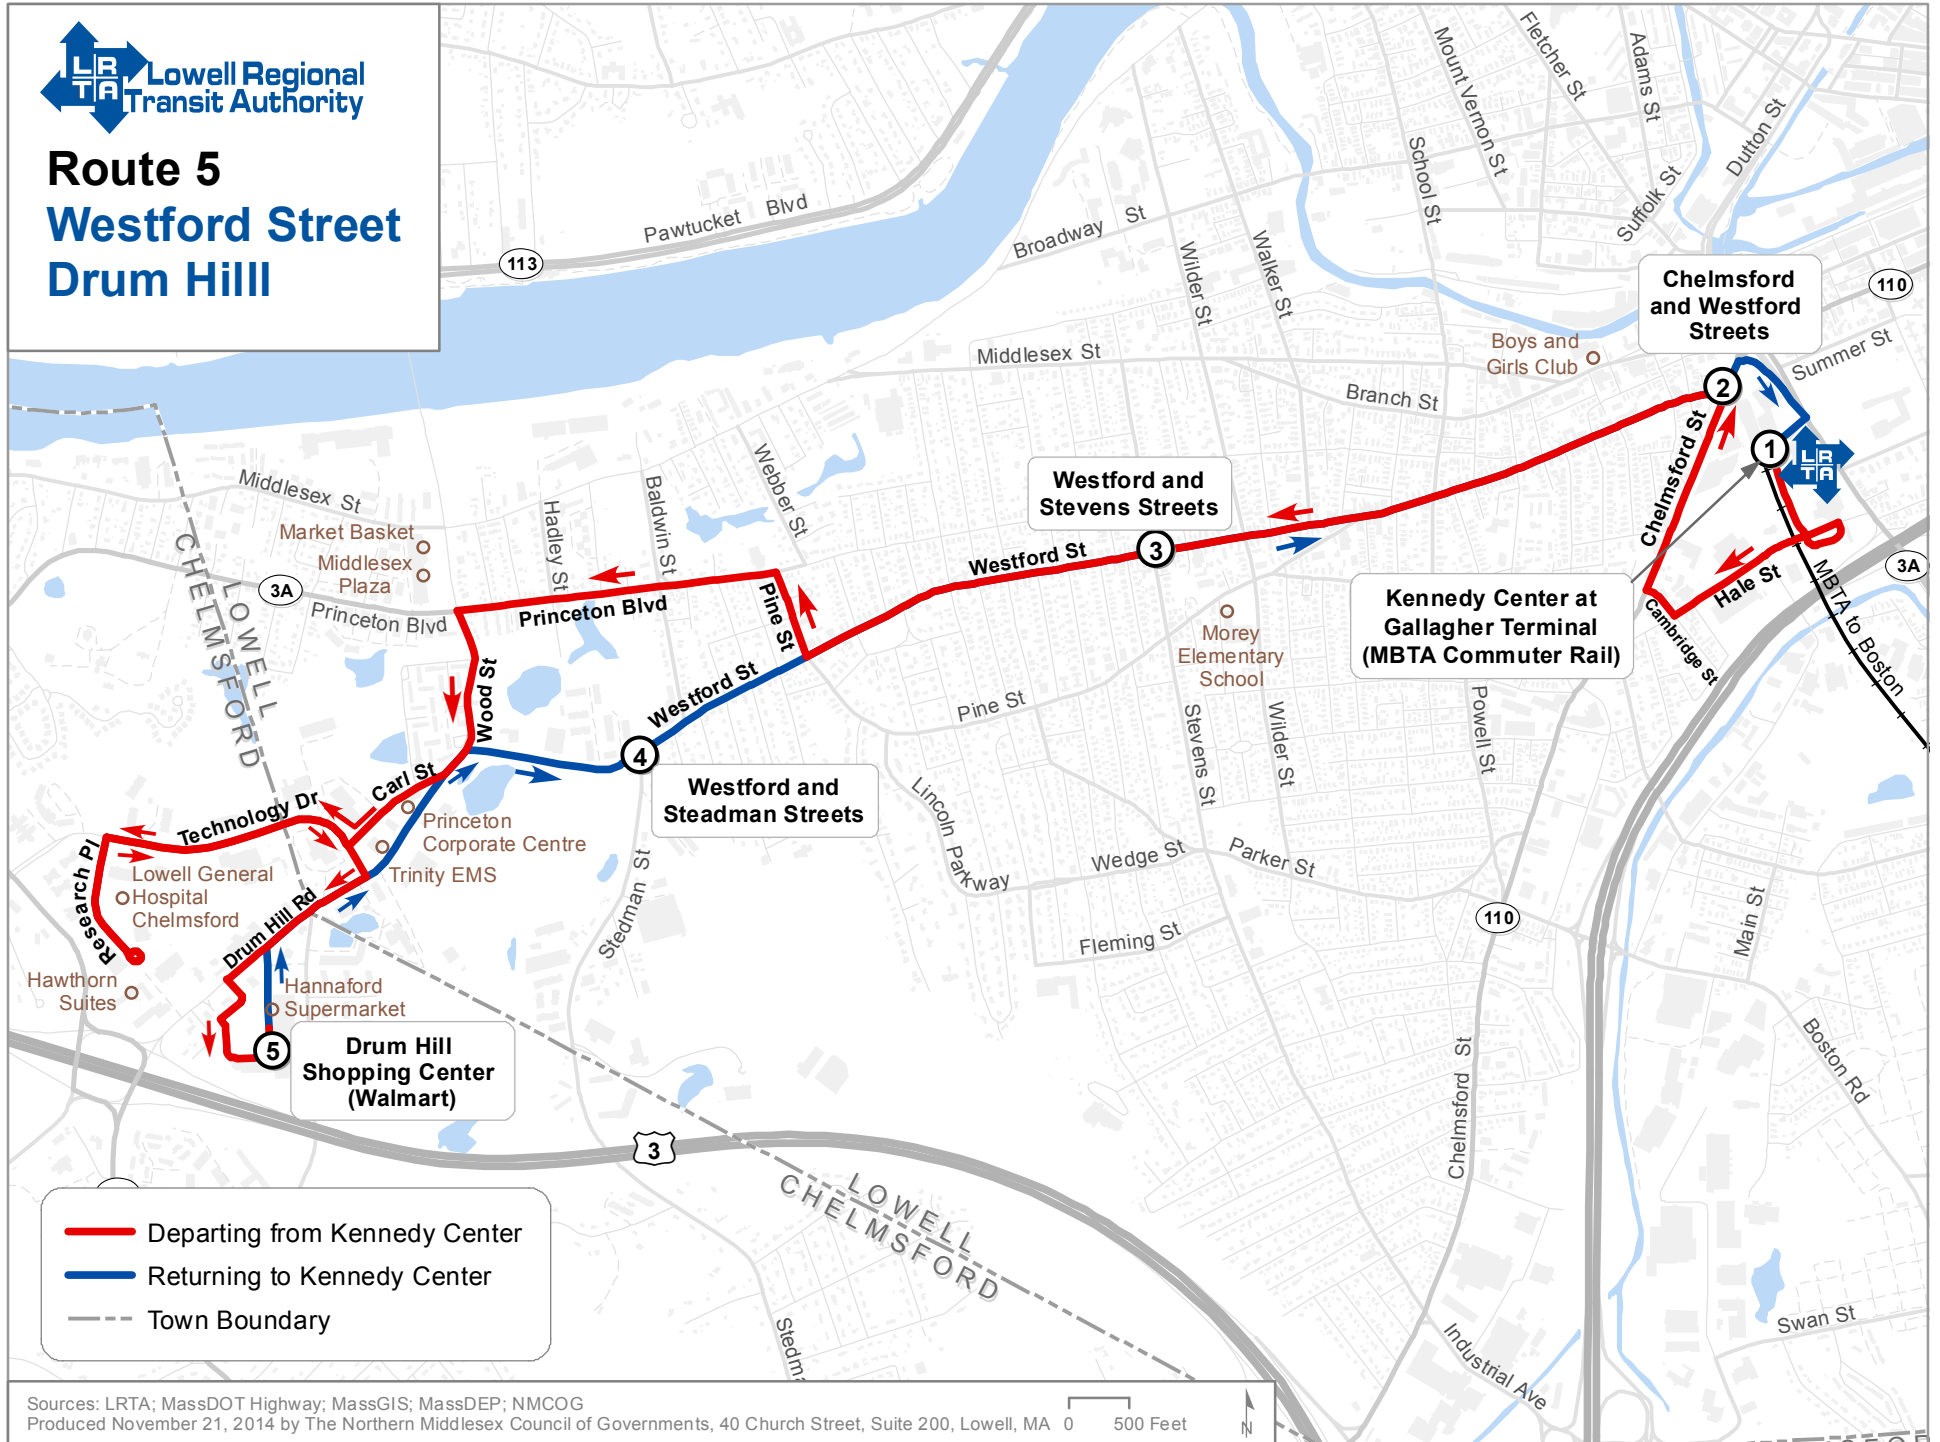

Route 5 Westford Street Drum Hill

- Departing from Kennedy Center
- Returning to Kennedy Center
- - - Town Boundary