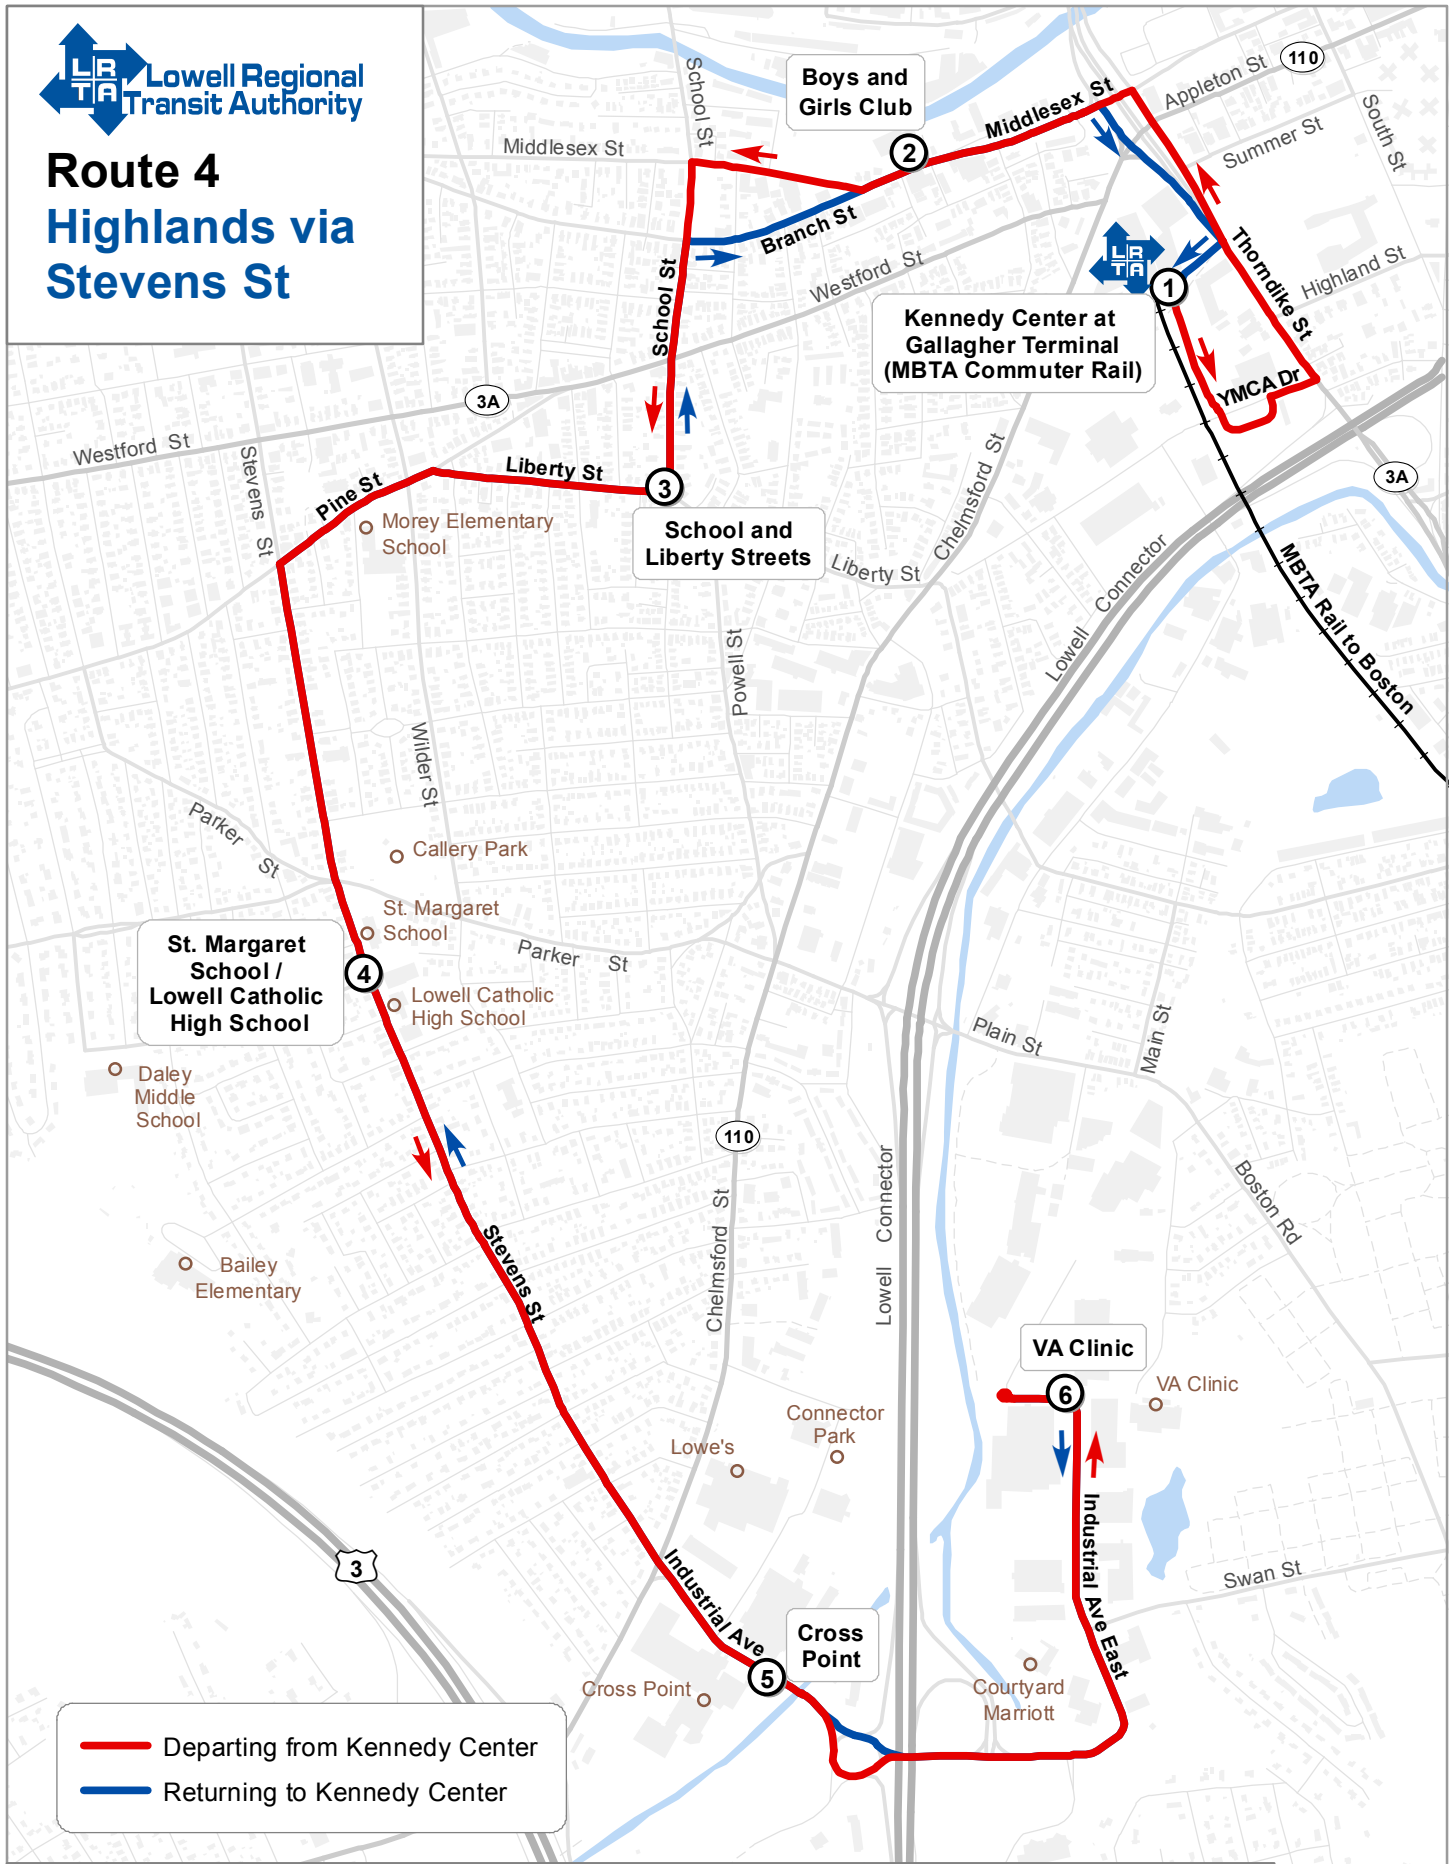

Route 4 Highlands via Stevens St

— Departing from Kennedy Center
— Returning to Kennedy Center