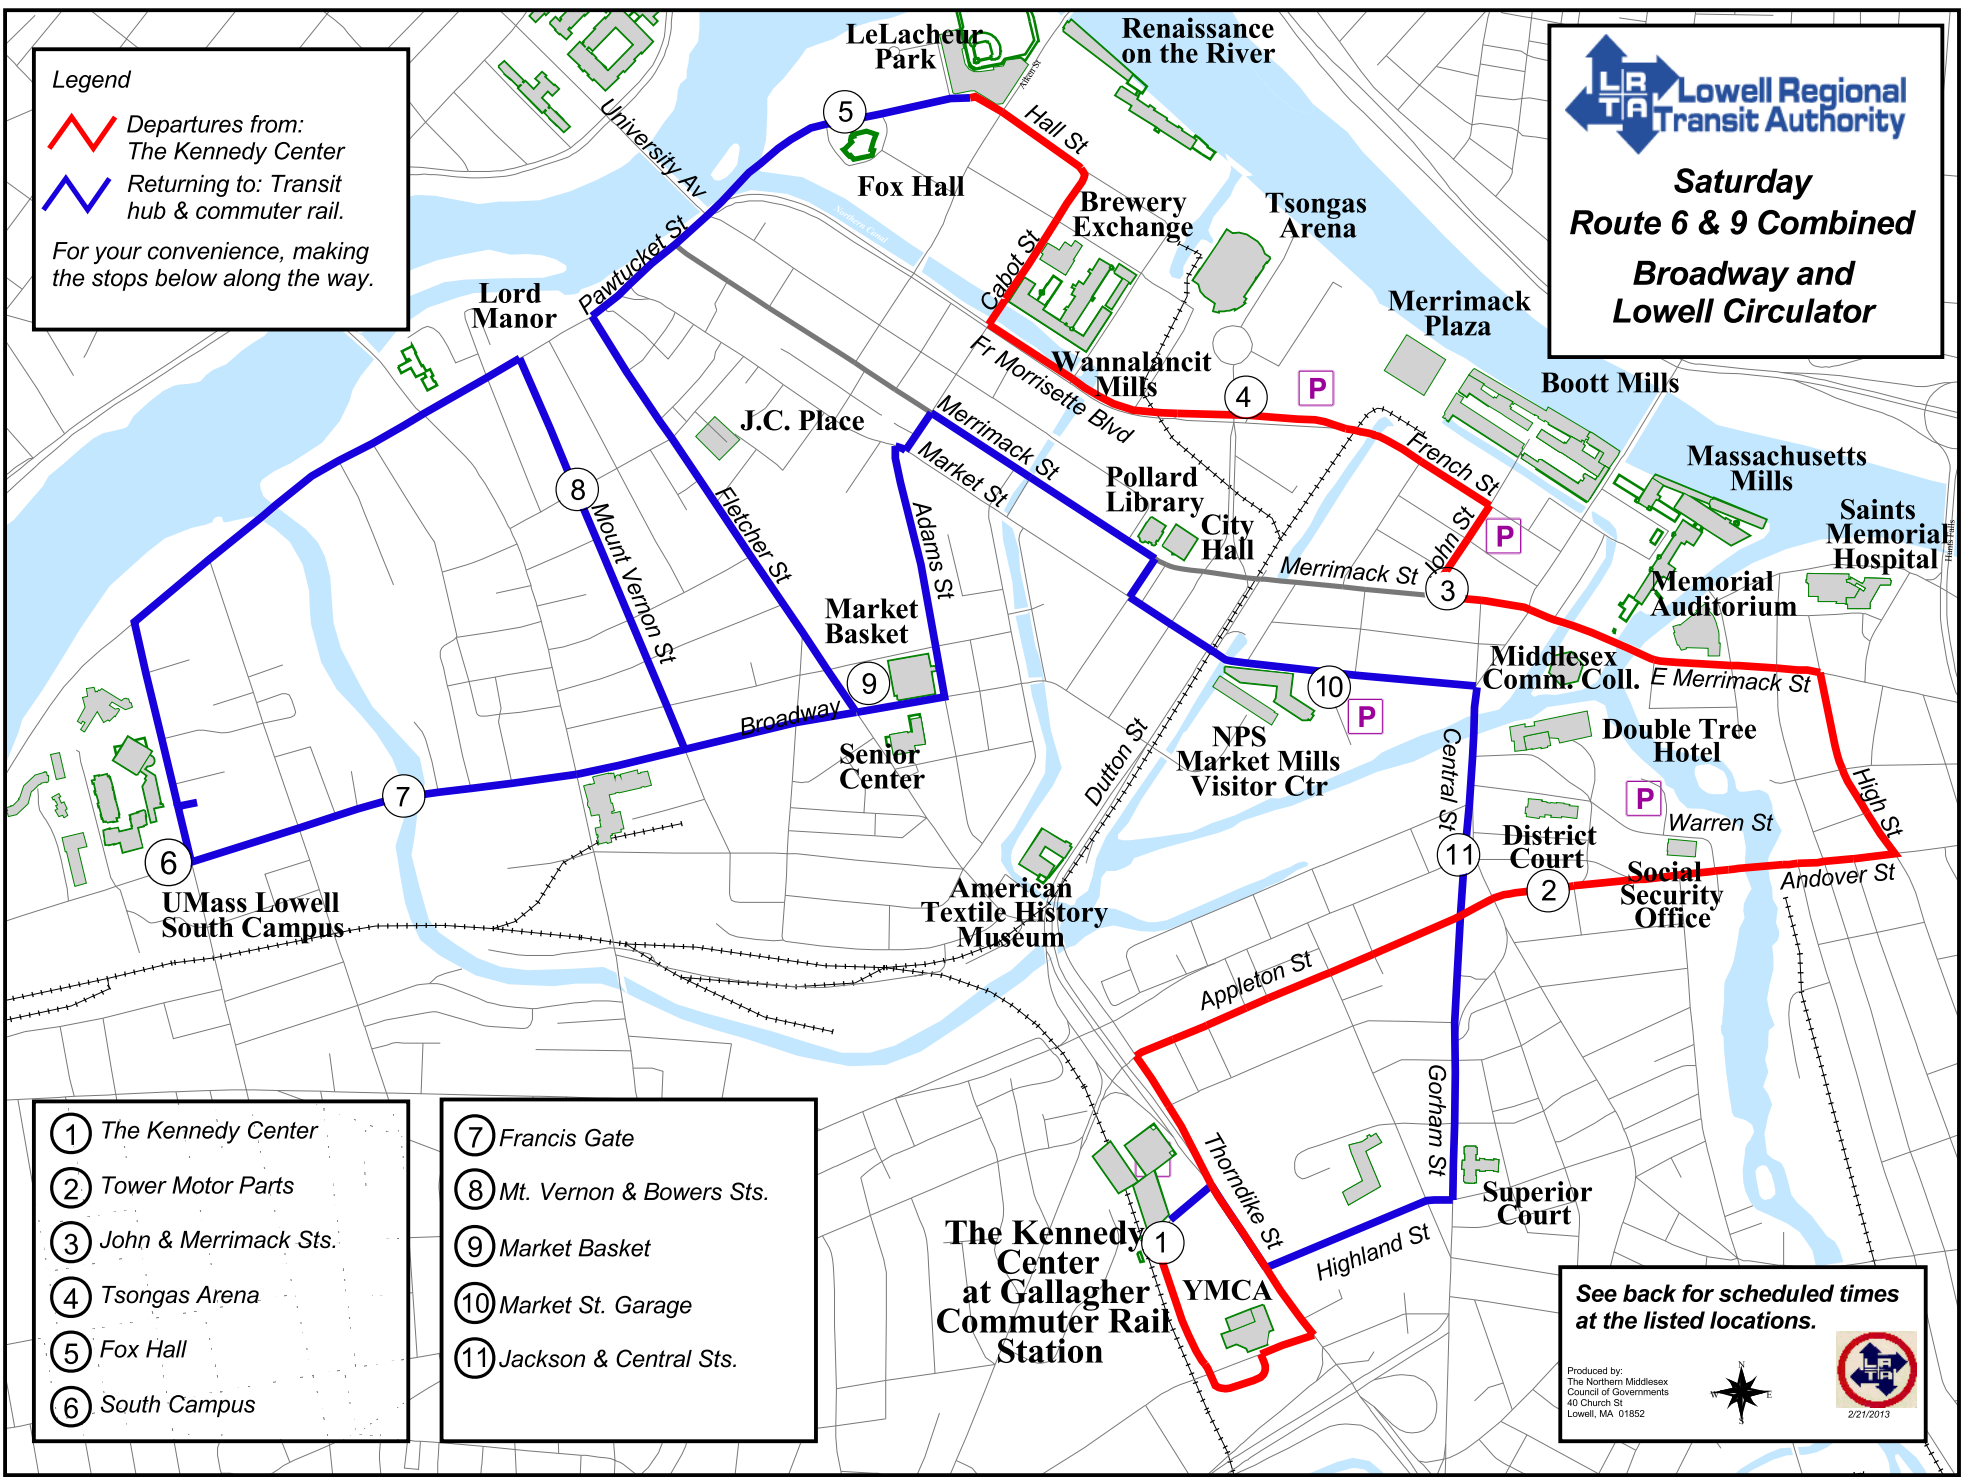

Legend

- Departures from:
  The Kennedy Center
- Returning to: Transit
  hub & commuter rail.

For your convenience, making
the stops below along the way.

**Lowell Regional
Transit Authority**

**Saturday
Route 6 & 9 Combined
Broadway and
Lowell Circulator**

- ① The Kennedy Center
- ② Tower Motor Parts
- ③ John & Merrimack Sts.
- ④ Tsongas Arena
- ⑤ Fox Hall
- ⑥ South Campus

- ⑦ Francis Gate
- ⑧ Mt. Vernon & Bowers Sts.
- ⑨ Market Basket
- ⑩ Market St. Garage
- ⑪ Jackson & Central Sts.

**See back for scheduled times
at the listed locations.**