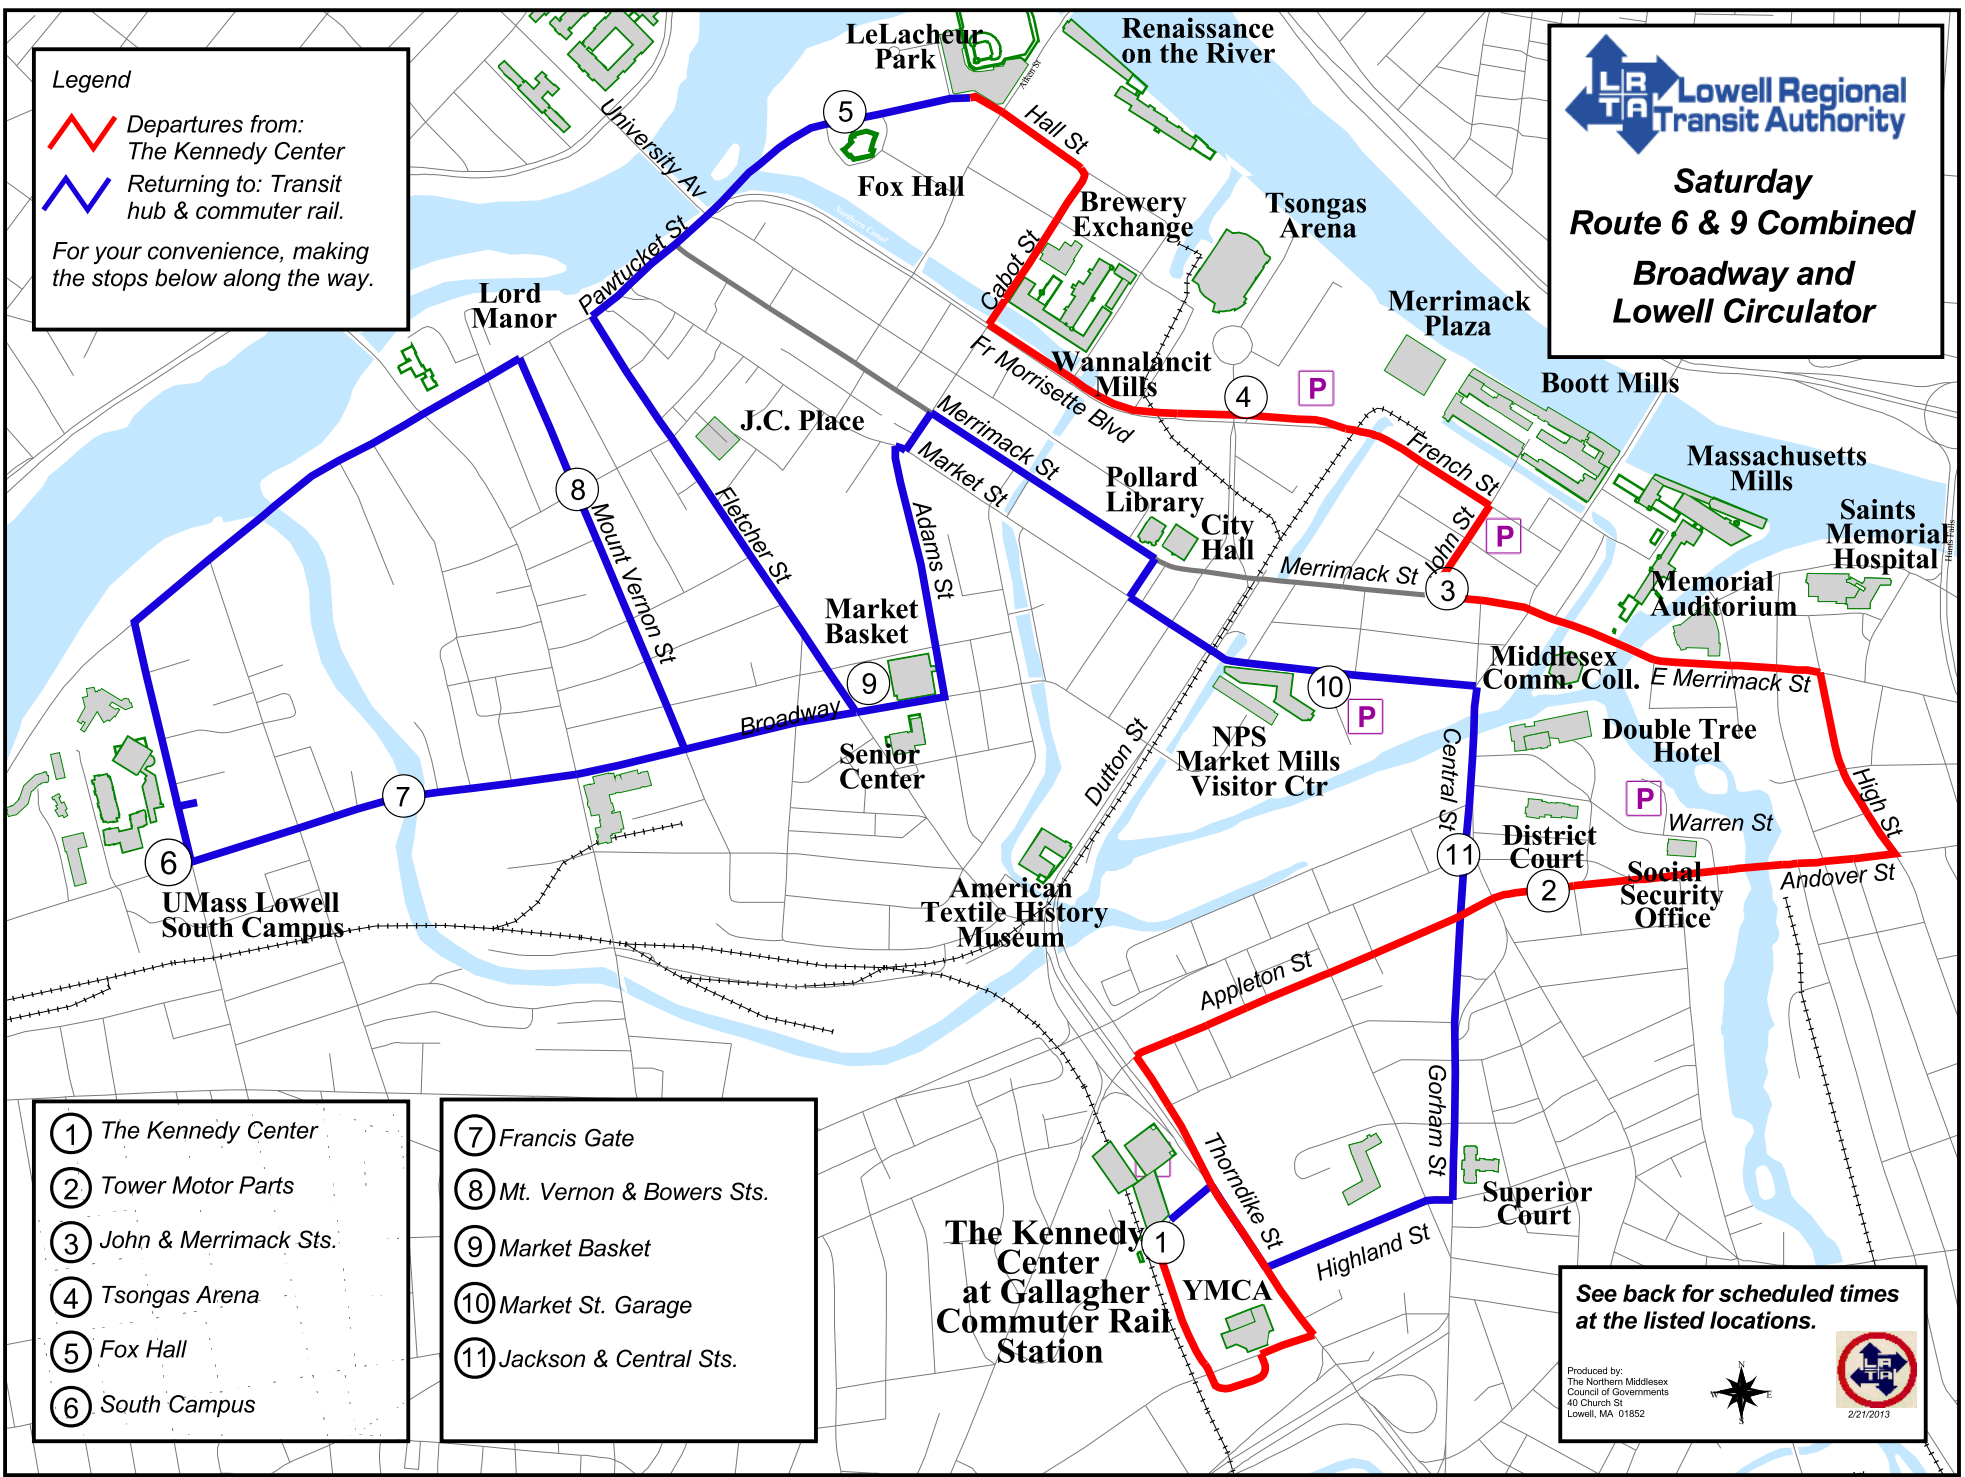

Legend

-  Departures from:
The Kennedy Center
-  Returning to: Transit
hub & commuter rail.

For your convenience, making
the stops below along the way.

**Lowell Regional
Transit Authority**

**Saturday
Route 6 & 9 Combined
Broadway and
Lowell Circulator**

- ① The Kennedy Center
- ② Tower Motor Parts
- ③ John & Merrimack Sts.
- ④ Tsongas Arena
- ⑤ Fox Hall
- ⑥ South Campus

- ⑦ Francis Gate
- ⑧ Mt. Vernon & Bowers Sts.
- ⑨ Market Basket
- ⑩ Market St. Garage
- ⑪ Jackson & Central Sts.

**See back for scheduled times
at the listed locations.**

Produced by:
The Northern Middlesex
Council of Governments
40 Church St
Lowell, MA 01852

2/21/2013