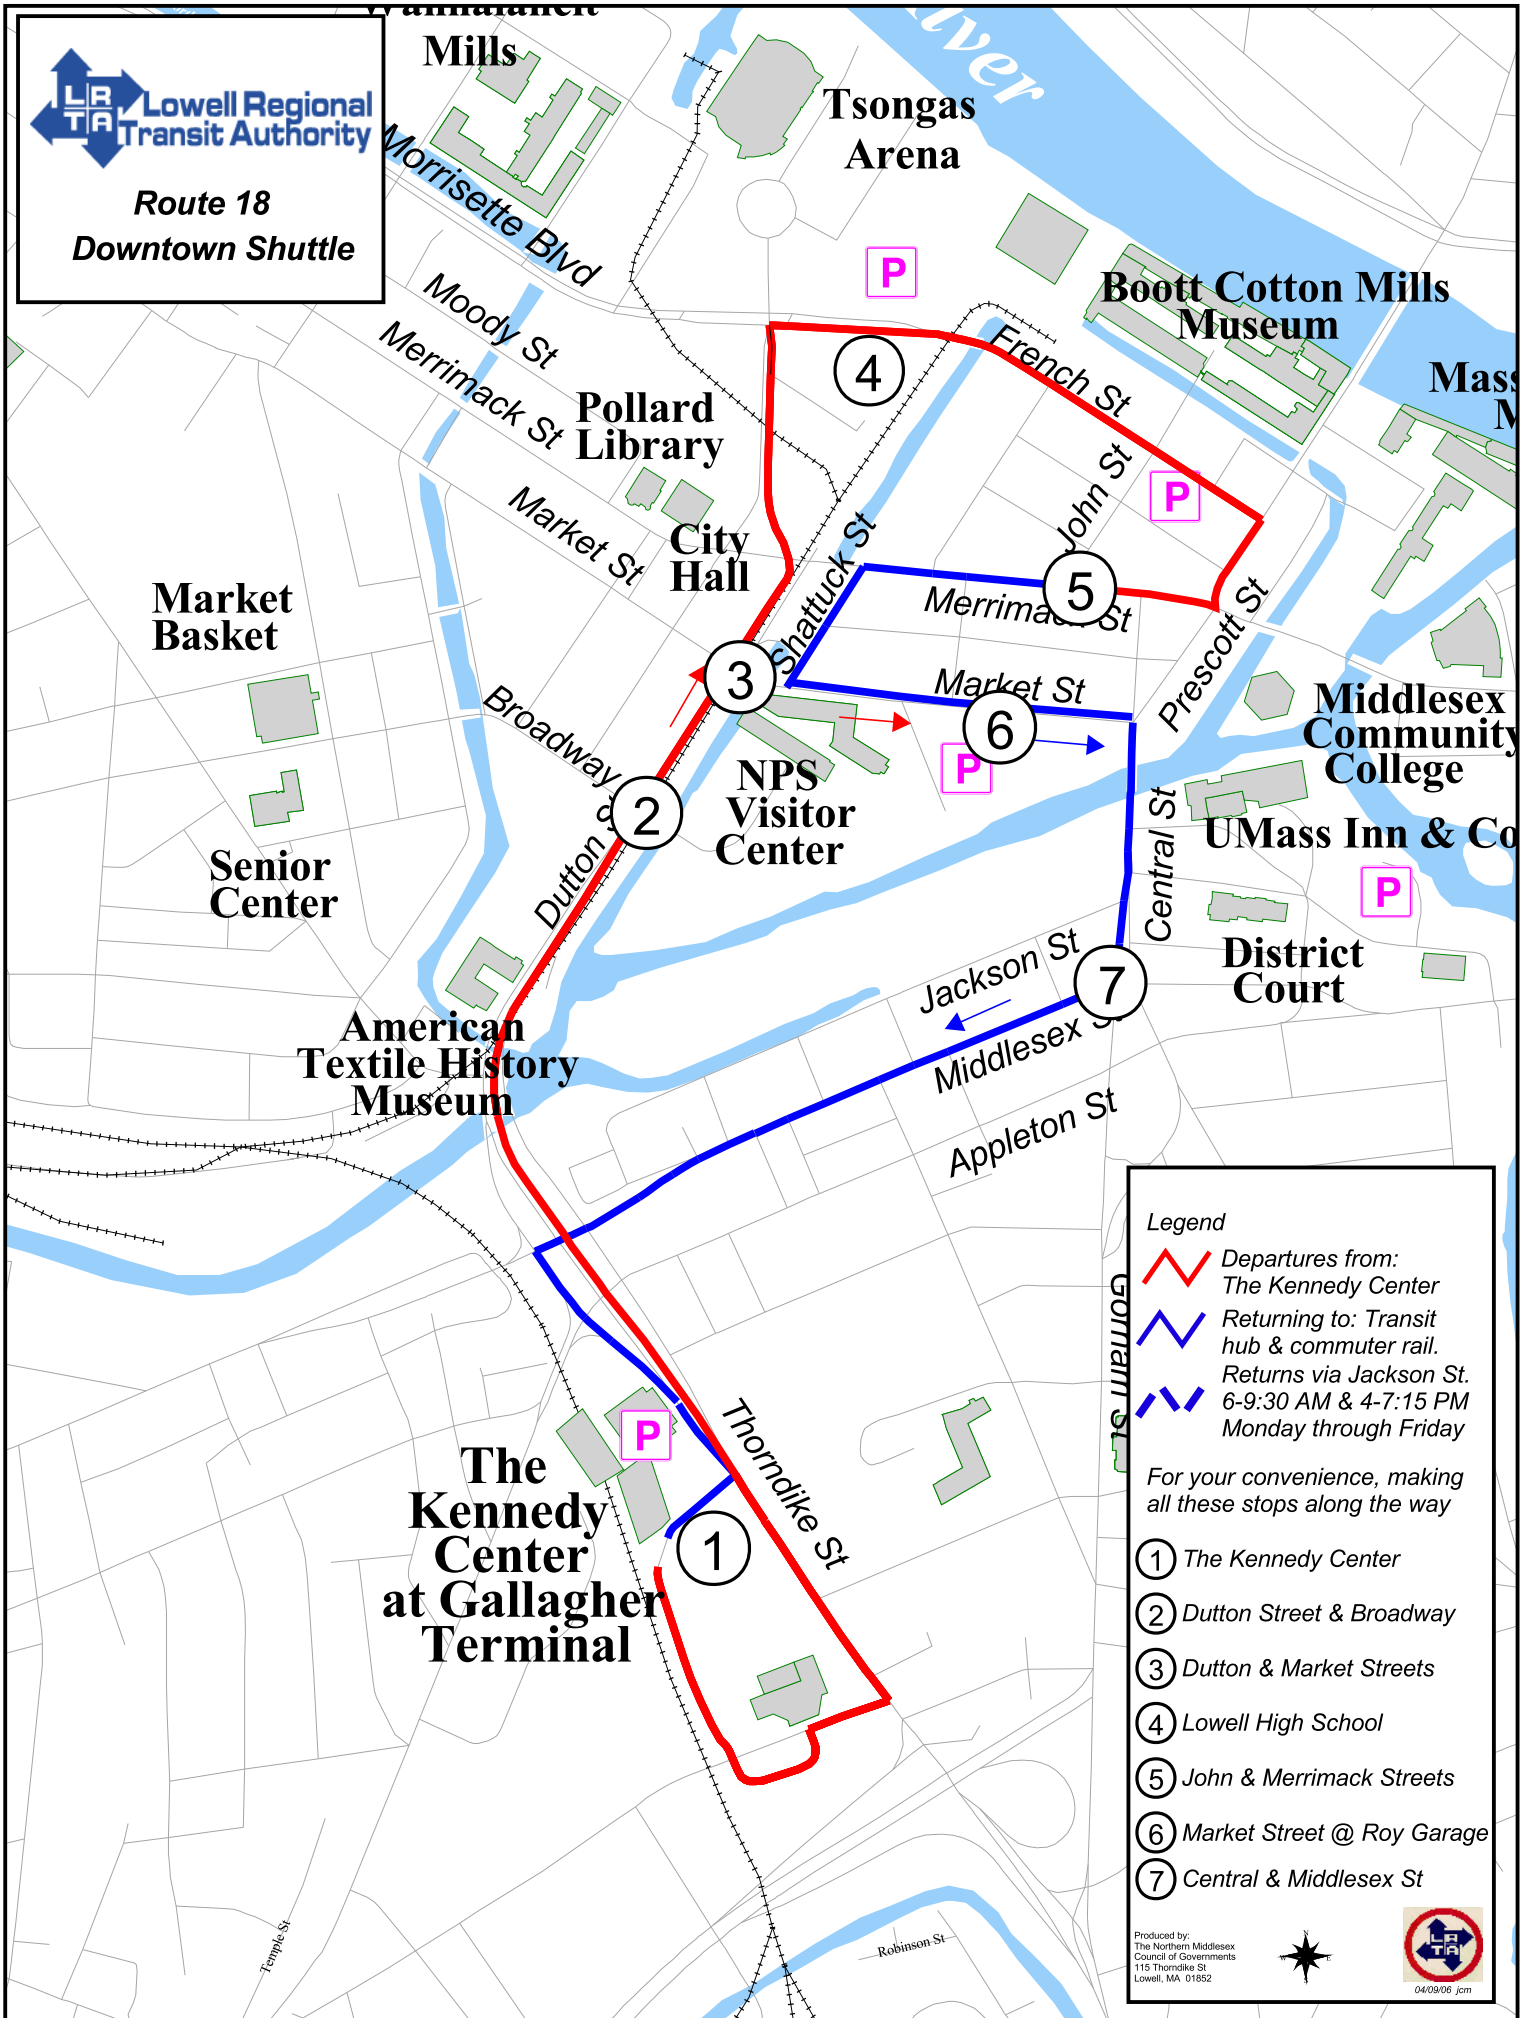

# Route 18 Downtown Shuttle

### Legend

- Departures from: The Kennedy Center
- Returning to: Transit hub & commuter rail.
- Returns via Jackson St. 6-9:30 AM & 4-7:15 PM Monday through Friday

For your convenience, making all these stops along the way

- ① The Kennedy Center
- ② Dutton Street & Broadway
- ③ Dutton & Market Streets
- ④ Lowell High School
- ⑤ John & Merrimack Streets
- ⑥ Market Street @ Roy Garage
- ⑦ Central & Middlesex St