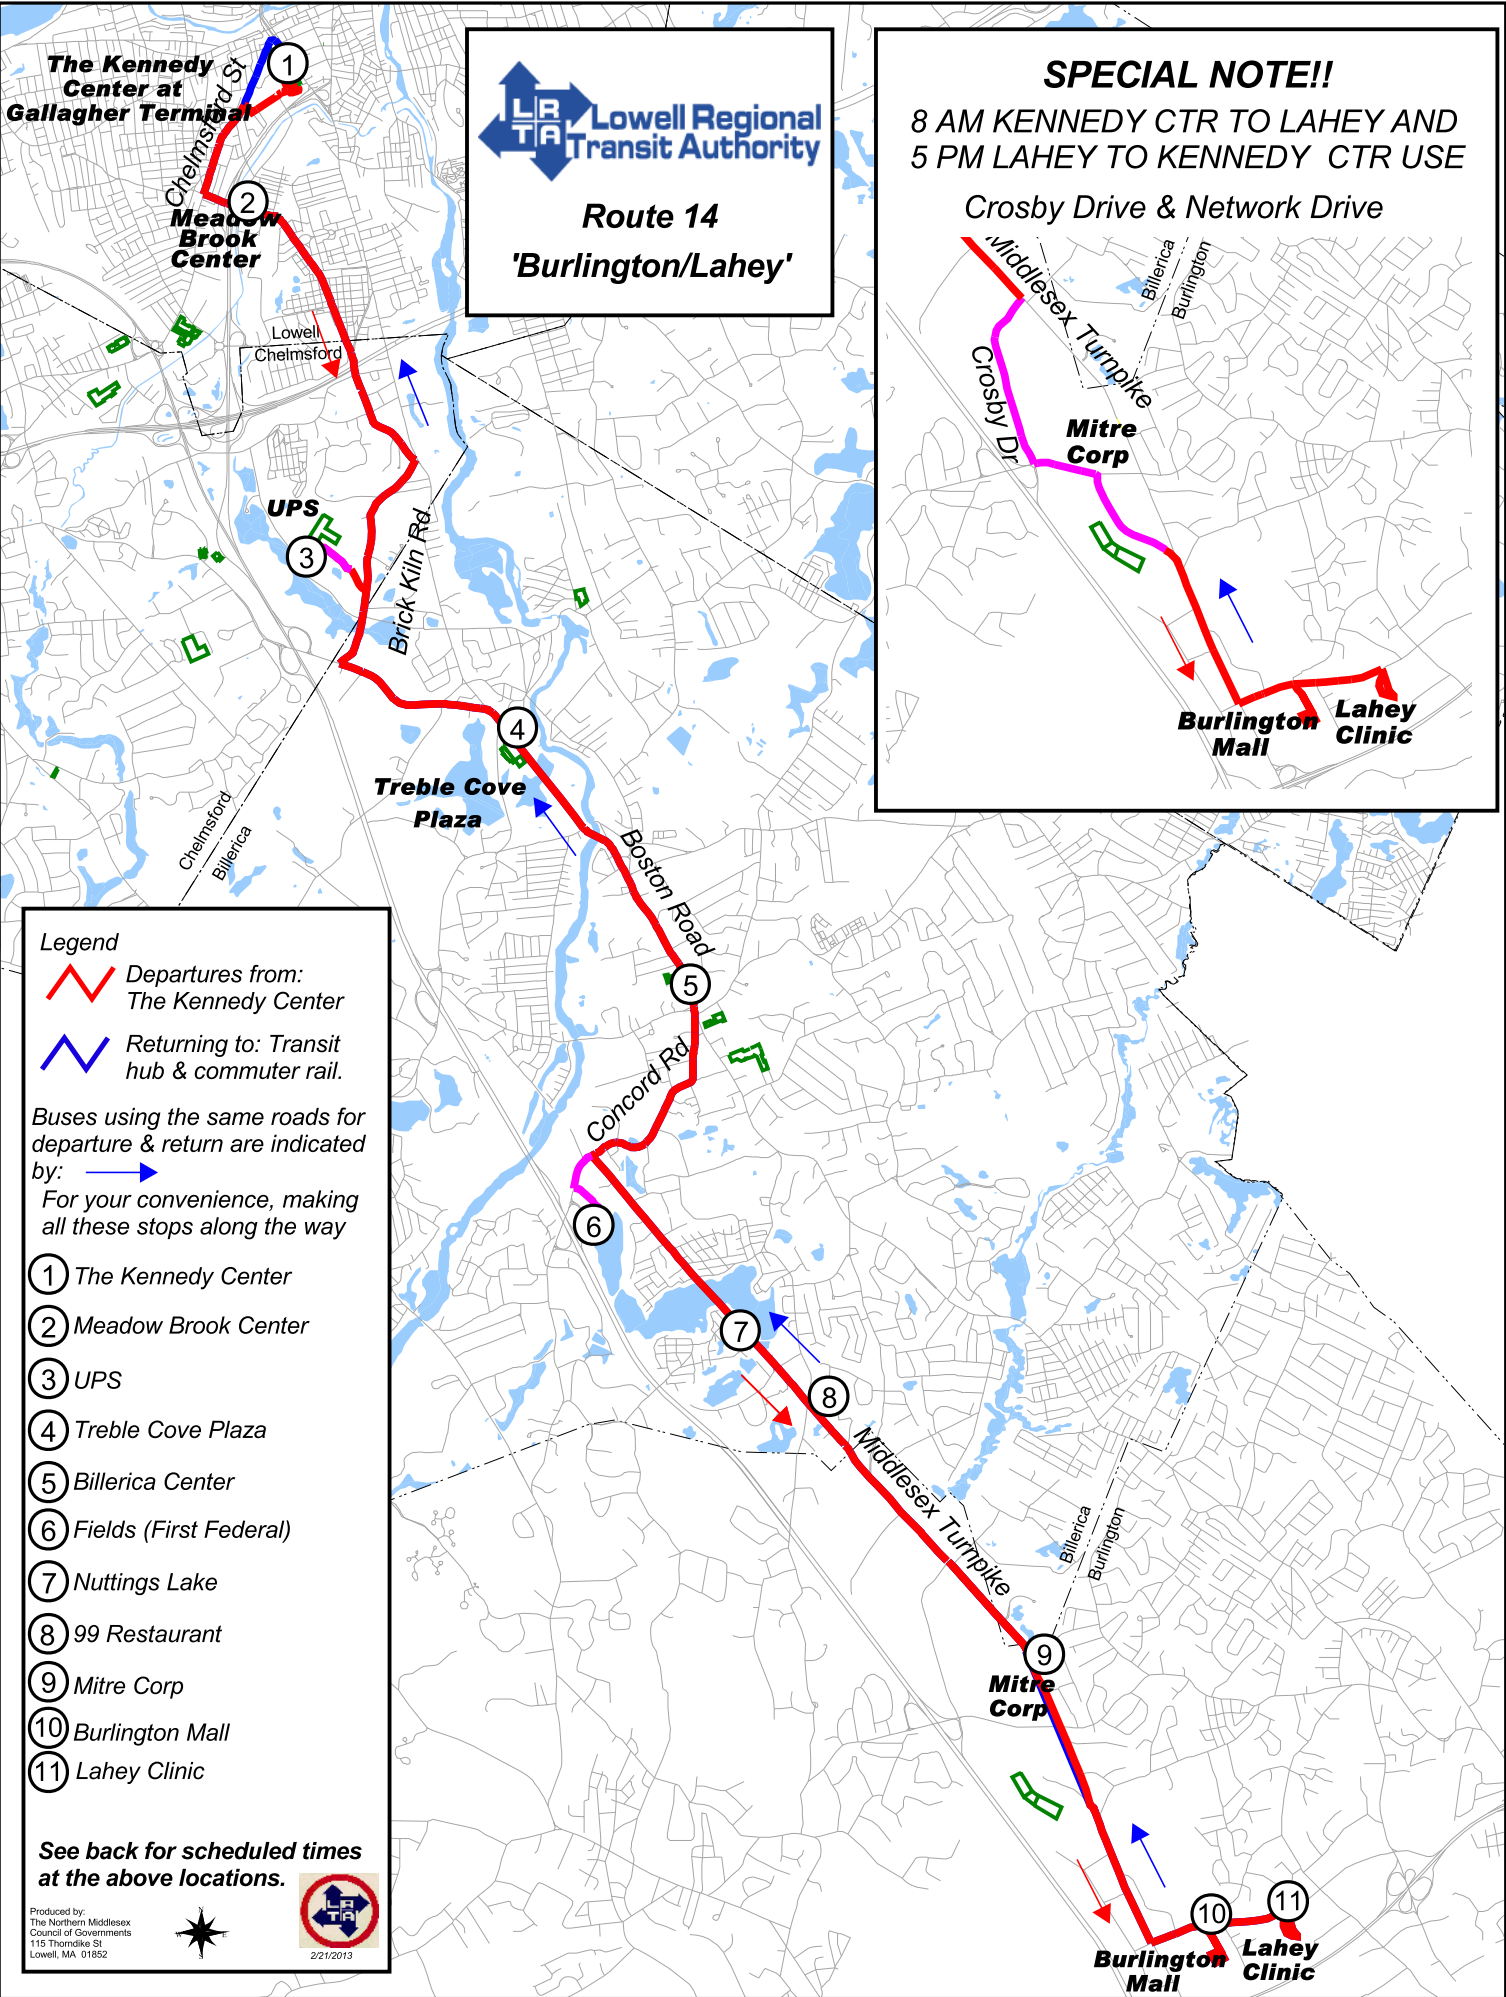

**Lowell Regional Transit Authority**  
**Route 14**  
**'Burlington/Lahey'**

**SPECIAL NOTE!!**  
 8 AM KENNEDY CTR TO LAHEY AND  
 5 PM LAHEY TO KENNEDY CTR USE  
 Crosby Drive & Network Drive

**Legend**

- Departures from: The Kennedy Center
- Returning to: Transit hub & commuter rail.

Buses using the same roads for departure & return are indicated by:   
 For your convenience, making all these stops along the way

- ① The Kennedy Center
- ② Meadow Brook Center
- ③ UPS
- ④ Treble Cove Plaza
- ⑤ Billerica Center
- ⑥ Fields (First Federal)
- ⑦ Nuttings Lake
- ⑧ 99 Restaurant
- ⑨ Mitre Corp
- ⑩ Burlington Mall
- ⑪ Lahey Clinic

See back for scheduled times at the above locations.