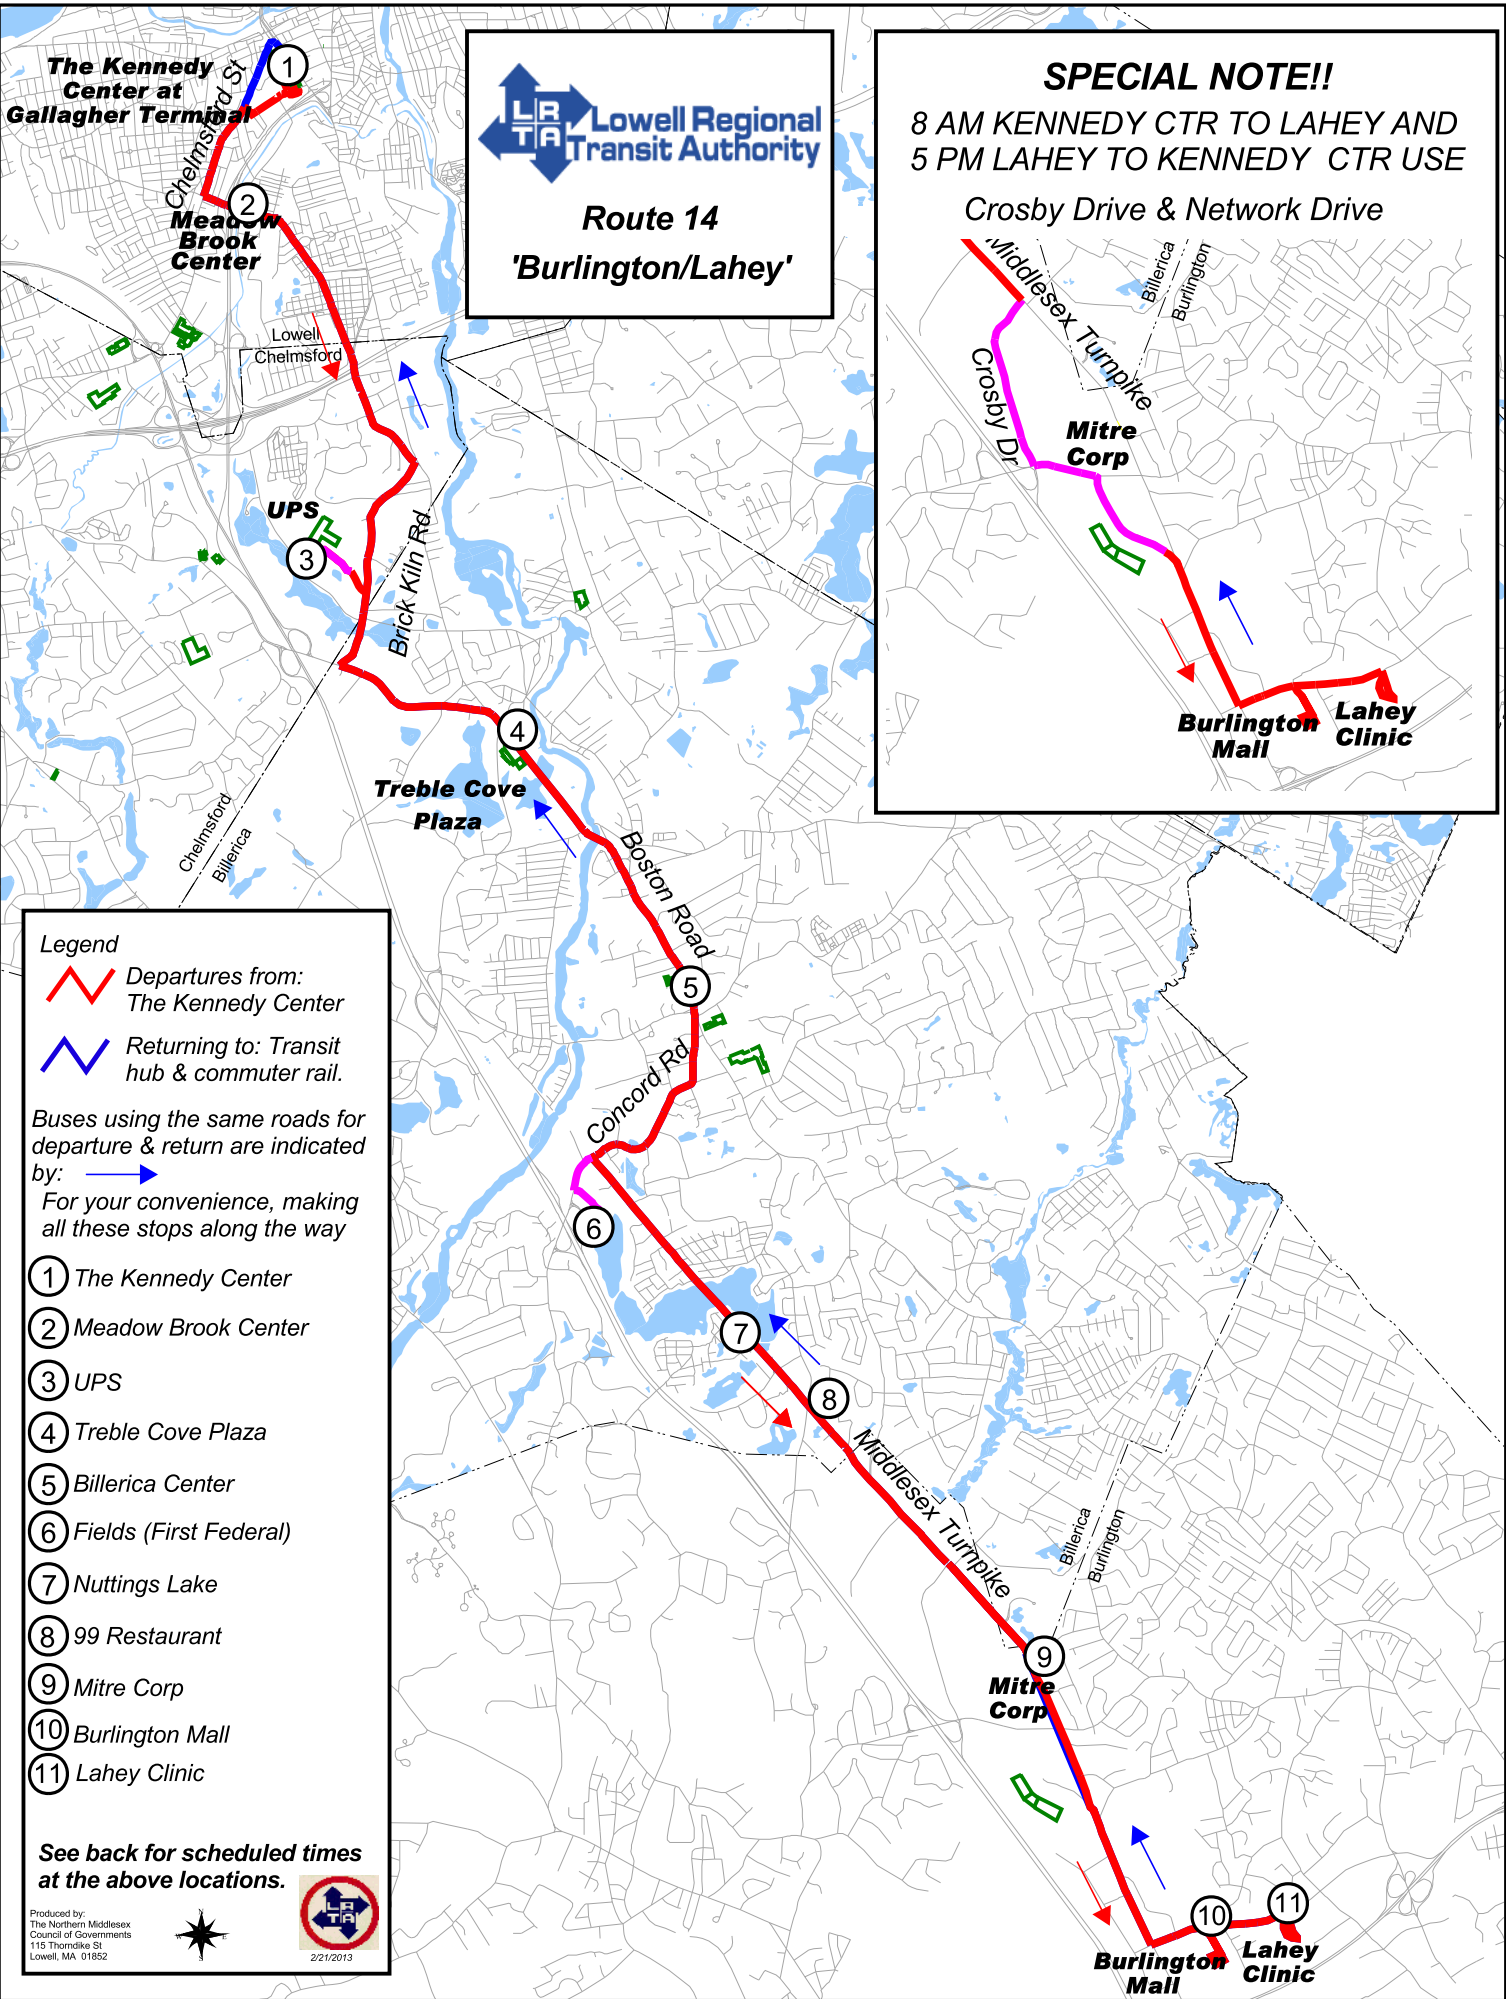

Lowell Regional Transit Authority
Route 14
'Burlington/Lahey'

SPECIAL NOTE!!
 8 AM KENNEDY CTR TO LAHEY AND
 5 PM LAHEY TO KENNEDY CTR USE
 Crosby Drive & Network Drive

Legend

- Departures from: The Kennedy Center
- Returning to: Transit hub & commuter rail.

Buses using the same roads for departure & return are indicated by:

For your convenience, making all these stops along the way

- ① The Kennedy Center
- ② Meadow Brook Center
- ③ UPS
- ④ Treble Cove Plaza
- ⑤ Billerica Center
- ⑥ Fields (First Federal)
- ⑦ Nuttings Lake
- ⑧ 99 Restaurant
- ⑨ Mitre Corp
- ⑩ Burlington Mall
- ⑪ Lahey Clinic

See back for scheduled times at the above locations.