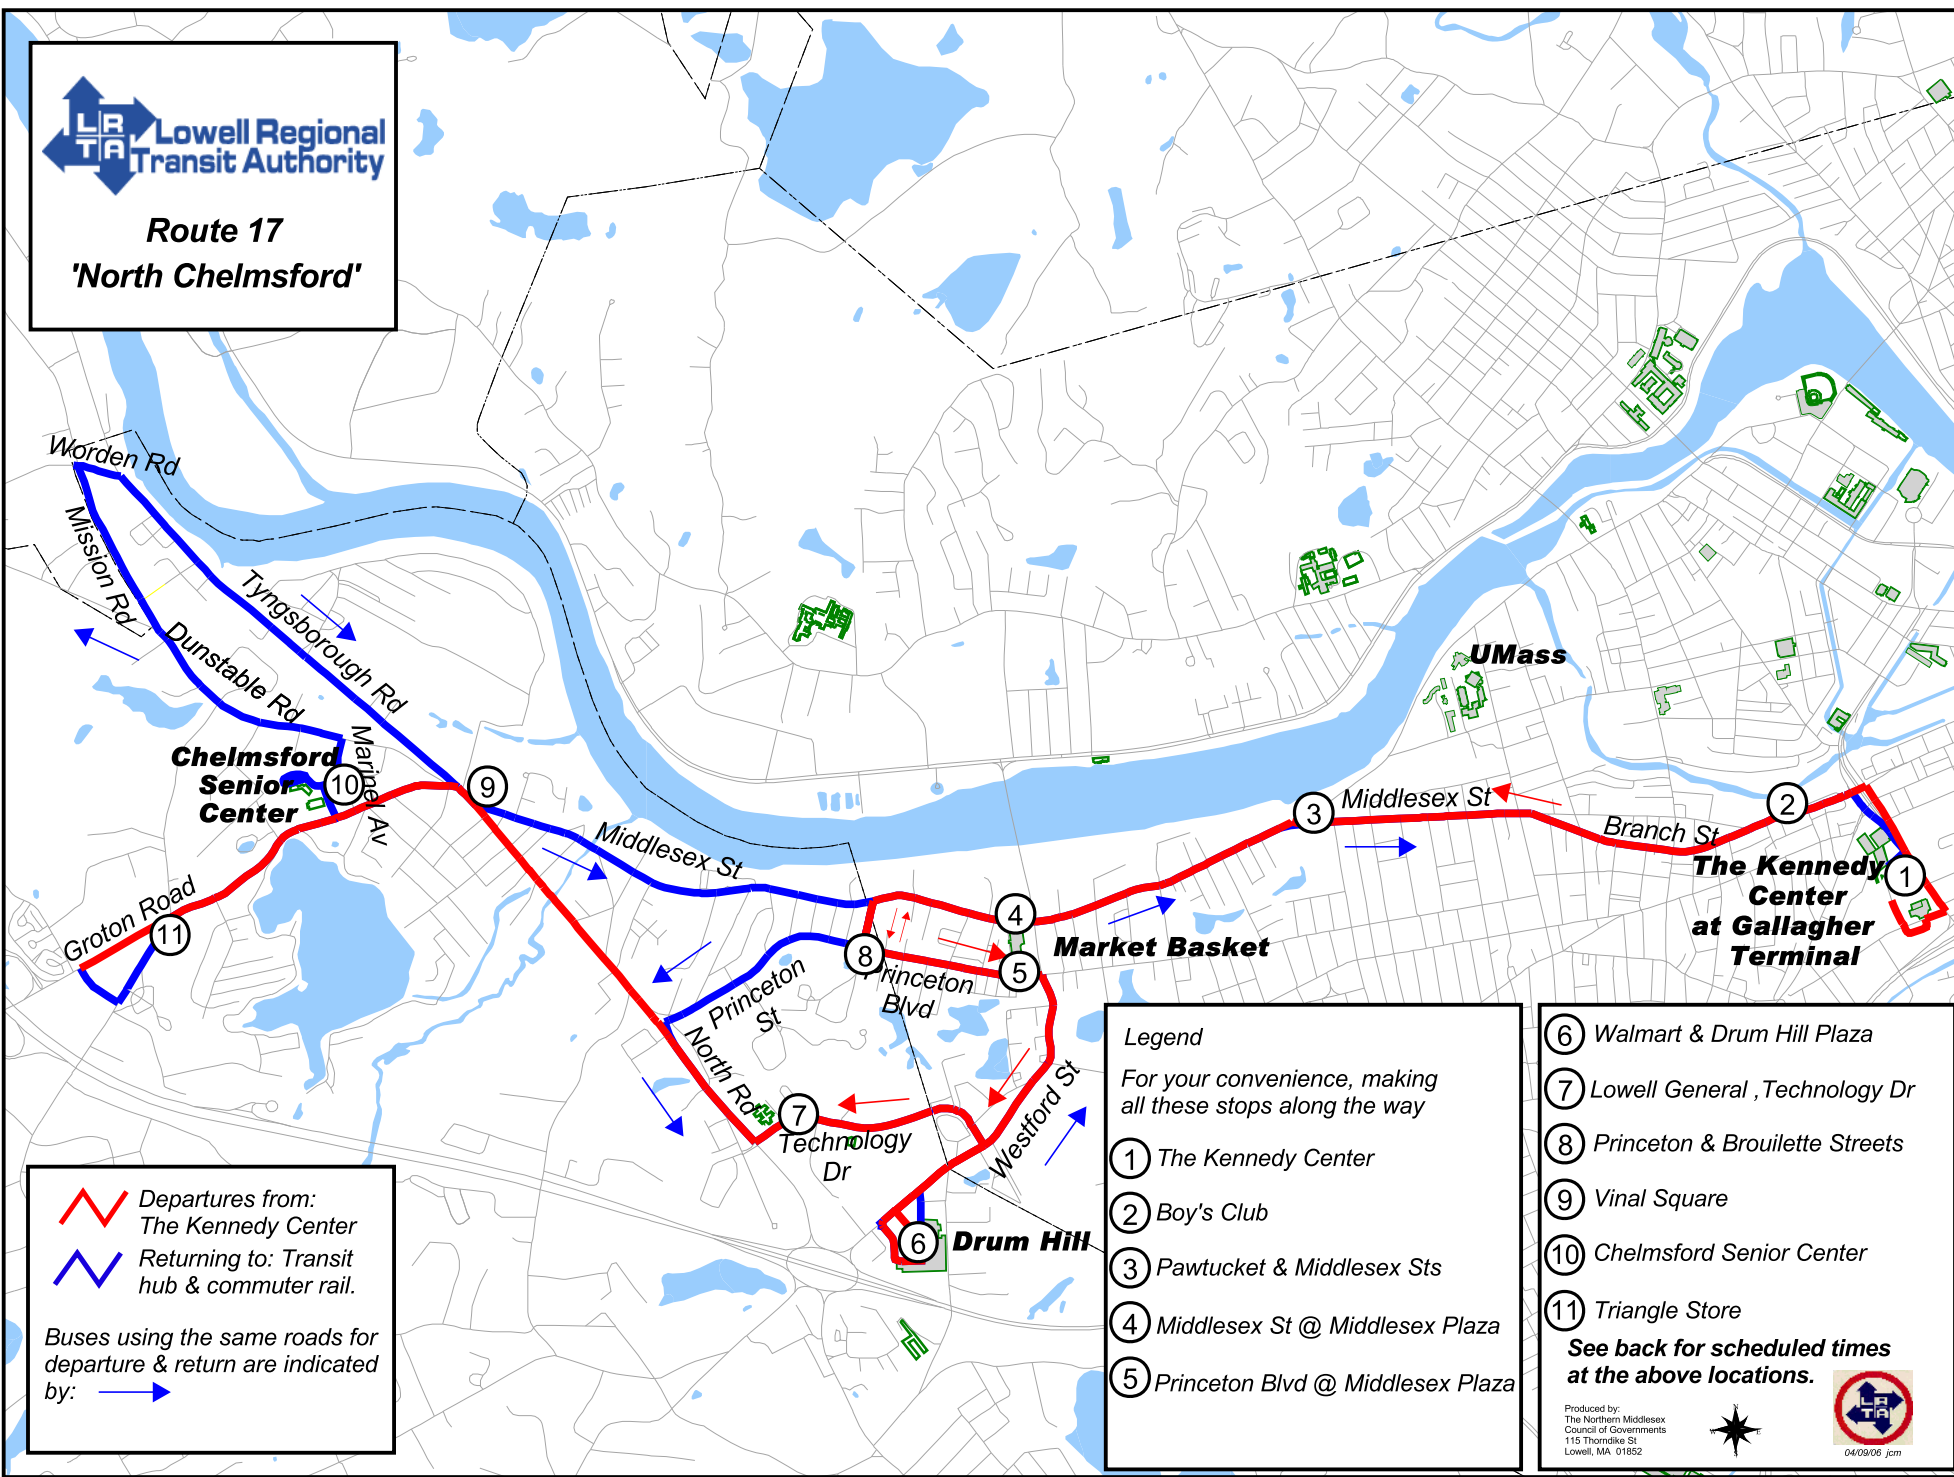

**Route 17  
'North Chelmsford'**

 Departures from:  
The Kennedy Center  
 Returning to: Transit  
hub & commuter rail.  
 Buses using the same roads for  
departure & return are indicated  
by: 

**Legend**  
 For your convenience, making  
 all these stops along the way

- ① The Kennedy Center
- ② Boy's Club
- ③ Pawtucket & Middlesex Sts
- ④ Middlesex St @ Middlesex Plaza
- ⑤ Princeton Blvd @ Middlesex Plaza

- ⑥ Walmart & Drum Hill Plaza
- ⑦ Lowell General, Technology Dr
- ⑧ Princeton & Brouillette Streets
- ⑨ Vinal Square
- ⑩ Chelmsford Senior Center
- ⑪ Triangle Store

**See back for scheduled times  
 at the above locations.**

Produced by:  
 The Northern Middlesex  
 Council of Governments  
 115 Thorndike St  
 Lowell, MA 01852

04/09/06 jcm