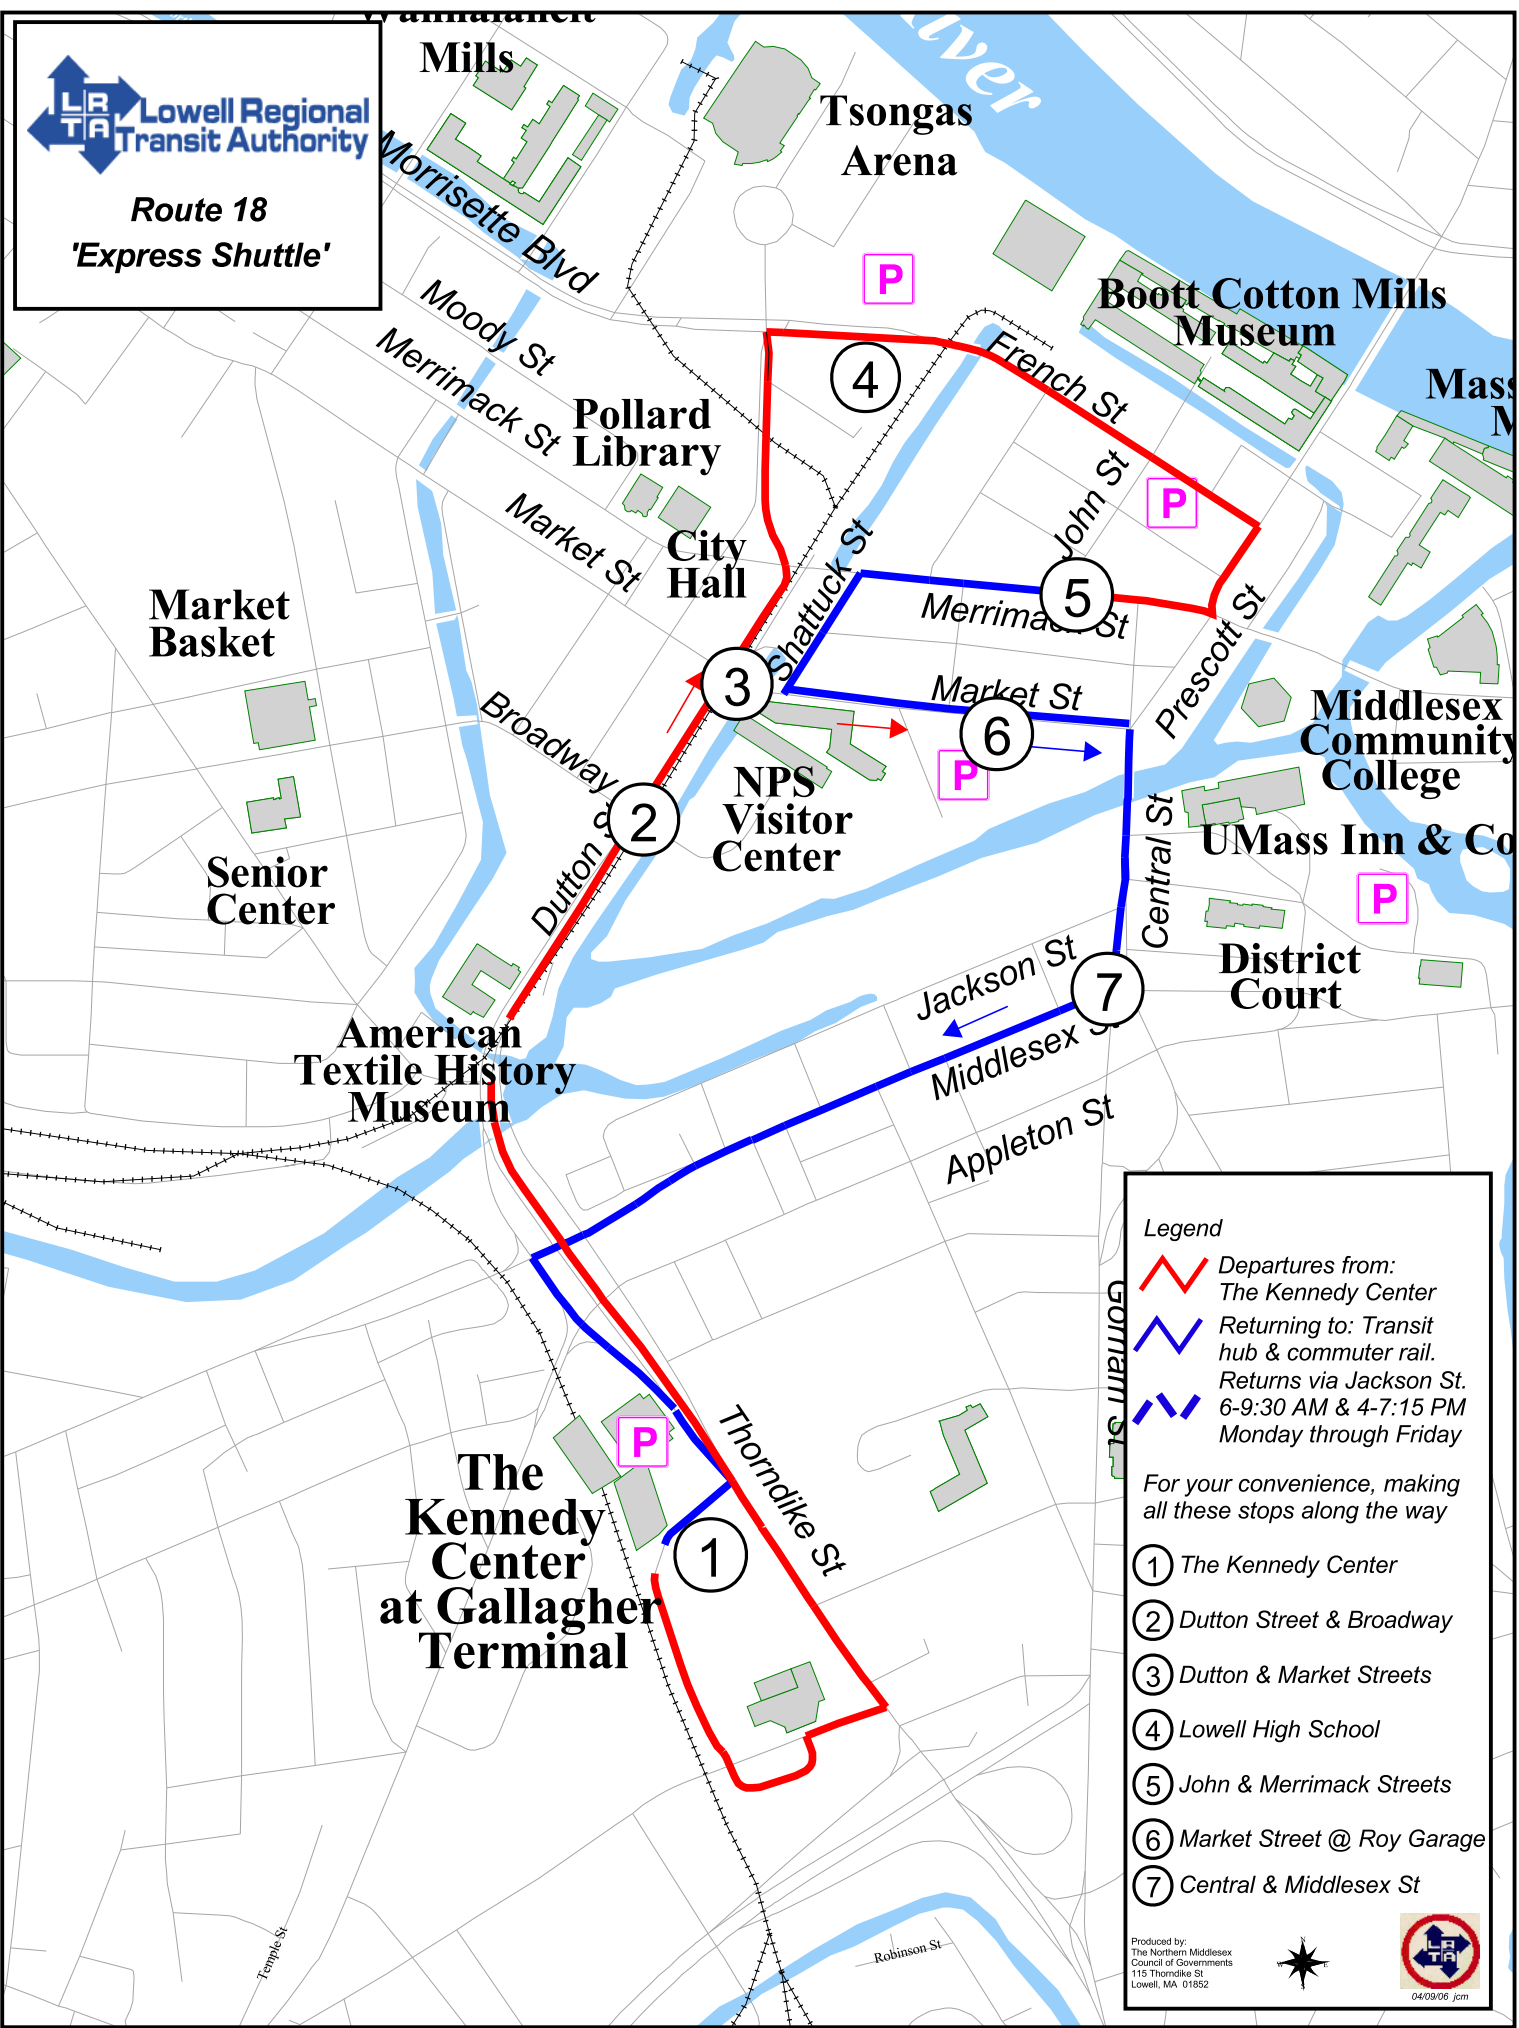

**Route 18  
'Express Shuttle'**

- Legend**
- Departures from:  
The Kennedy Center
  - Returning to: Transit  
hub & commuter rail.
  - Returns via Jackson St.  
6-9:30 AM & 4-7:15 PM  
Monday through Friday

For your convenience, making all these stops along the way

- ① The Kennedy Center
- ② Dutton Street & Broadway
- ③ Dutton & Market Streets
- ④ Lowell High School
- ⑤ John & Merrimack Streets
- ⑥ Market Street @ Roy Garage
- ⑦ Central & Middlesex St