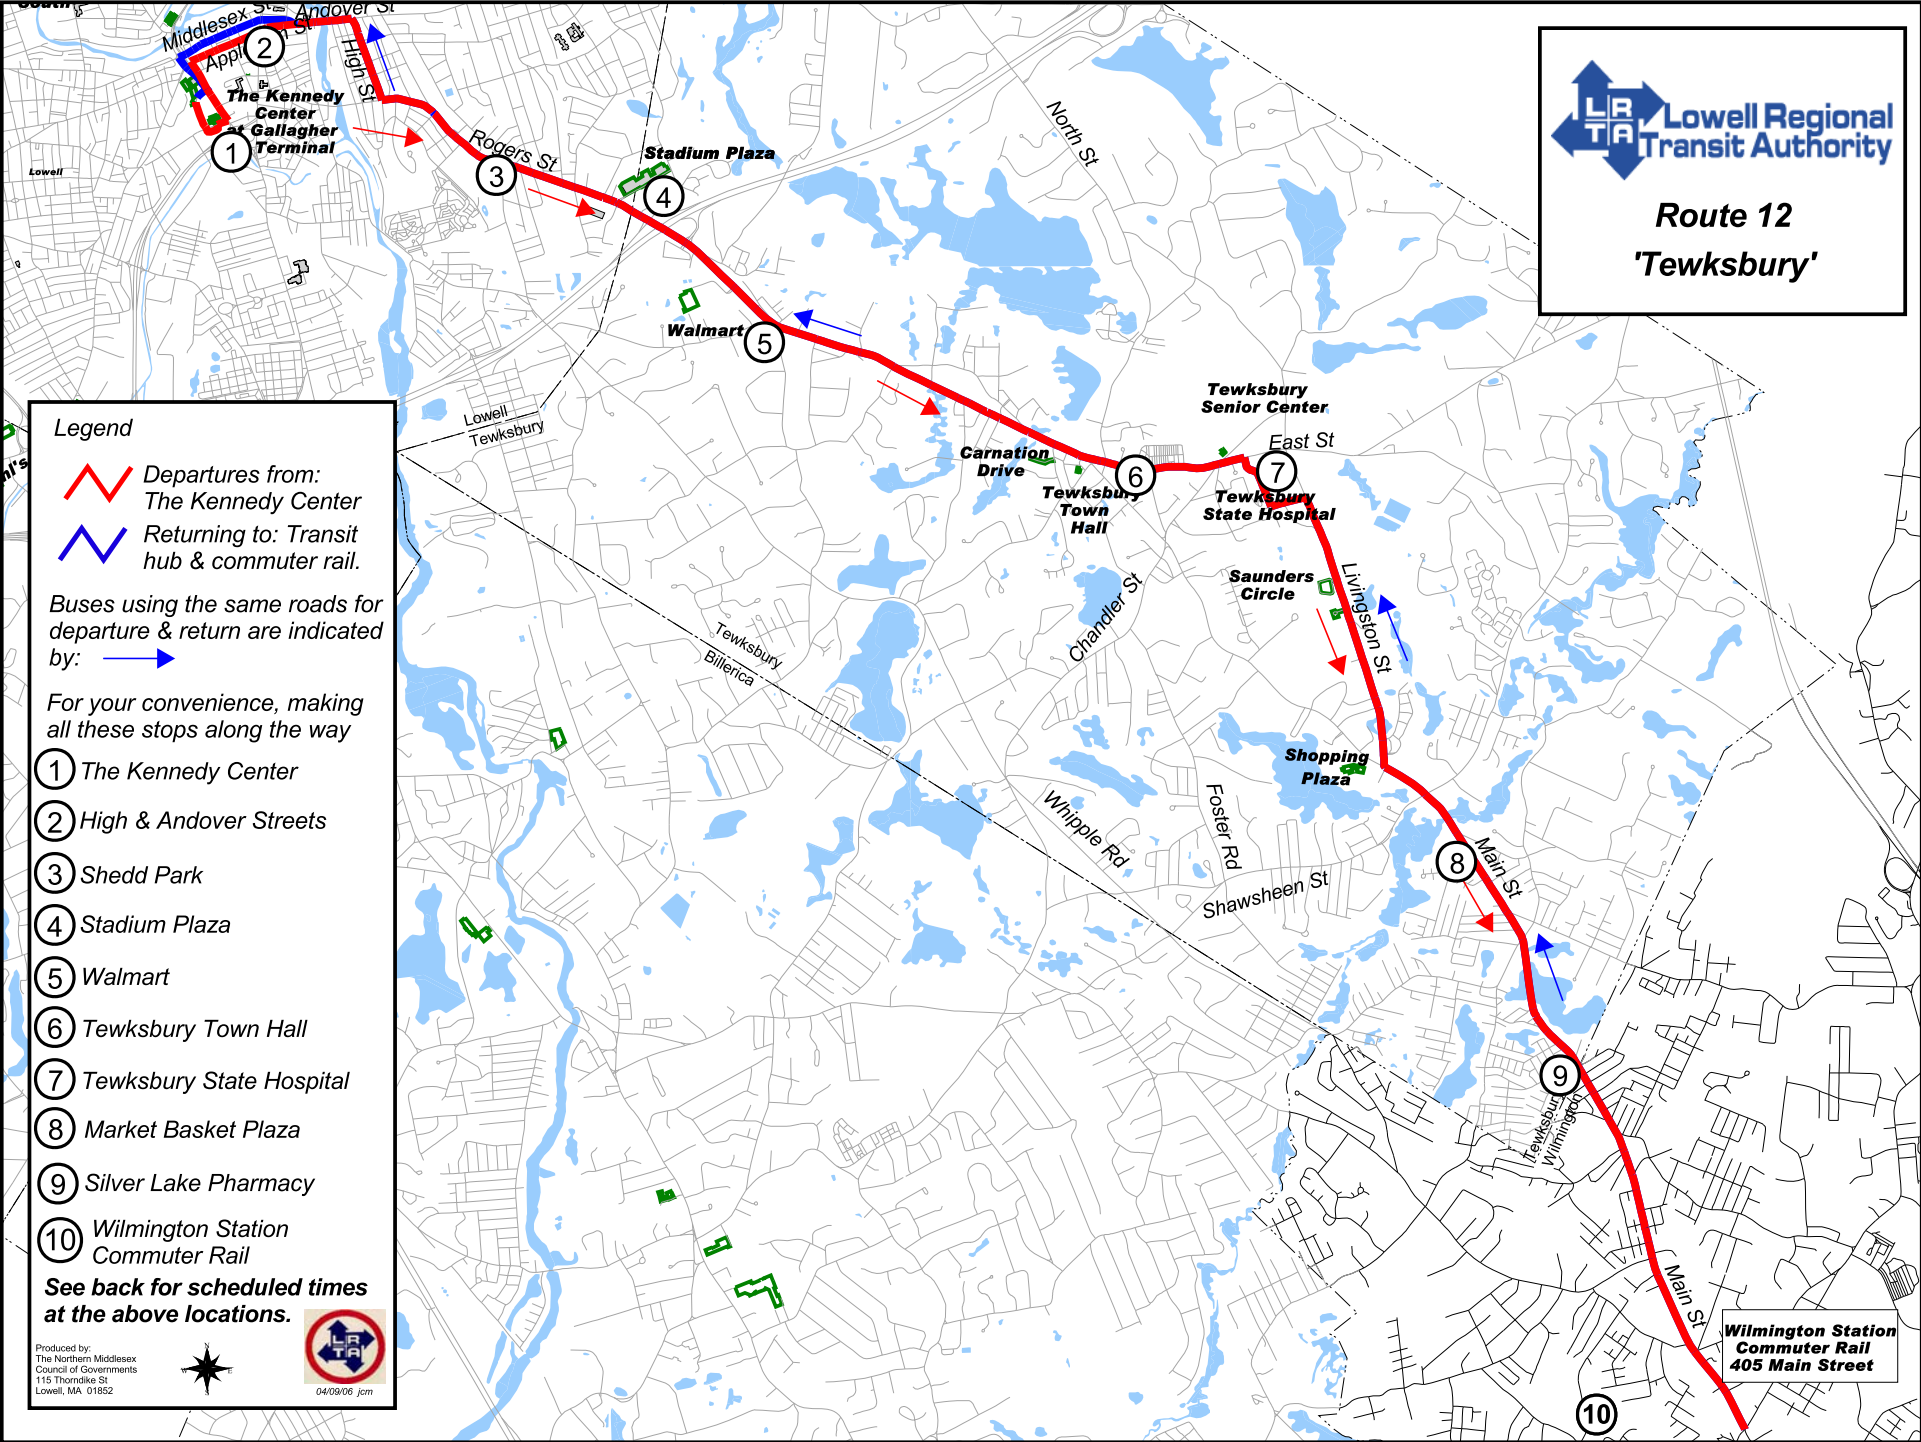

**Lowell Regional  
Transit Authority**

**Route 12  
'Tewksbury'**

**Legend**

 Departures from:  
The Kennedy Center

 Returning to: Transit  
hub & commuter rail.

Buses using the same roads for  
departure & return are indicated  
by: 

For your convenience, making  
all these stops along the way

- ① The Kennedy Center
- ② High & Andover Streets
- ③ Shedd Park
- ④ Stadium Plaza
- ⑤ Walmart
- ⑥ Tewksbury Town Hall
- ⑦ Tewksbury State Hospital
- ⑧ Market Basket Plaza
- ⑨ Silver Lake Pharmacy
- ⑩ Wilmington Station  
Commuter Rail

**See back for scheduled times  
at the above locations.**

Produced by:  
The Northern Middlesex  
Council of Governments  
115 Thornike St  
Lowell, MA 01852

04/09/06 jcm

**Wilmington Station  
Commuter Rail  
405 Main Street**