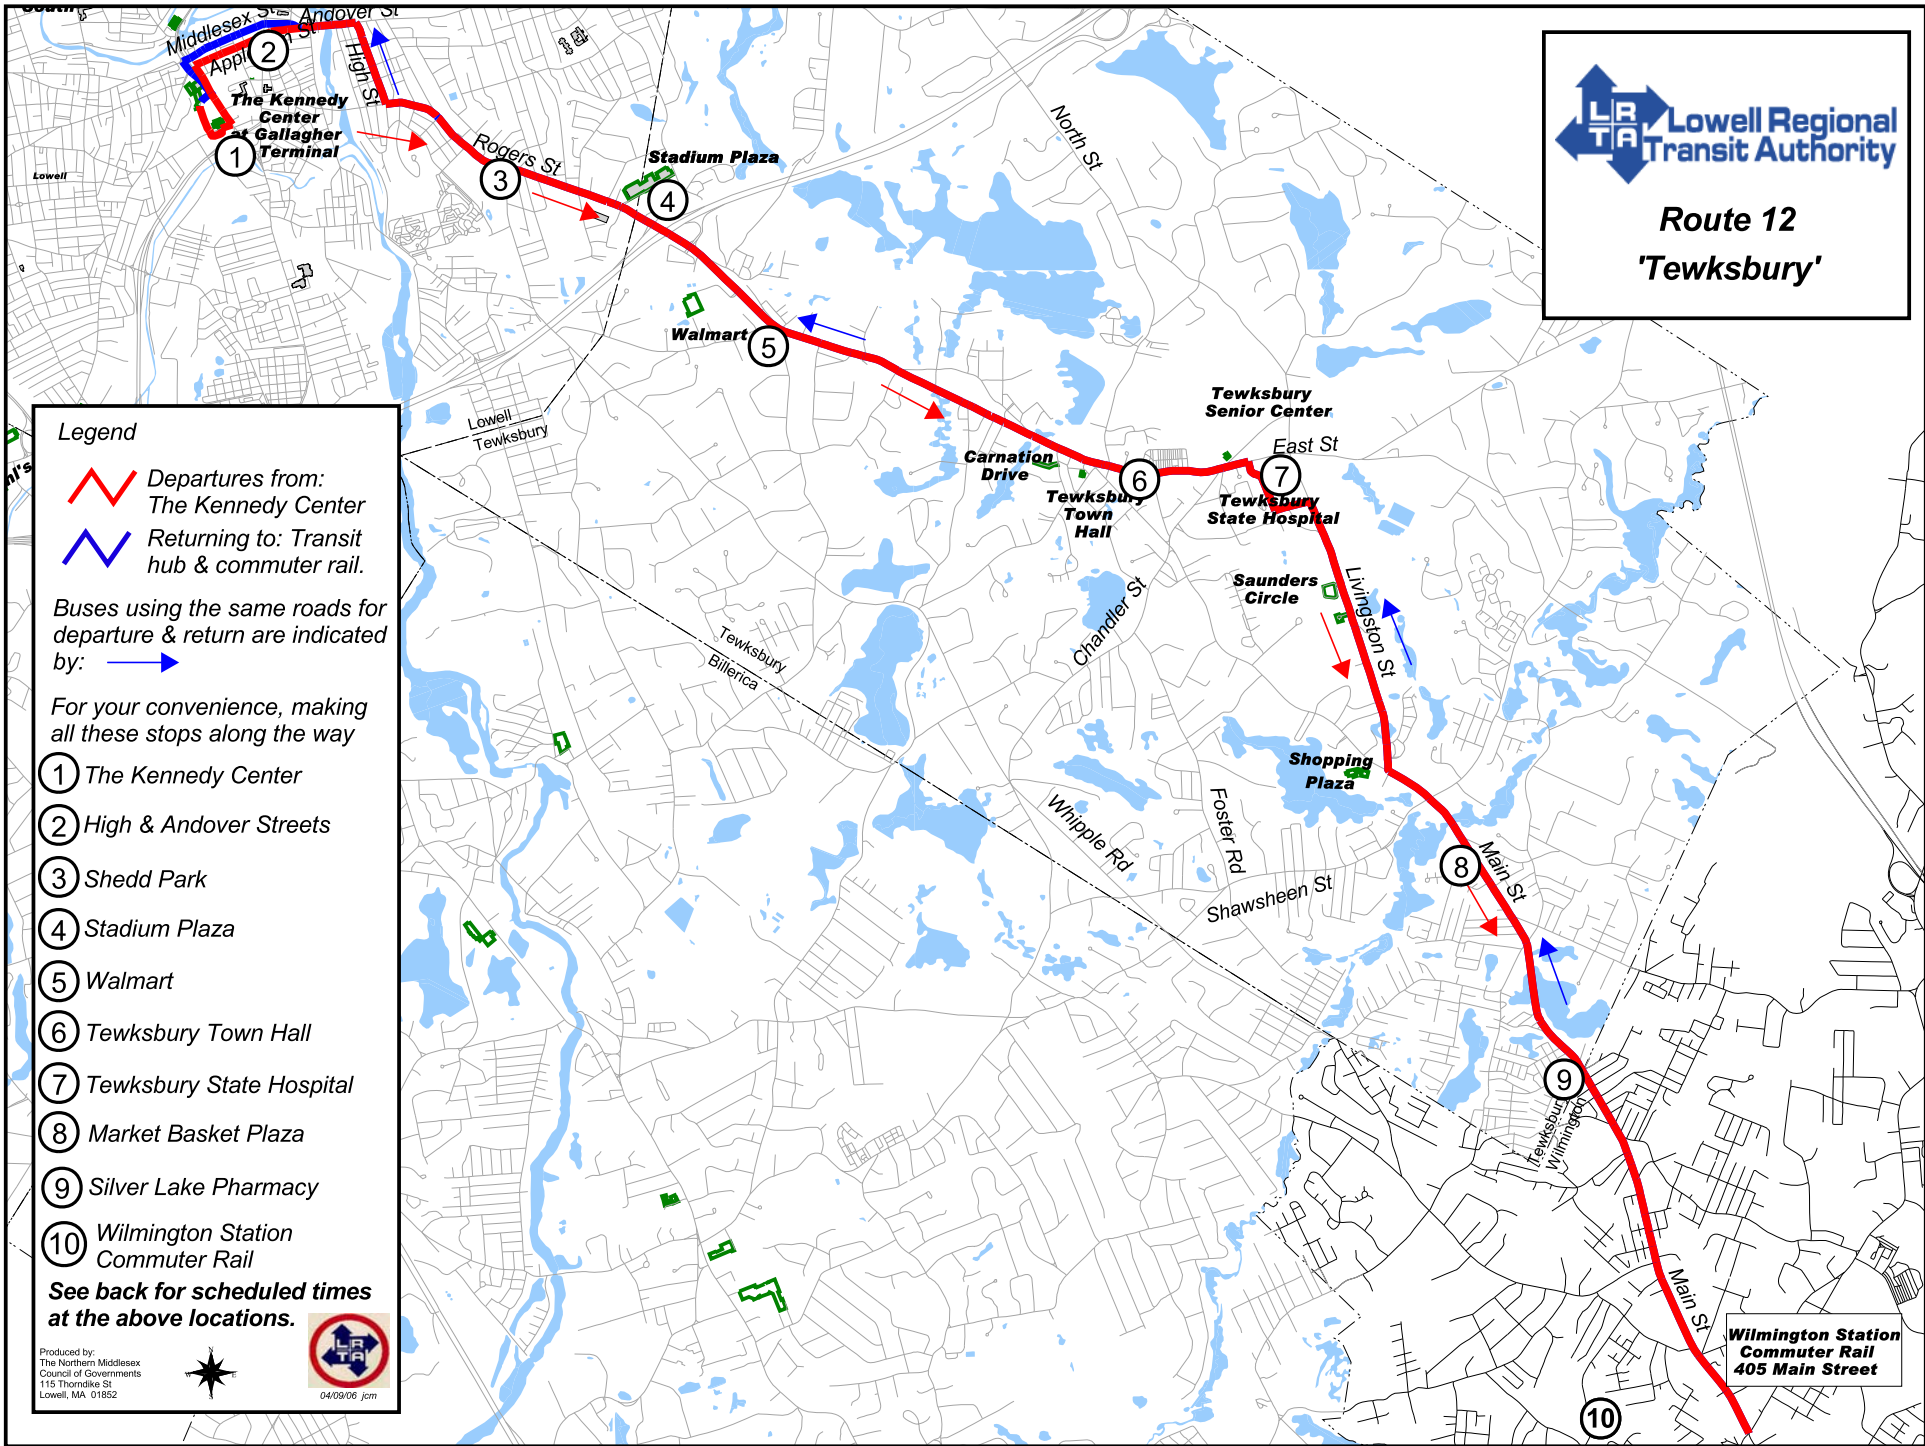

**Lowell Regional
Transit Authority**

**Route 12
'Tewksbury'**

Legend

 Departures from:
The Kennedy Center

 Returning to: Transit
hub & commuter rail.

Buses using the same roads for
departure & return are indicated
by: 

For your convenience, making
all these stops along the way

- ① The Kennedy Center
- ② High & Andover Streets
- ③ Shedd Park
- ④ Stadium Plaza
- ⑤ Walmart
- ⑥ Tewksbury Town Hall
- ⑦ Tewksbury State Hospital
- ⑧ Market Basket Plaza
- ⑨ Silver Lake Pharmacy
- ⑩ Wilmington Station
Commuter Rail

**See back for scheduled times
at the above locations.**

Produced by:
The Northern Middlesex
Council of Governments
115 Thornike St
Lowell, MA 01852

04/09/06 jcm

**Wilmington Station
Commuter Rail
405 Main Street**