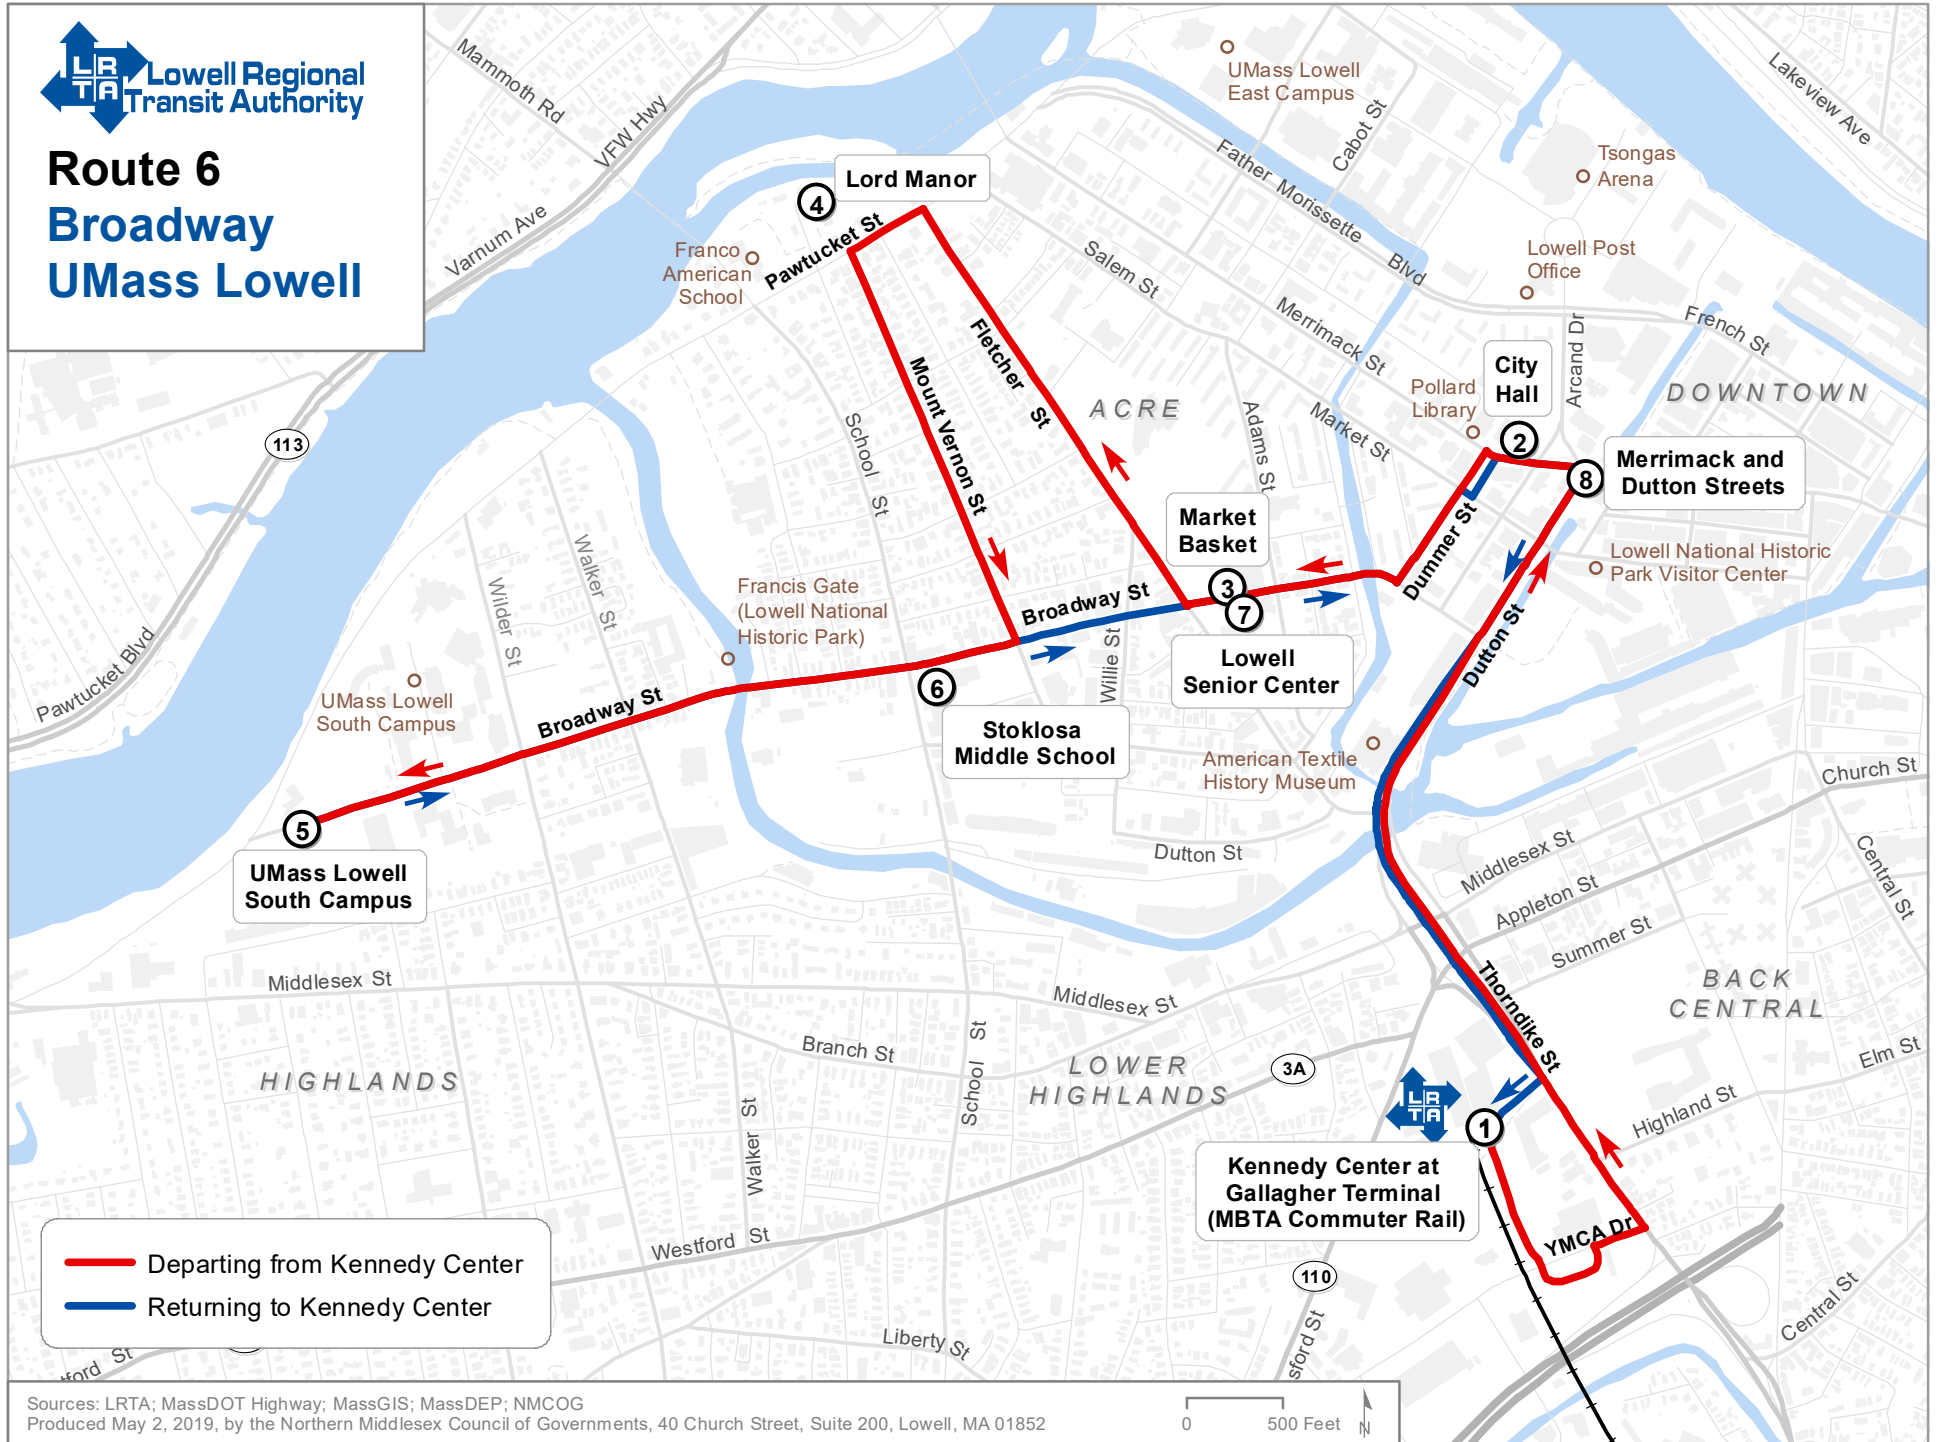

# Route 6 Broadway UMass Lowell

— Departing from Kennedy Center  
— Returning to Kennedy Center